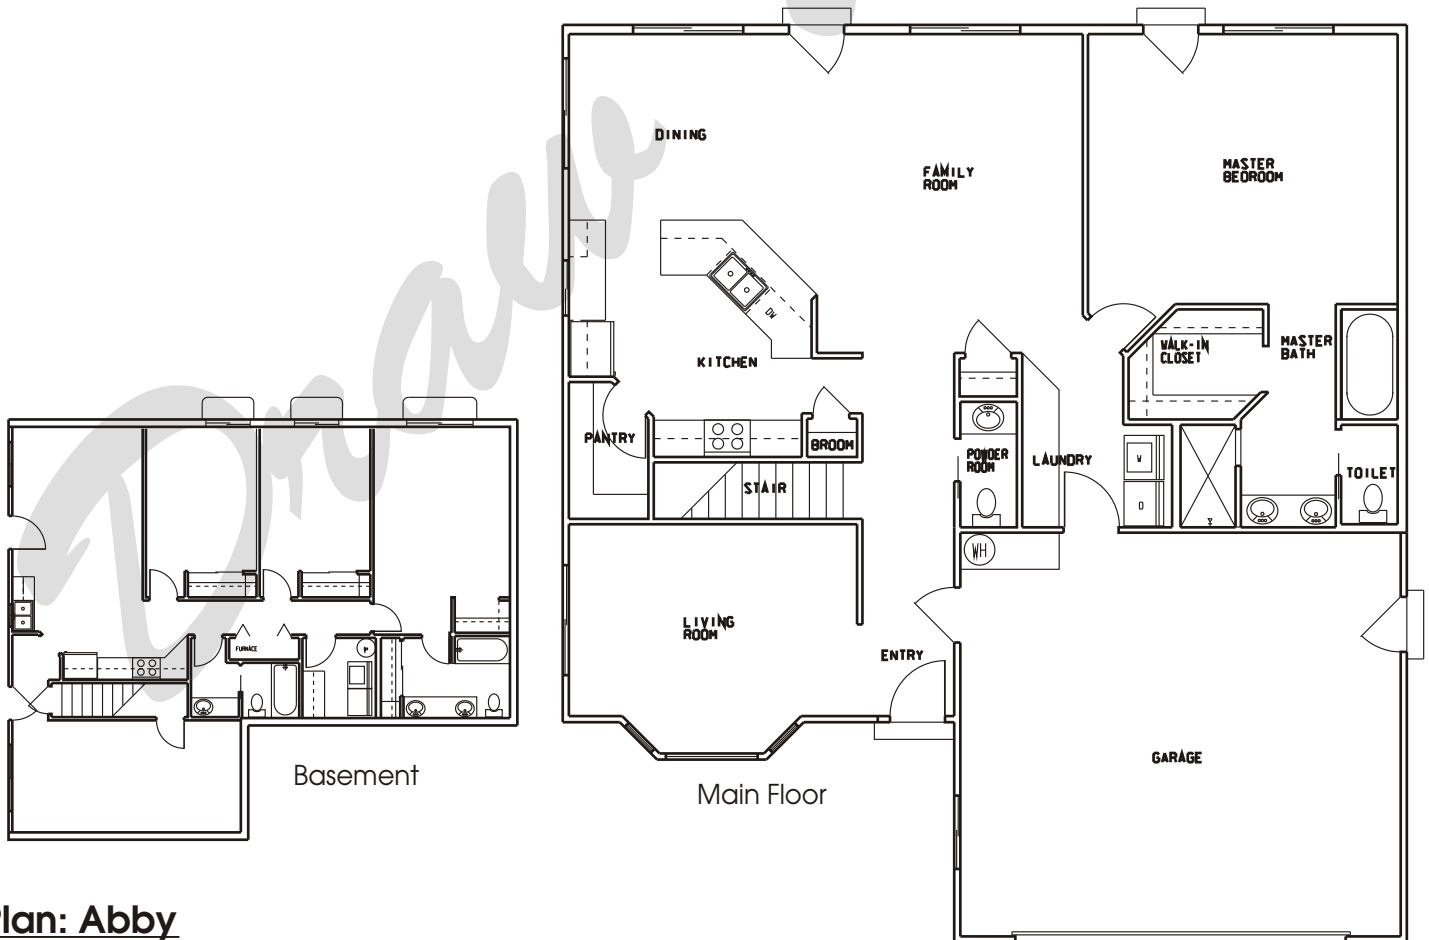

Draw Works

P.O. Box 3294 St. George, Utah 84771 (435)634-1450

Email: kthomas@infowest.com

Plan: Abby

Square Feet: 1,513 Main 1,497 Basement
Overall Dimensions: 46'-0" X 50'-0"

This plan is copyrighted by Draw Works and is protected under the copyright laws of the United States and may not be copied in any form. Draw Works will pursue prosecution of any violations.