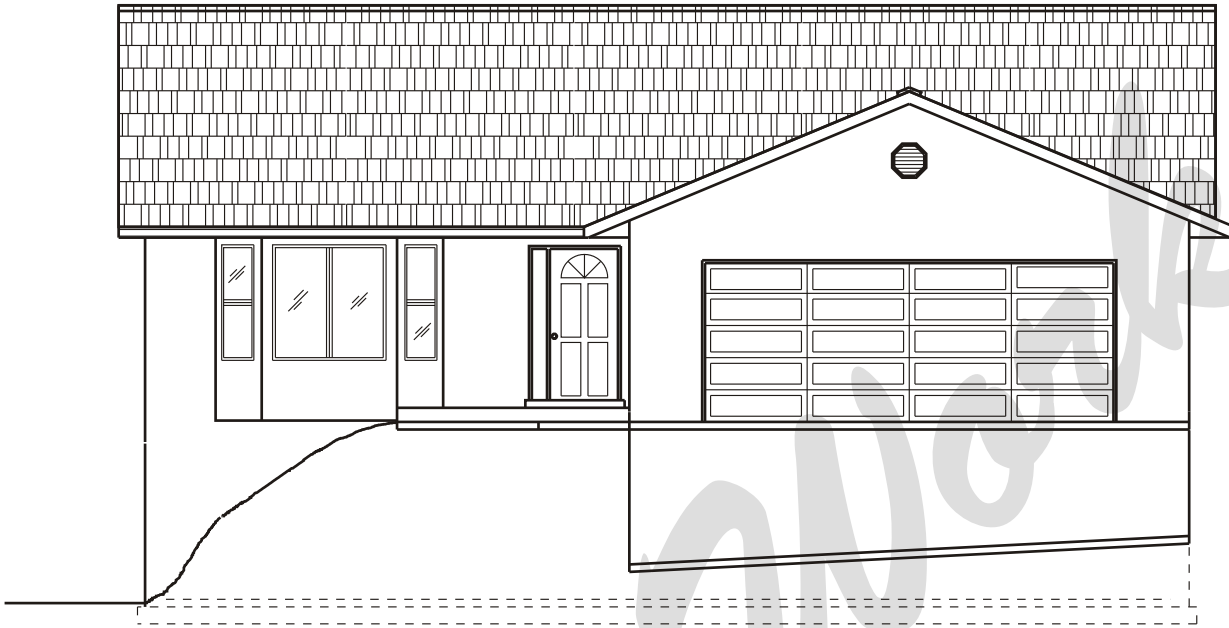

Draw Works

P.O. Box 3294 St. George, Utah 84771 (435)634-1450

Email: kthomas@infowest.com

Plan: Abby

Square Feet: 1,513 Main 1,497 Basement
Overall Dimensions: 46'-0" X 50'-0"

This plan is copyrighted by Draw Works and is protected under the copyright laws of the United States and may not be copied in any form. Draw Works will pursue prosecution of any violations.