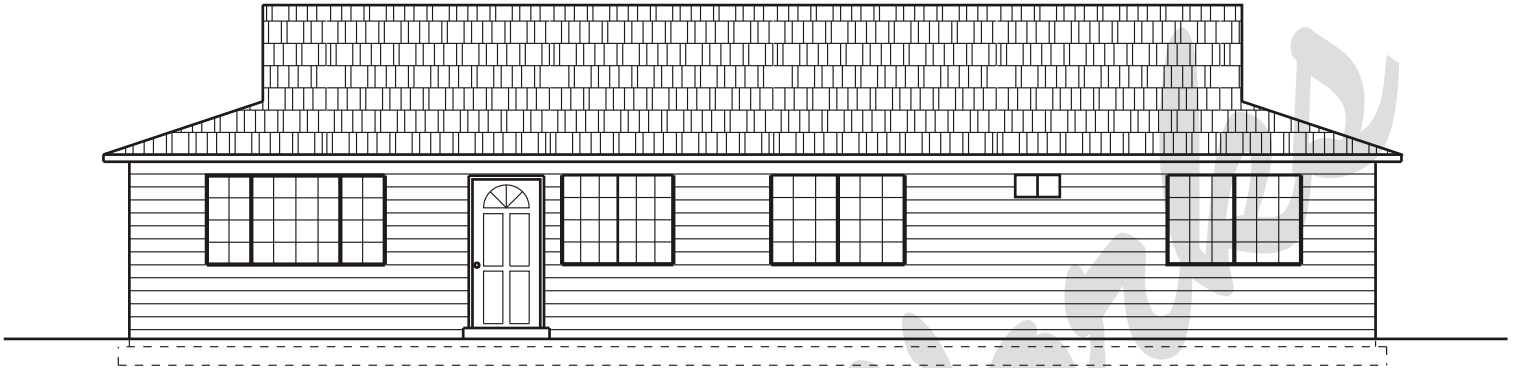

Draw Works

P.O. Box 3294 St. George, Utah 84771 (435)634-1450

Email: kthomas@infowest.com

Plan: Alana

Square Feet: 2,016

Overall Dimensions: 56'-0" X 36'-0"

This plan is copyrighted by Draw Works and is protected under the copyright laws of the United States and may not be copied in any form. Draw Works will pursue prosecution of any violations.