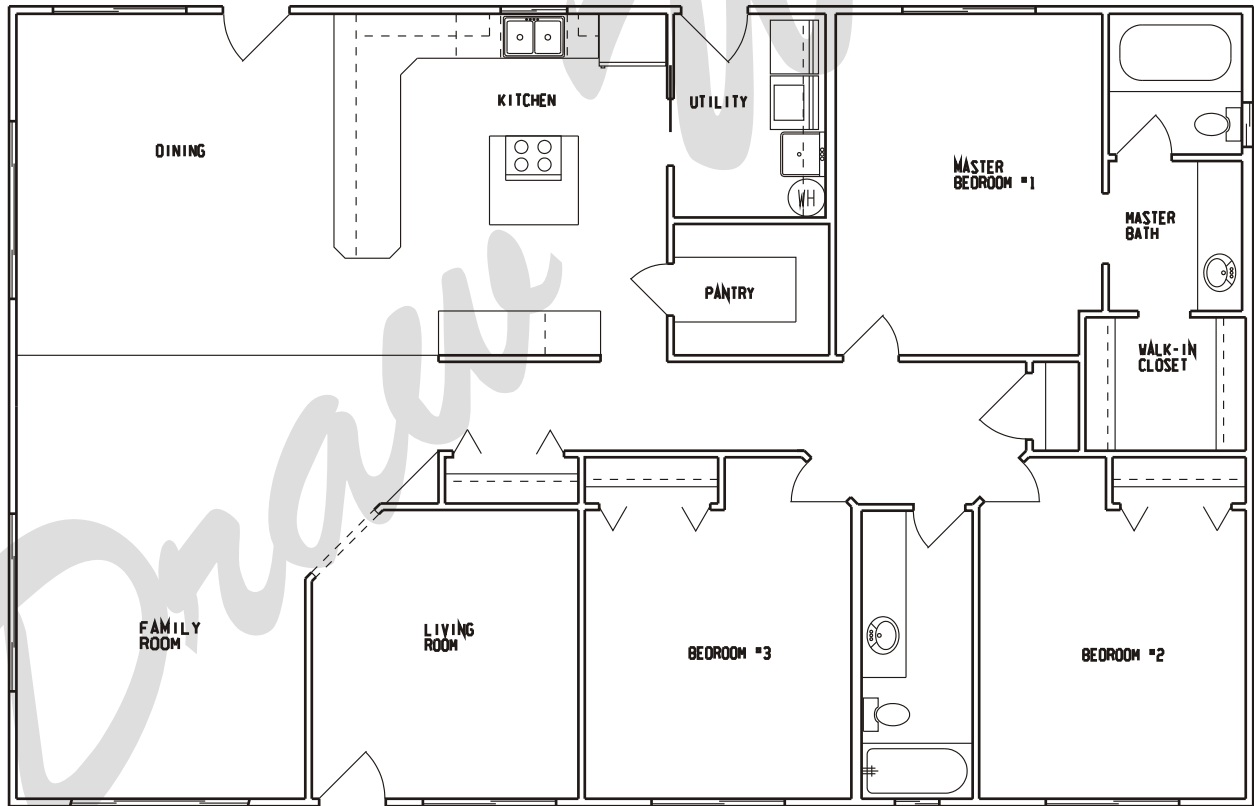

Draw Works

P.O. Box 3294 St. George, Utah 84771 (435)634-1450

Email: kthomas@infowest.com

Plan: Alana

Square Feet: 2,016

Overall Dimensions: 56'-0" X 36'-0"

This plan is copyrighted by Draw Works and is protected under the copyright laws of the United States and may not be copied in any form. Draw Works will pursue prosecution of any violations.