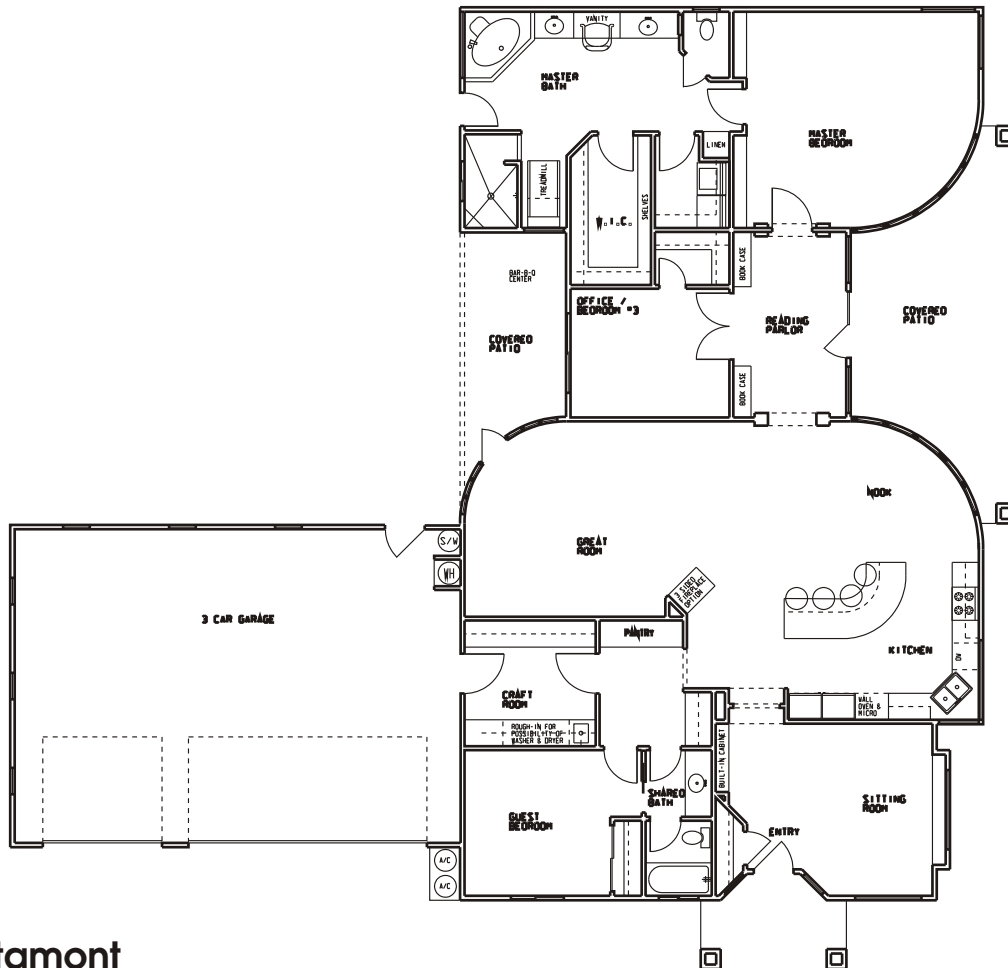

Draw Works

P.O. Box 3294 St. George, Utah 84771 (435)634-1450

Email: kthomas@infowest.com

Plan: Altamont

Square Feet: 2,278

Overall Dimensions: 76'-0" X 72'-7"

This plan is copyrighted by Draw Works and is protected under the copyright laws of the United States and may not be copied in any form. Draw Works will pursue prosecution of any violations.