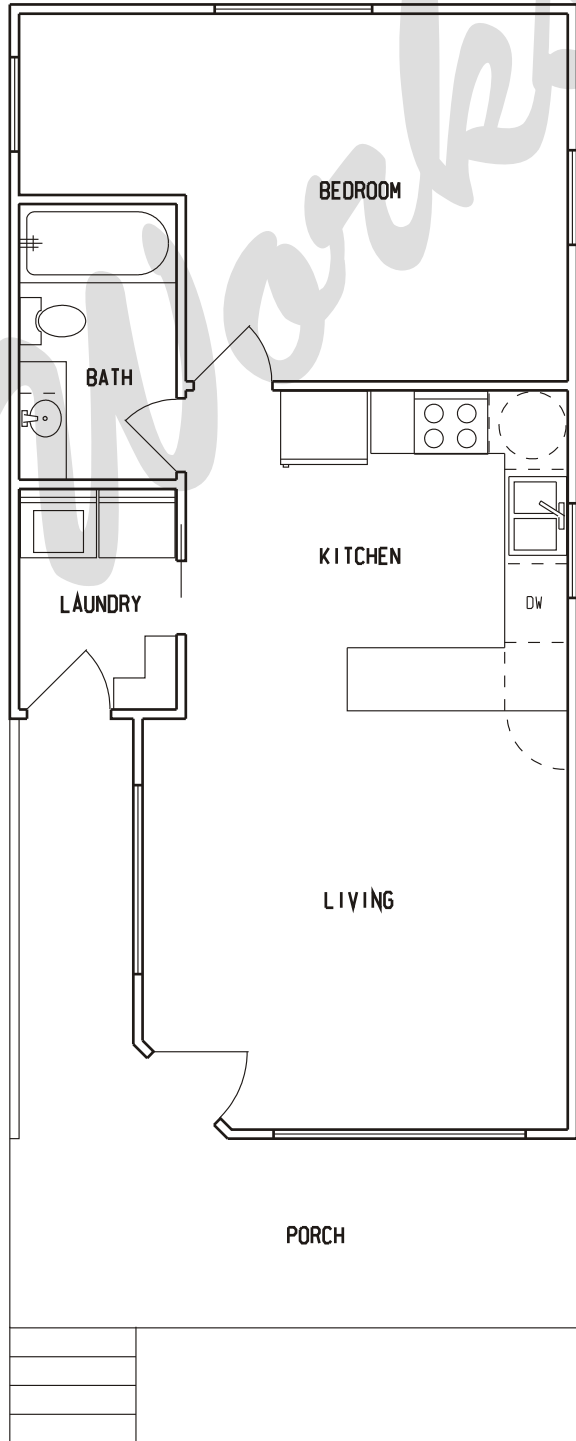

Draw Works

P.O. Box 3294 St. George, Utah 84771 (435)634-1450

Email: kthomas@infowest.com

Plan: Alyssa

Square Feet: 591

Overall Dimensions: 18'-0" X 42'-0"

This plan is copyrighted by Draw Works and is protected under the copyright laws of the United States and may not be copied in any form. Draw Works will pursue prosecution of any violations.