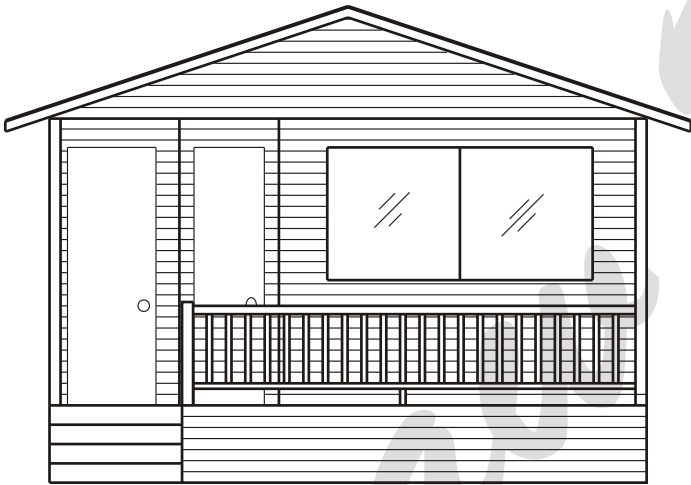

Draw Works

P.O. Box 3294 St. George, Utah 84771 (435)634-1450

Email: kthomas@infowest.com

Plan: Alyssa

Square Feet: 591

Overall Dimensions: 18'-0" X 42'-0"

This plan is copyrighted by Draw Works and is protected under the copyright laws of the United States and may not be copied in any form. Draw Works will pursue prosecution of any violations.