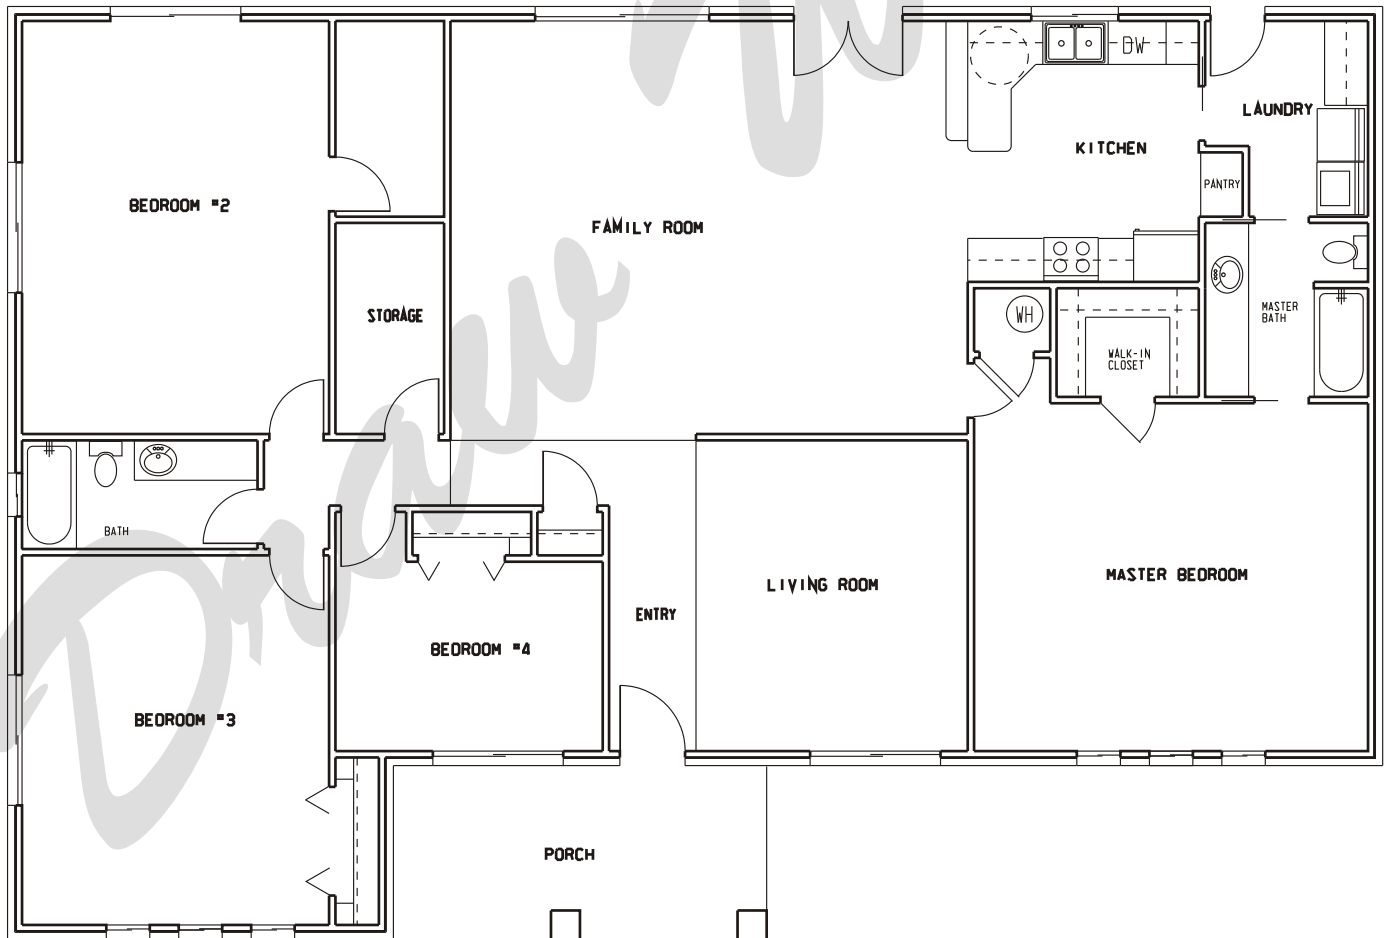

Draw Works

P.O. Box 3294 St. George, Utah 84771 (435)634-1450

Email: kthomas@infowest.com

Plan: Amanda

Square Feet: 2,350

Overall Dimensions: 63'-3" X 42'-11"

This plan is copyrighted by Draw Works and is protected under the copyright laws of the United States and may not be copied in any form. Draw Works will pursue prosecution of any violations.