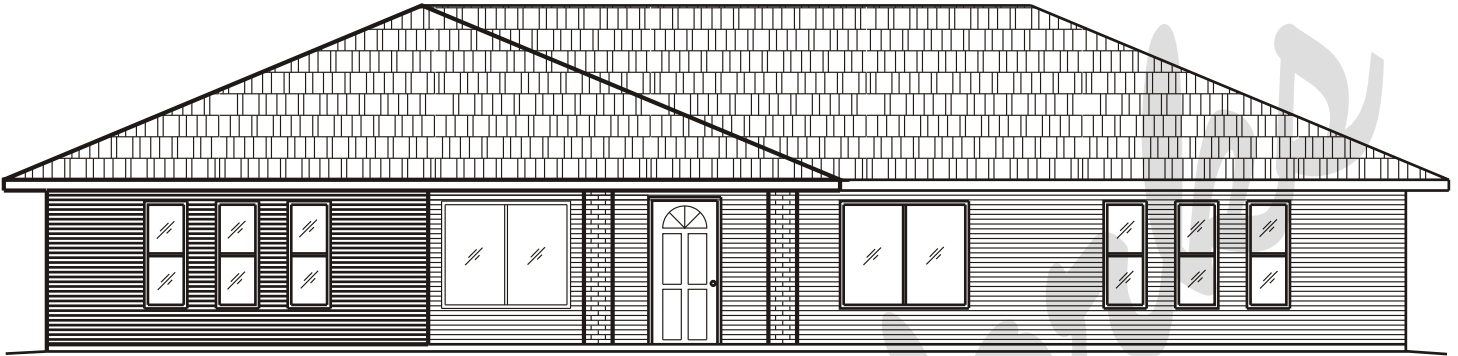

Draw Works

P.O. Box 3294 St. George, Utah 84771 (435)634-1450

Email: kthomas@infowest.com

Plan: Amanda

Square Feet: 2,350

Overall Dimensions: 63'-3" X 42'-11"

This plan is copyrighted by Draw Works and is protected under the copyright laws of the United States and may not be copied in any form. Draw Works will pursue prosecution of any violations.