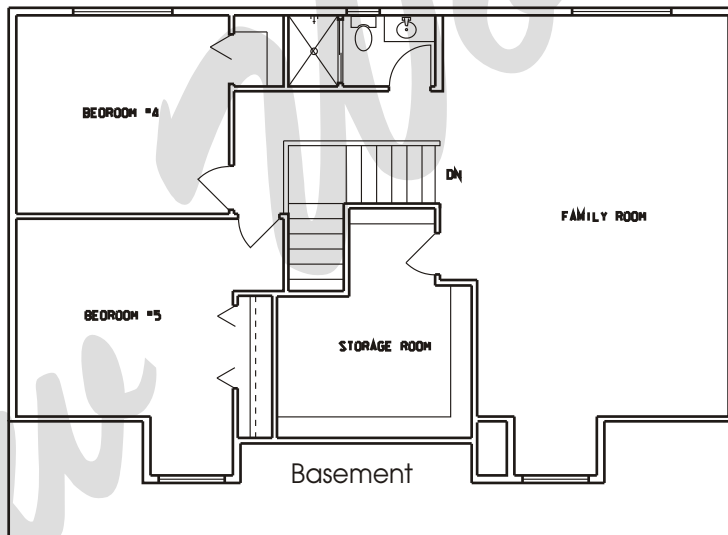

Draw Works

P.O. Box 3294 St. George, Utah 84771 (435)634-1450

Email: kthomas@infowest.com

Main Floor

Plan: Andrea

Square Feet: 1,396 Main 1,171 Upper
Overall Dimensions: 69'-4" X 32'-0"

This plan is copyrighted by Draw Works and is protected under the copyright laws of the United States and may not be copied in any form. Draw Works will pursue prosecution of any violations.