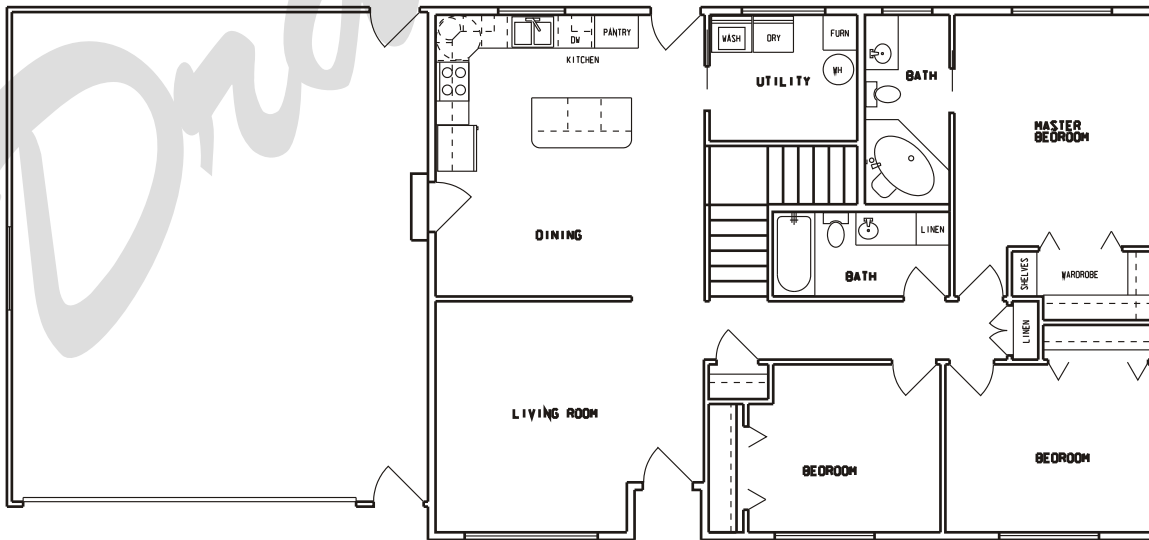

Draw Works

P.O. Box 3294 St. George, Utah 84771 (435)634-1450

Email: kthomas@infowest.com

Main Floor

Plan: Andrea

Square Feet: 1,396 Main 1,171 Upper
Overall Dimensions: 69'-4" X 32'-0"

This plan is copyrighted by Draw Works and is protected under the copyright laws of the United States and may not be copied in any form. Draw Works will pursue prosecution of any violations.