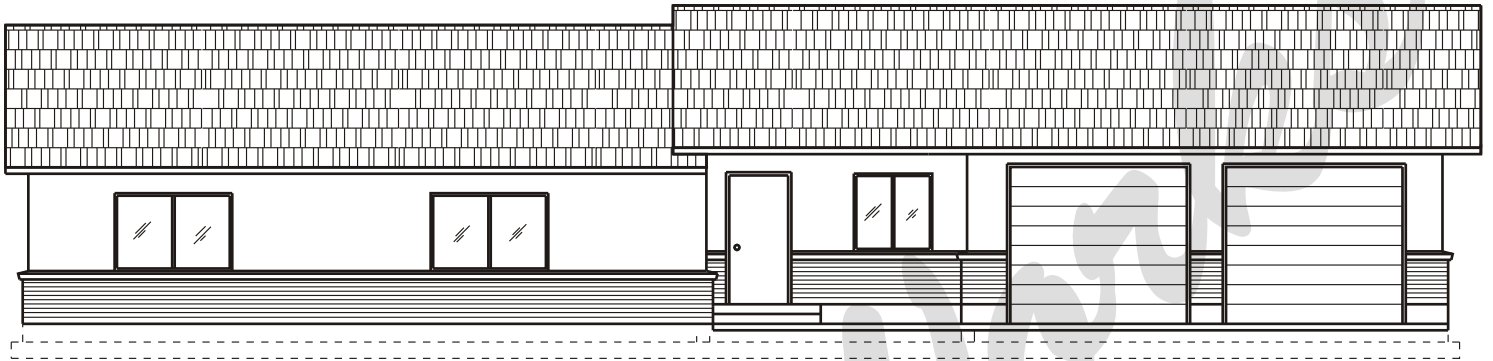

Draw Works

P.O. Box 3294 St. George, Utah 84771 (435)634-1450

Email: kthomas@infowest.com

Plan: Angela

Square Feet: 1,990

Overall Dimensions: 72'-9" X 44'-8"

This plan is copyrighted by Draw Works and is protected under the copyright laws of the United States and may not be copied in any form. Draw Works will pursue prosecution of any violations.