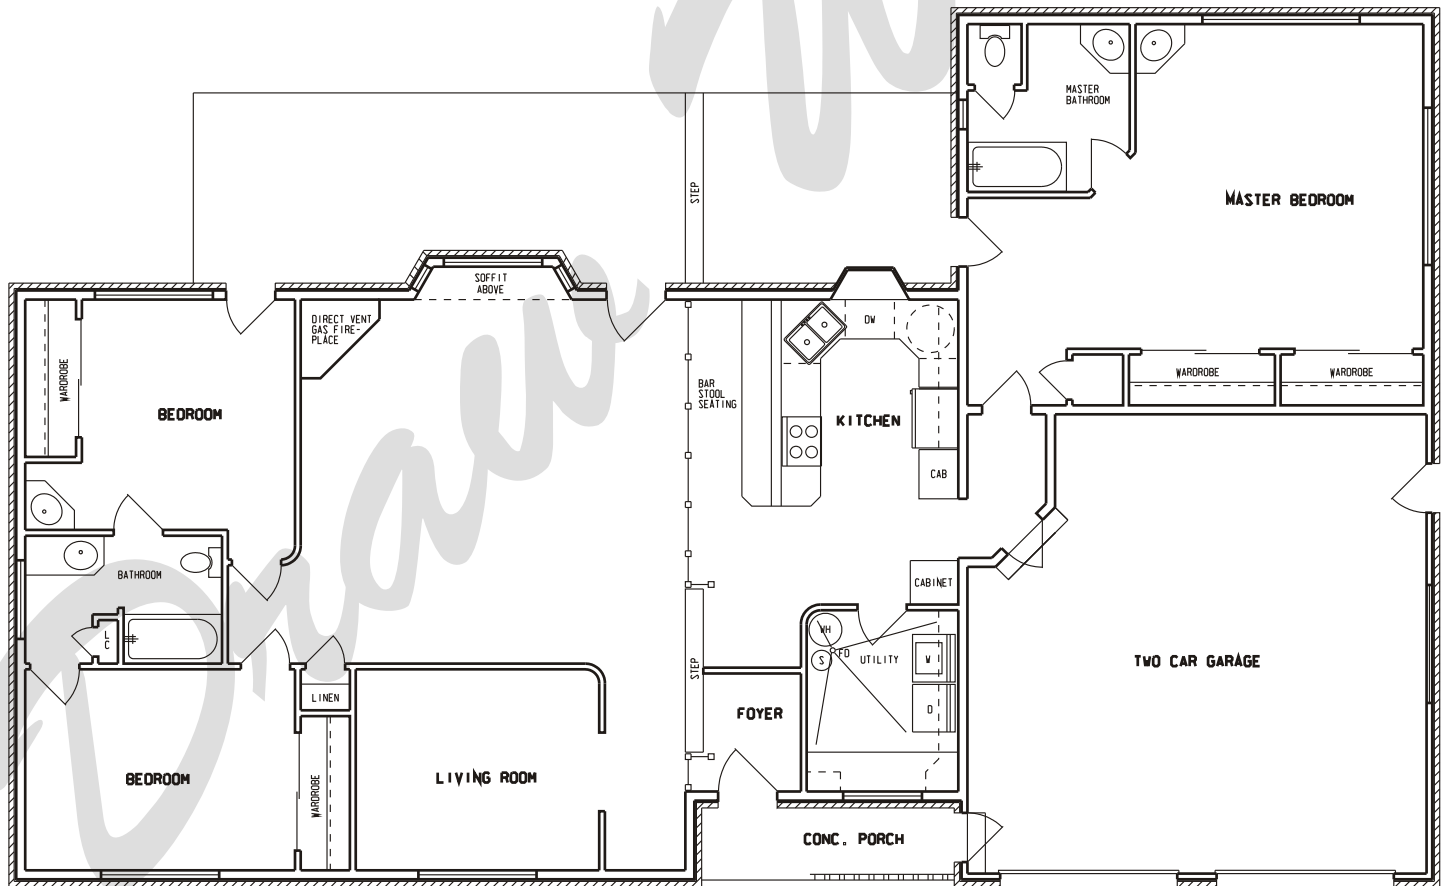

Draw Works

P.O. Box 3294 St. George, Utah 84771 (435)634-1450

Email: kthomas@infowest.com

Plan: Angela

Square Feet: 1,990

Overall Dimensions: 72'-9" X 44'-8"

This plan is copyrighted by Draw Works and is protected under the copyright laws of the United States and may not be copied in any form. Draw Works will pursue prosecution of any violations.