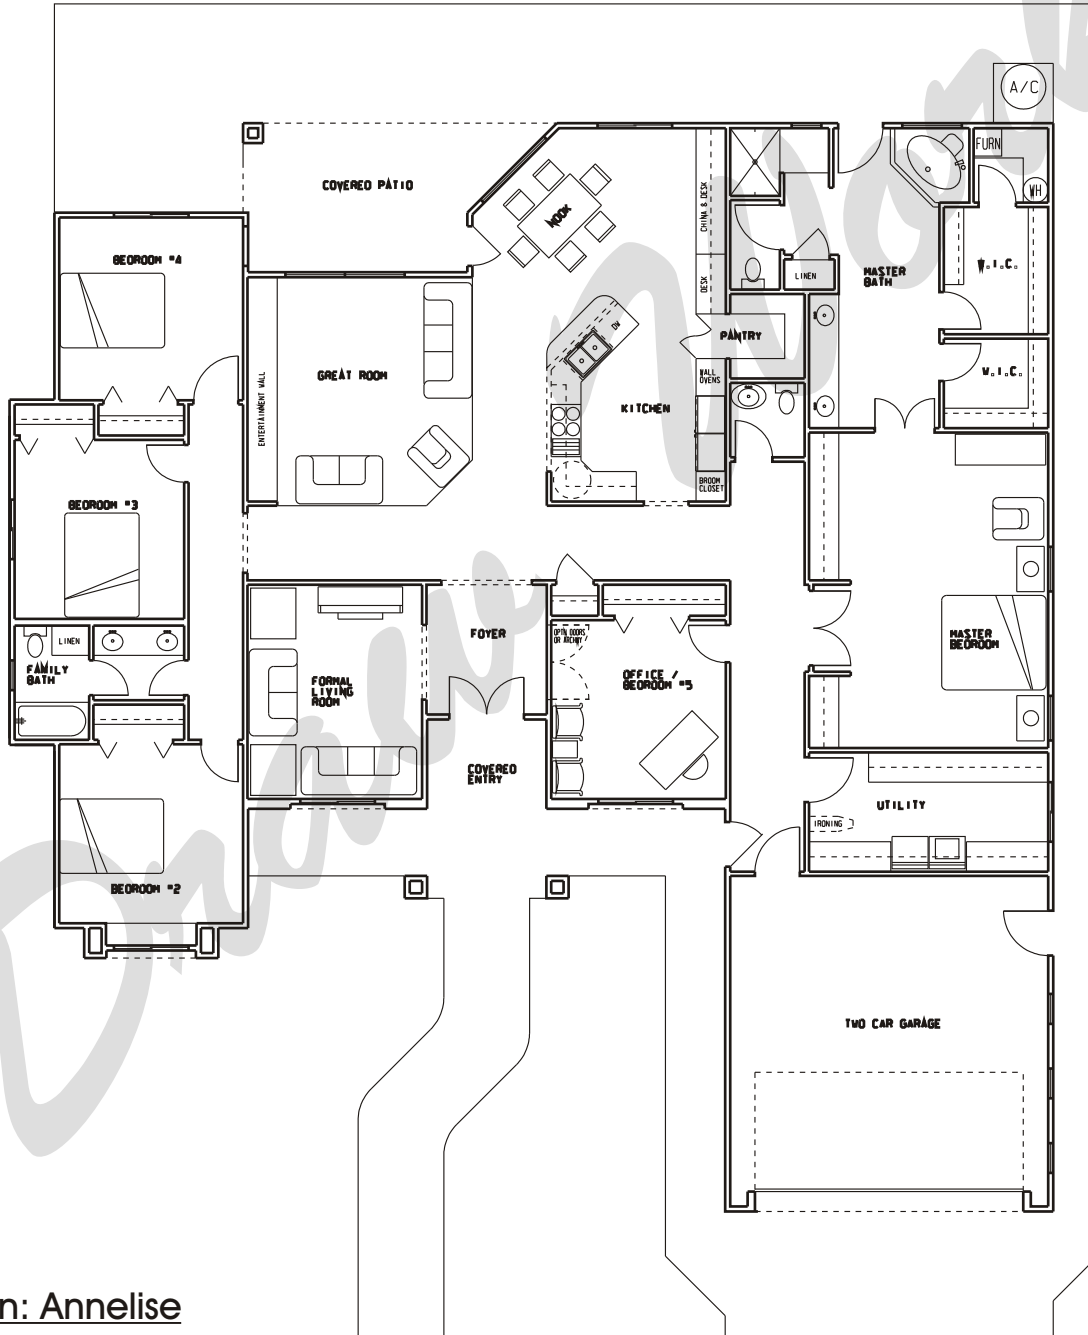

Draw Works

P.O. Box 3294 St. George, Utah 84771 (435)634-1450

<http://www.TheBestHomePlans.com>

Plan: Annelise

Square Feet: 3,081

Overall Dimensions: 70'-0" X 73'-0"

This plan is copyrighted by Draw Works and is protected under the copyright laws of the United States and may not be copied in any form. Draw Works will pursue prosecution of any violations.