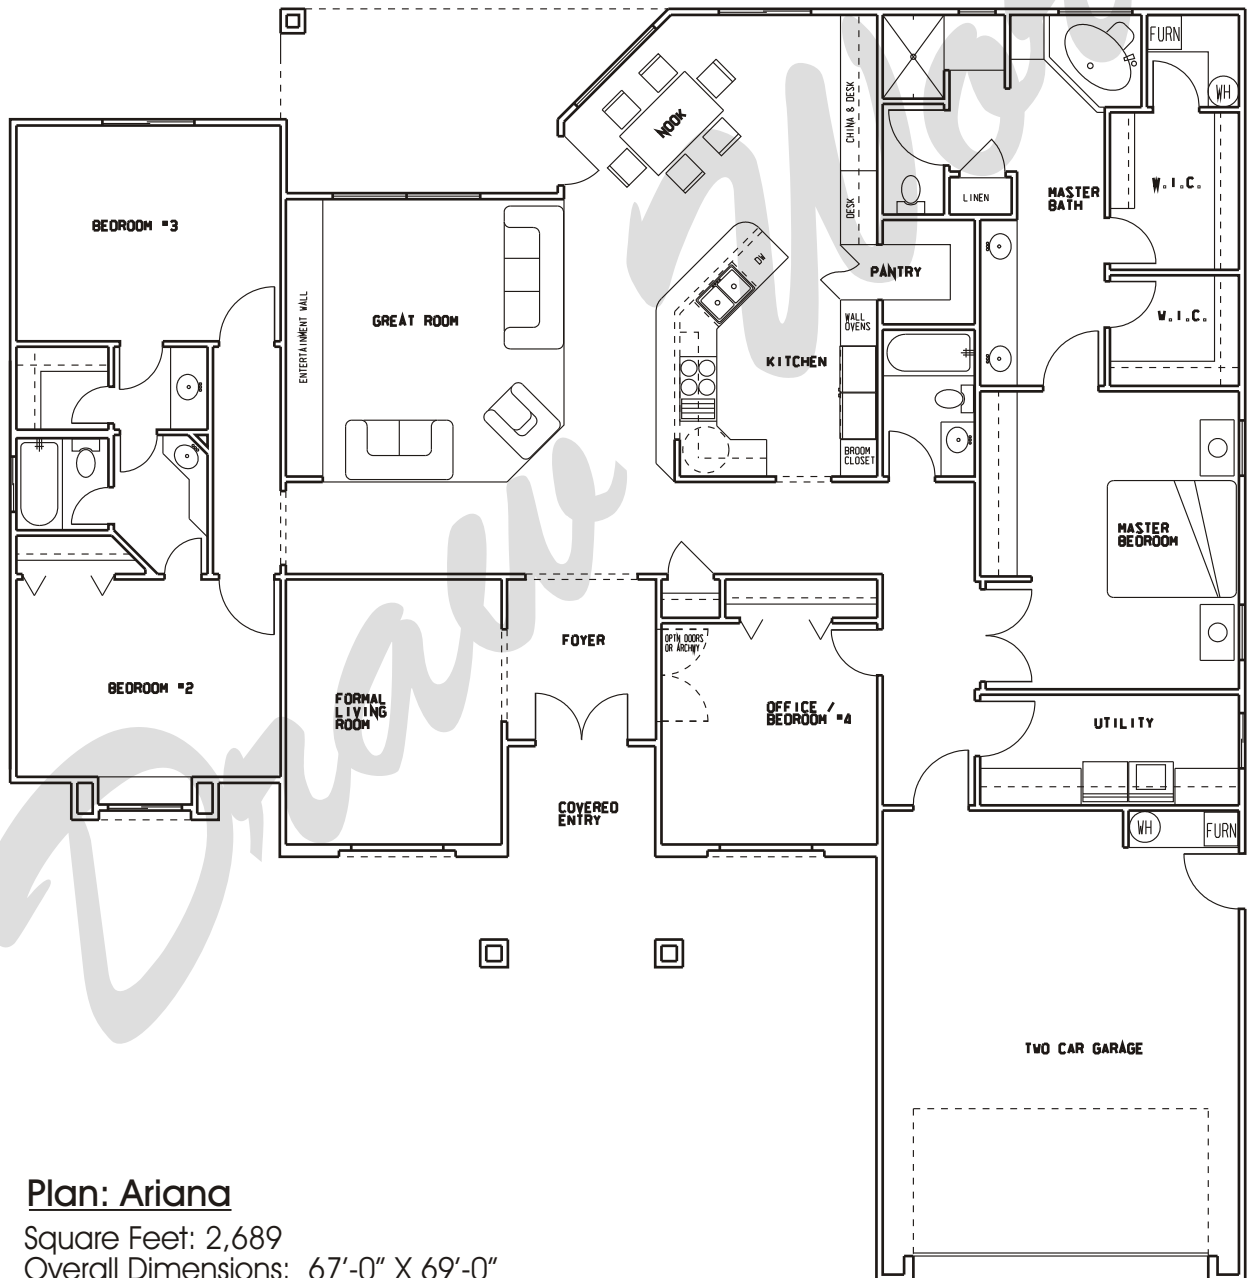

Draw Works

P.O. Box 3294 St. George, Utah 84771 (435)634-1450

<http://www.TheBestHomePlans.com>

Plan: Ariana

Square Feet: 2,689

Overall Dimensions: 67'-0" X 69'-0"

This plan is copyrighted by Draw Works and is protected under the copyright laws of the United States and may not be copied in any form. Draw Works will pursue prosecution of any violations.