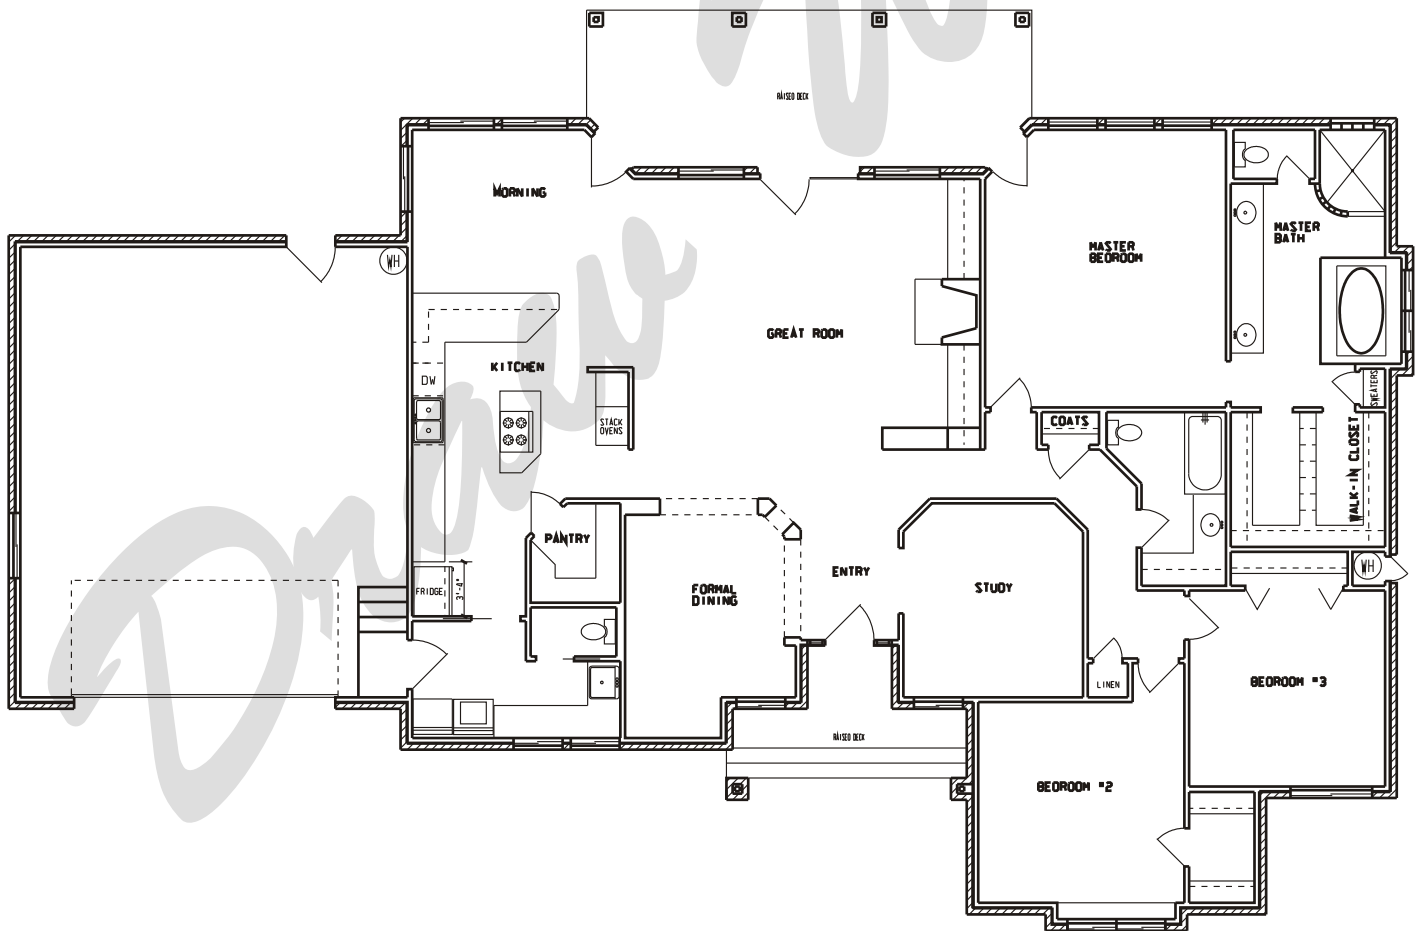

Draw Works

P.O. Box 3294 St. George, Utah 84771 (435)634-1450

Email: kthomas@infowest.com

Plan: Bailey

Square Feet: 2,400

Overall Dimensions: 86'-0" X 56'-8"

This plan is copyrighted by Draw Works and is protected under the copyright laws of the United States and may not be copied in any form. Draw Works will pursue prosecution of any violations.