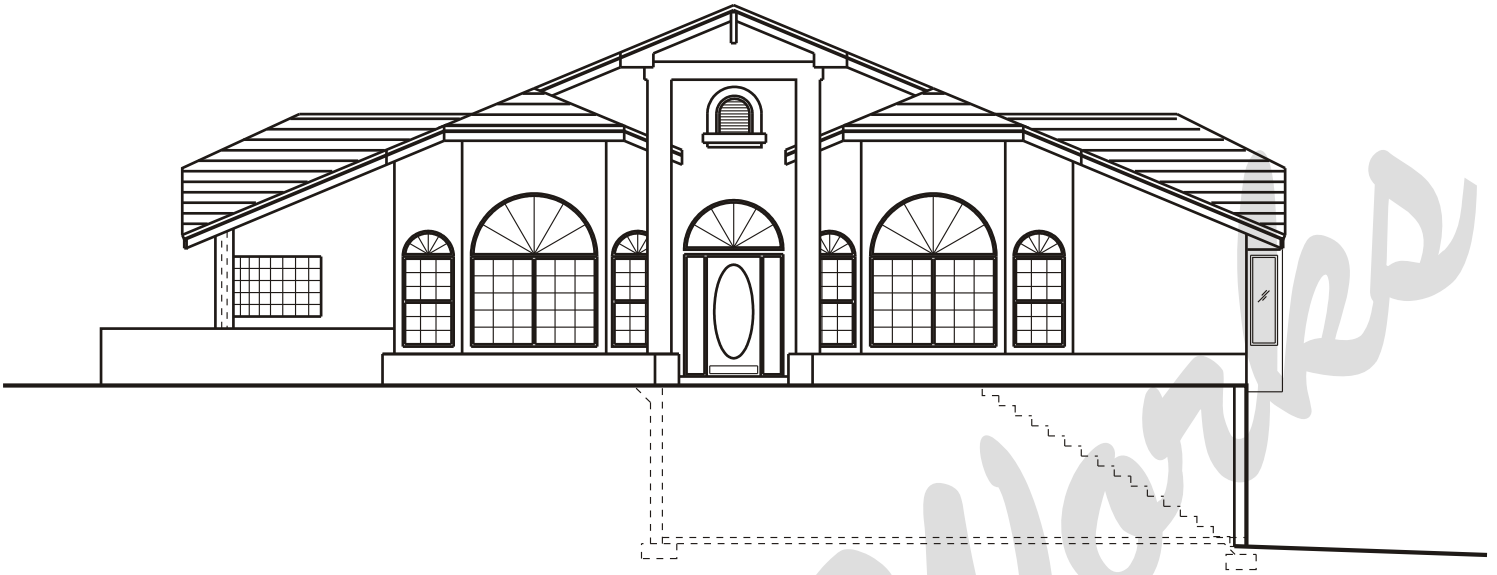

Draw Works

P.O. Box 3294 St. George, Utah 84771 (435)634-1450

Email: kthomas@infowest.com

Plan: Barbara

Square Feet: 2,238 SF Basement 518 SF
Overall Dimensions: 59'-0" X 52'-8"

This plan is copyrighted by Draw Works and is protected under the copyright laws of the United States and may not be copied in any form. Draw Works will pursue prosecution of any violations.