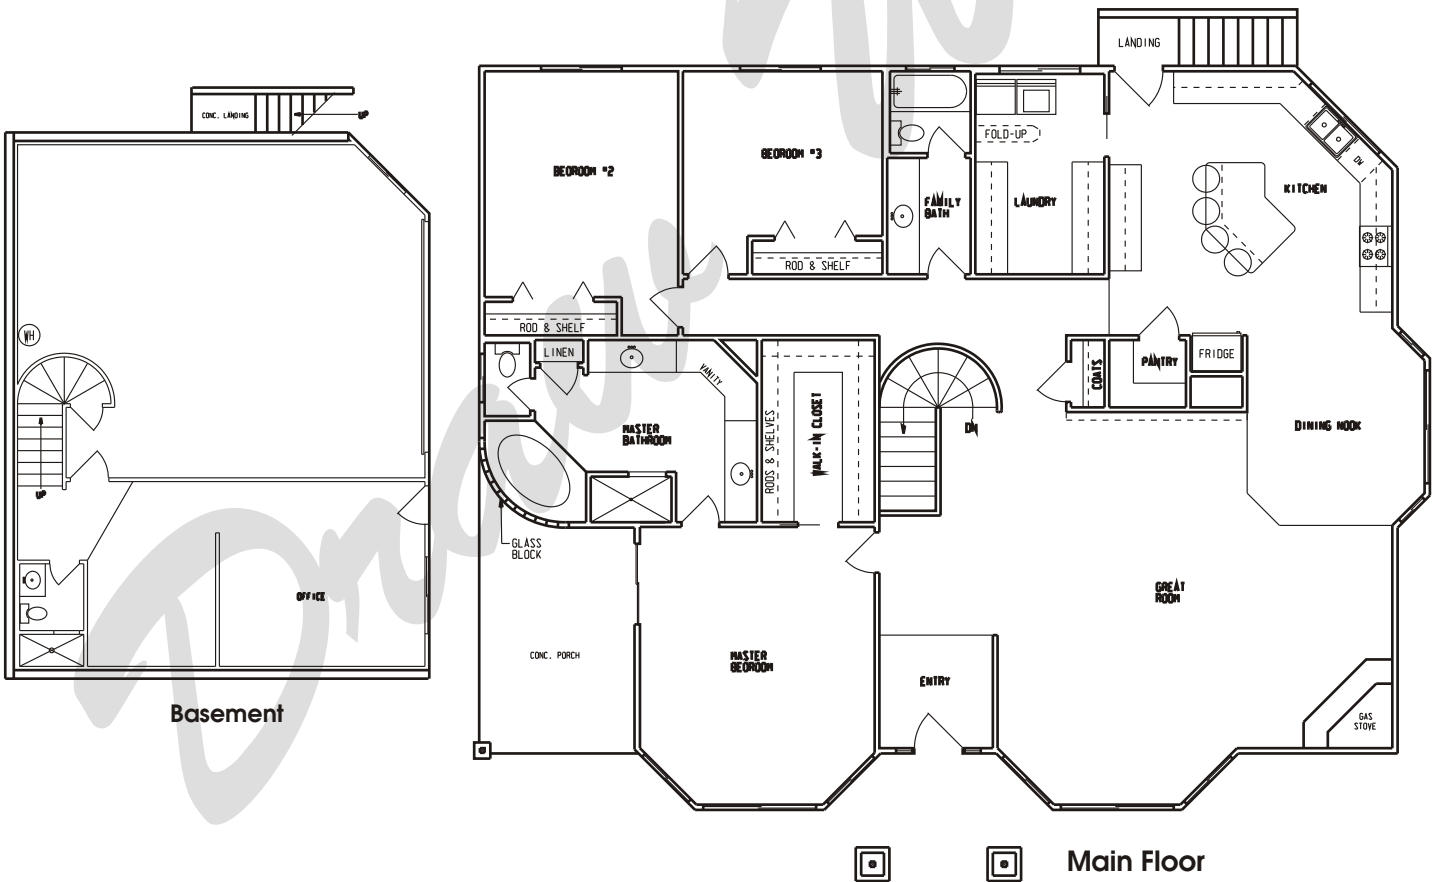

Draw Works

P.O. Box 3294 St. George, Utah 84771 (435)634-1450

Email: kthomas@infowest.com

Plan: Barbara

Square Feet: 2,238 SF Basement 518 SF
Overall Dimensions: 59'-0" X 52'-8"

This plan is copyrighted by Draw Works and is protected under the copyright laws of the United States and may not be copied in any form. Draw Works will pursue prosecution of any violations.