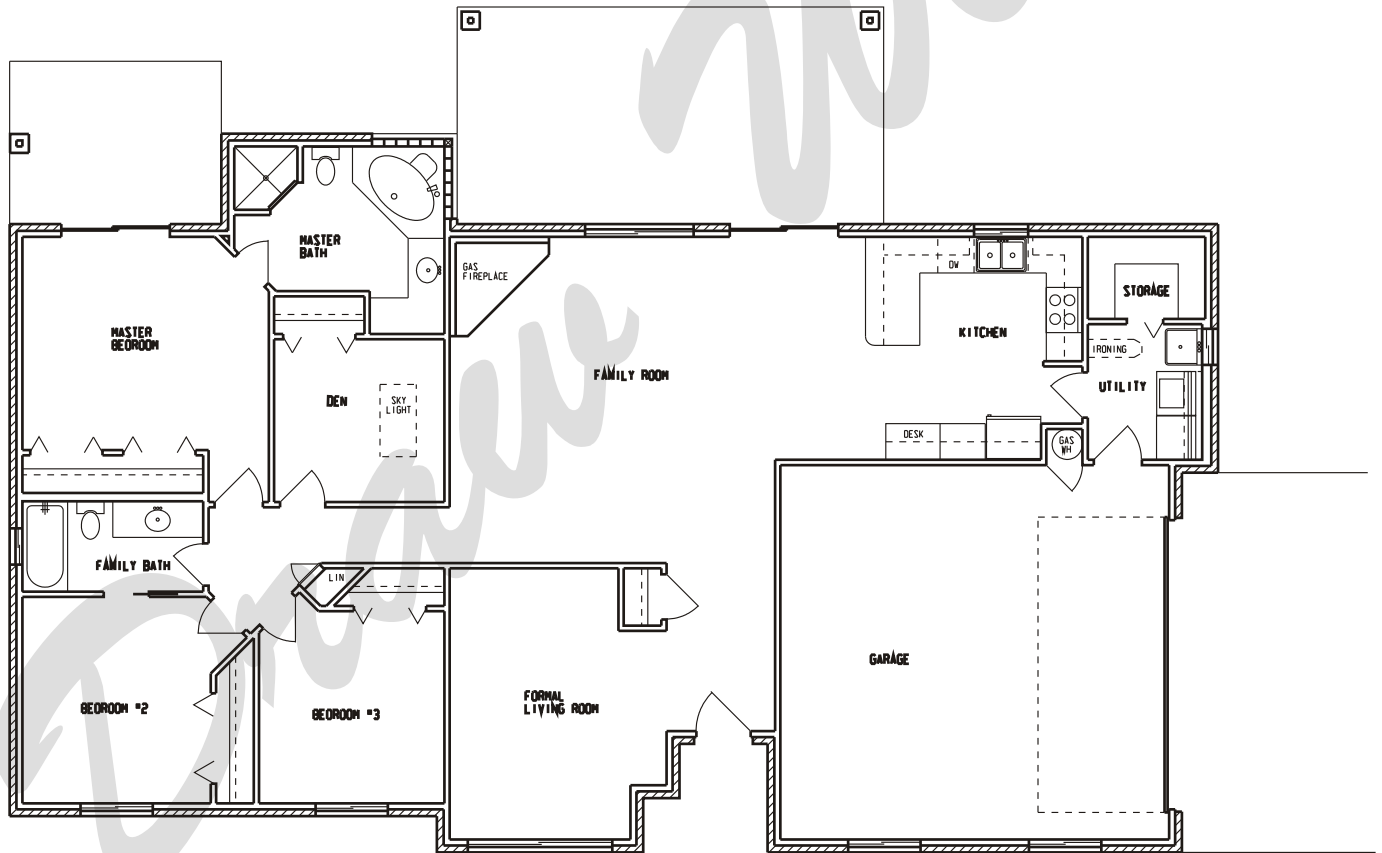

Draw Works

P.O. Box 3294 St. George, Utah 84771 (435)634-1450

Email: kthomas@infowest.com

Plan: Beatrice

Square Feet: 1,782

Overall Dimensions: 64'-10" X 46'-8"

This plan is copyrighted by Draw Works and is protected under the copyright laws of the United States and may not be copied in any form. Draw Works will pursue prosecution of any violations.