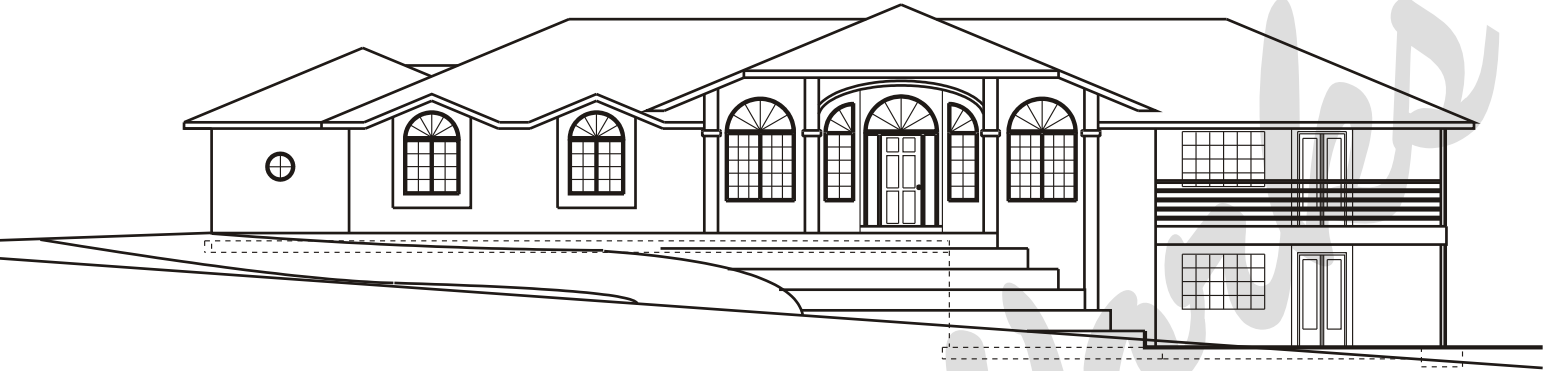

Draw Works

www.TheBestHomePlans.com
P.O. Box 3294 St. George, Utah 84771 (435)634-1450
Email: kthomas@infowest.com

Main Floor Plan

Basement

Plan: Becca

Square Feet: 1,991 Main 1,184 Basement
Overall Dimensions: 89'-10" X 46'-0"