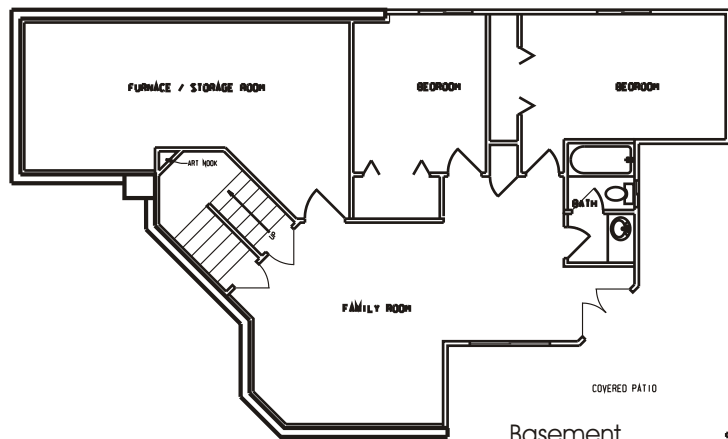

Draw Works

www.TheBestHomePlans.com
P.O. Box 3294 St. George, Utah 84771 (435)634-1450
Email: kthomas@infowest.com

Main Floor Plan

Basement

Plan: Becca

Square Feet: 1,991 Main 1,184 Basement
Overall Dimensions: 89'-10" X 46'-0"