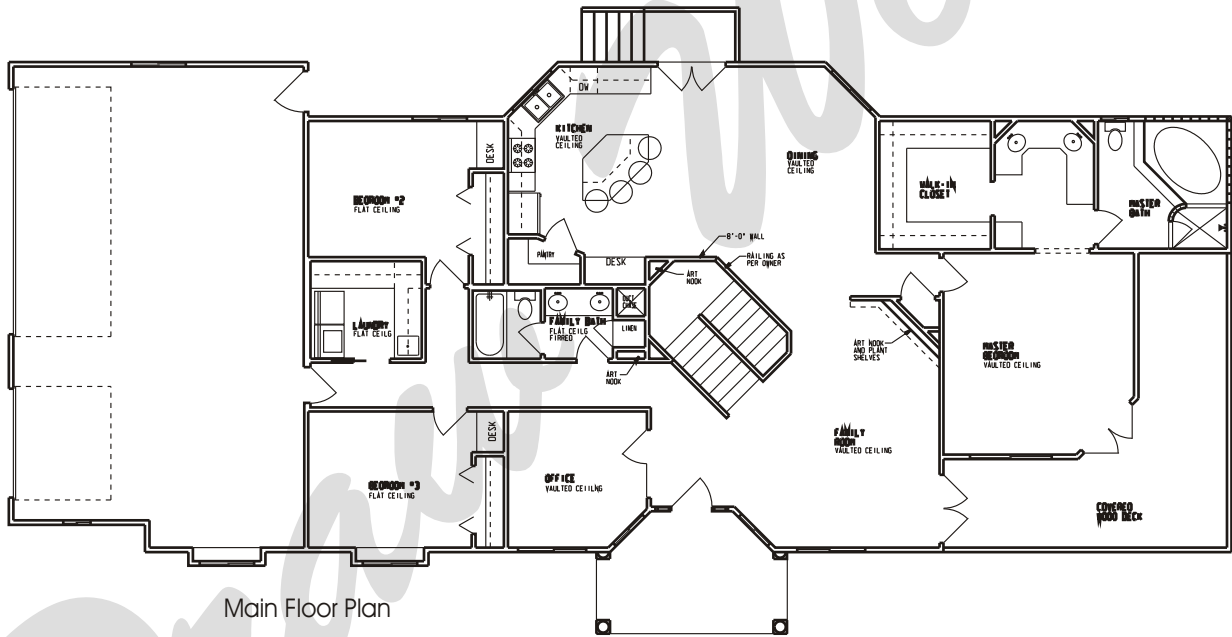

Draw Works

www.TheBestHomePlans.com
P.O. Box 3294 St. George, Utah 84771 (435)634-1450
Email: kthomas@infowest.com

Main Floor Plan

Basement

Plan: Becca

Square Feet: 1,991 Main 1,184 Basement
Overall Dimensions: 89'-10" X 46'-0"