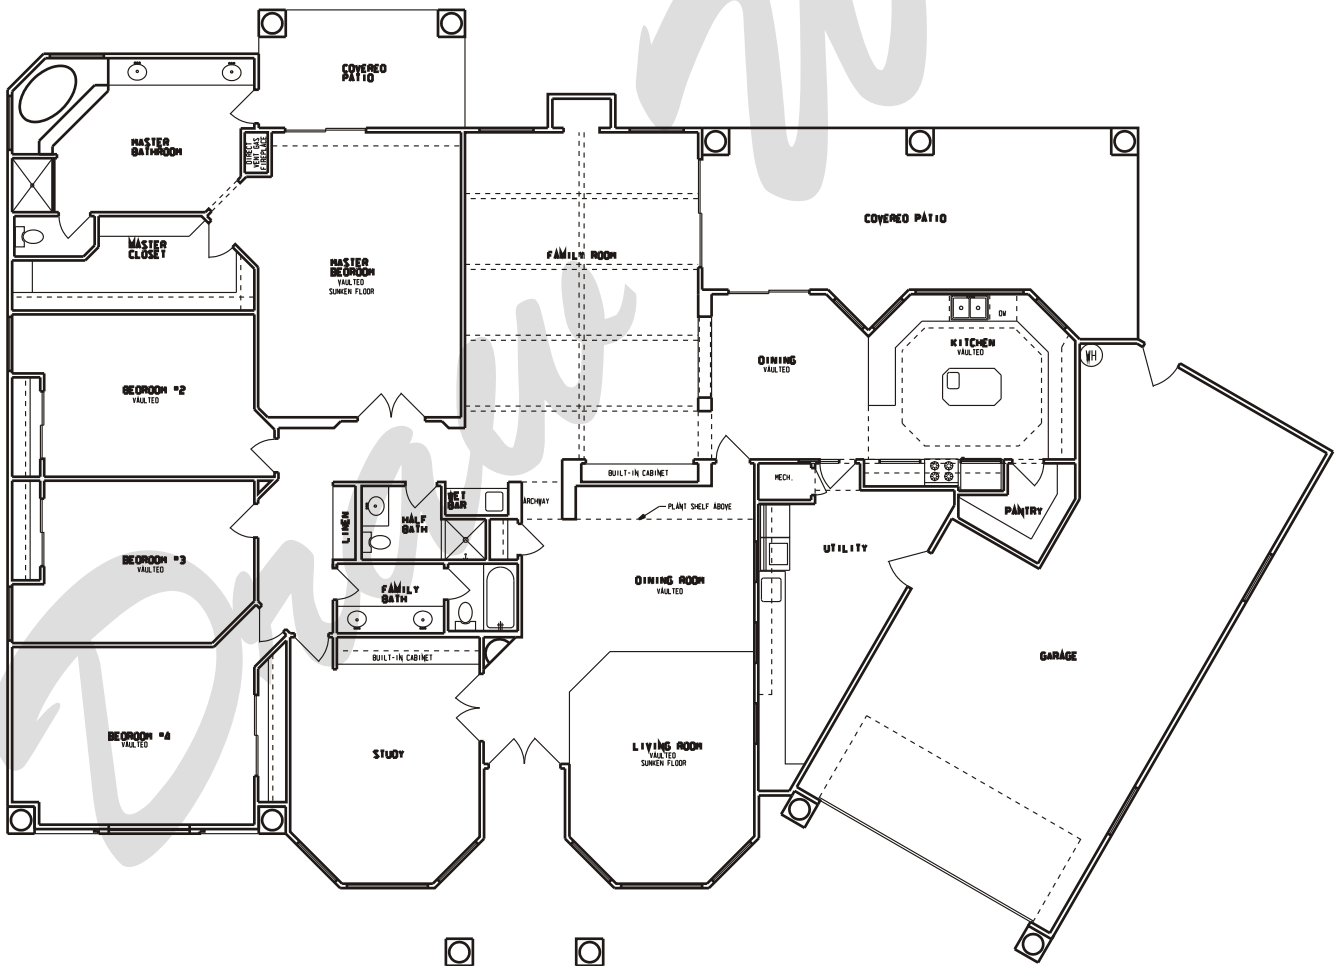

Draw Works

www.TheBestHomePlans.com
P.O. Box 3294 St. George, Utah 84771 (435)634-1450
Email: kthomas@infowest.com

Plan: Becky

Square Feet: 3,586

Overall Dimensions: 98'-0" X 71'-0"

This plan is copyrighted by Draw Works Quality Home Design Inc. and is protected under the copyright laws of the United States and may not be copied in any form. Draw Works will pursue prosecution of any violations.