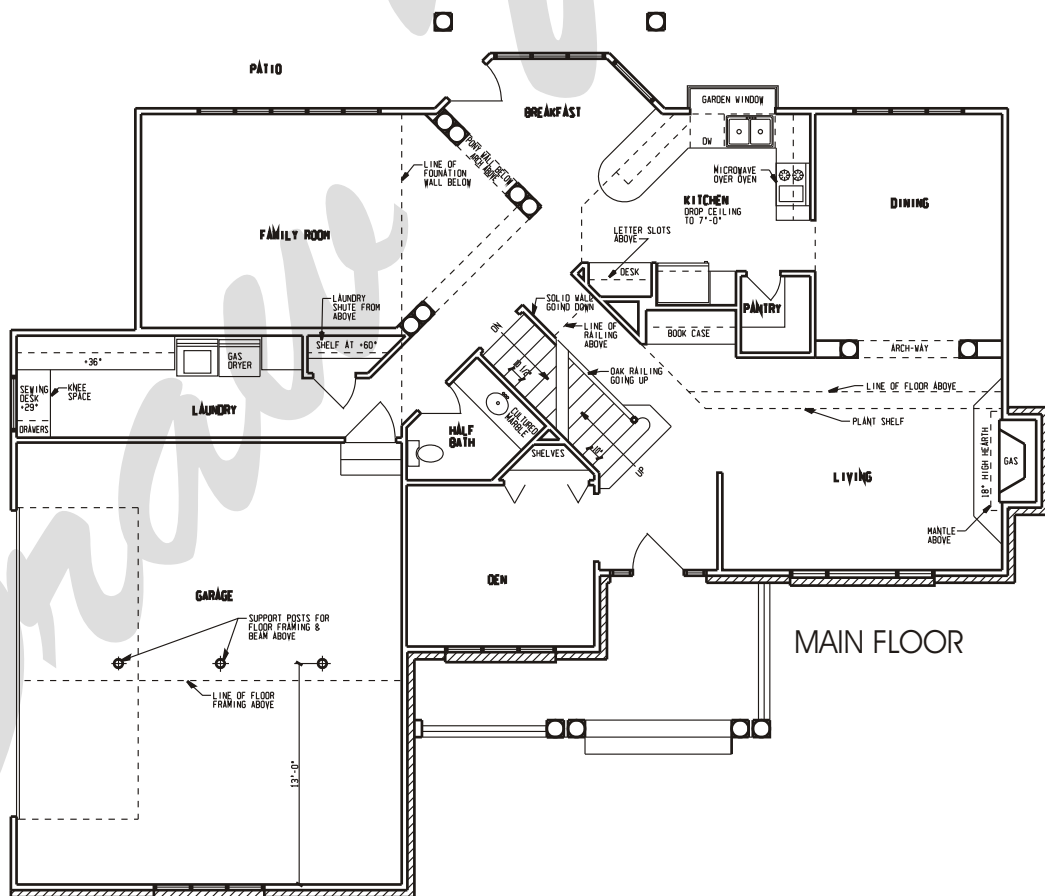

Draw Works

P.O. Box 3294 St. George, Utah 84771 (435)634-1450

WWW.TheBestHomePlans.com

Plan: Bella

Square Feet: 1,434 Main 1,090 Upper 1,067 Basement

Overall Dimensions: 61'-0" X 52'-0"

This plan is copyrighted by Draw Works and is protected under the copyright laws of the United States and may not be copied in any form. Draw Works will pursue prosecution of any violations.