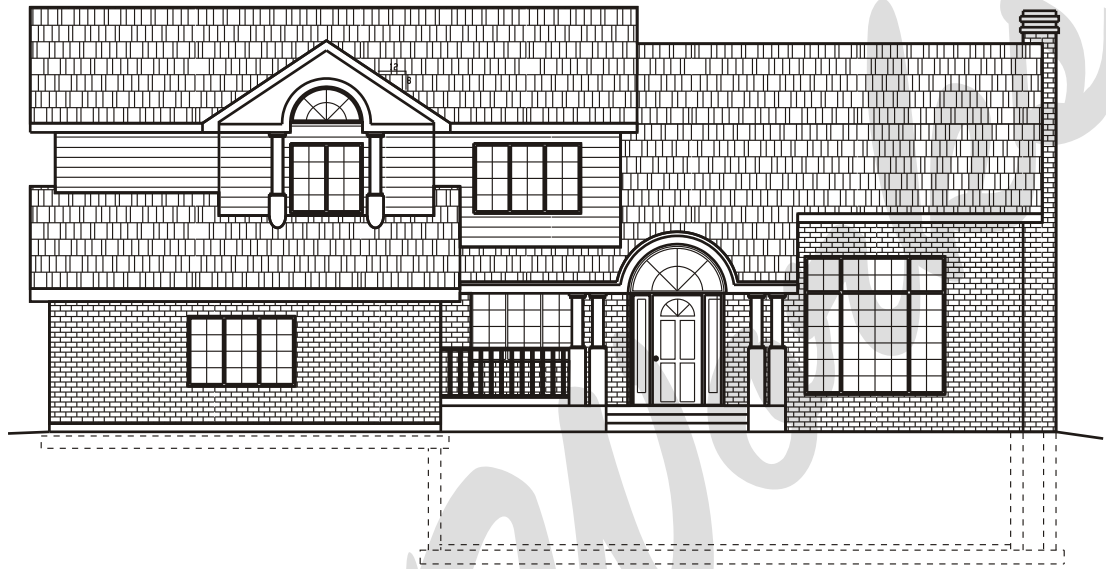

Draw Works

P.O. Box 3294 St. George, Utah 84771 (435)634-1450

WWW.TheBestHomePlans.com

Plan: Bella

Square Feet: 1,434 Main 1,090 Upper 1,067 Basement

Overall Dimensions: 61'-0" X 52'-0"

This plan is copyrighted by Draw Works and is protected under the copyright laws of the United States and may not be copied in any form. Draw Works will pursue prosecution of any violations.