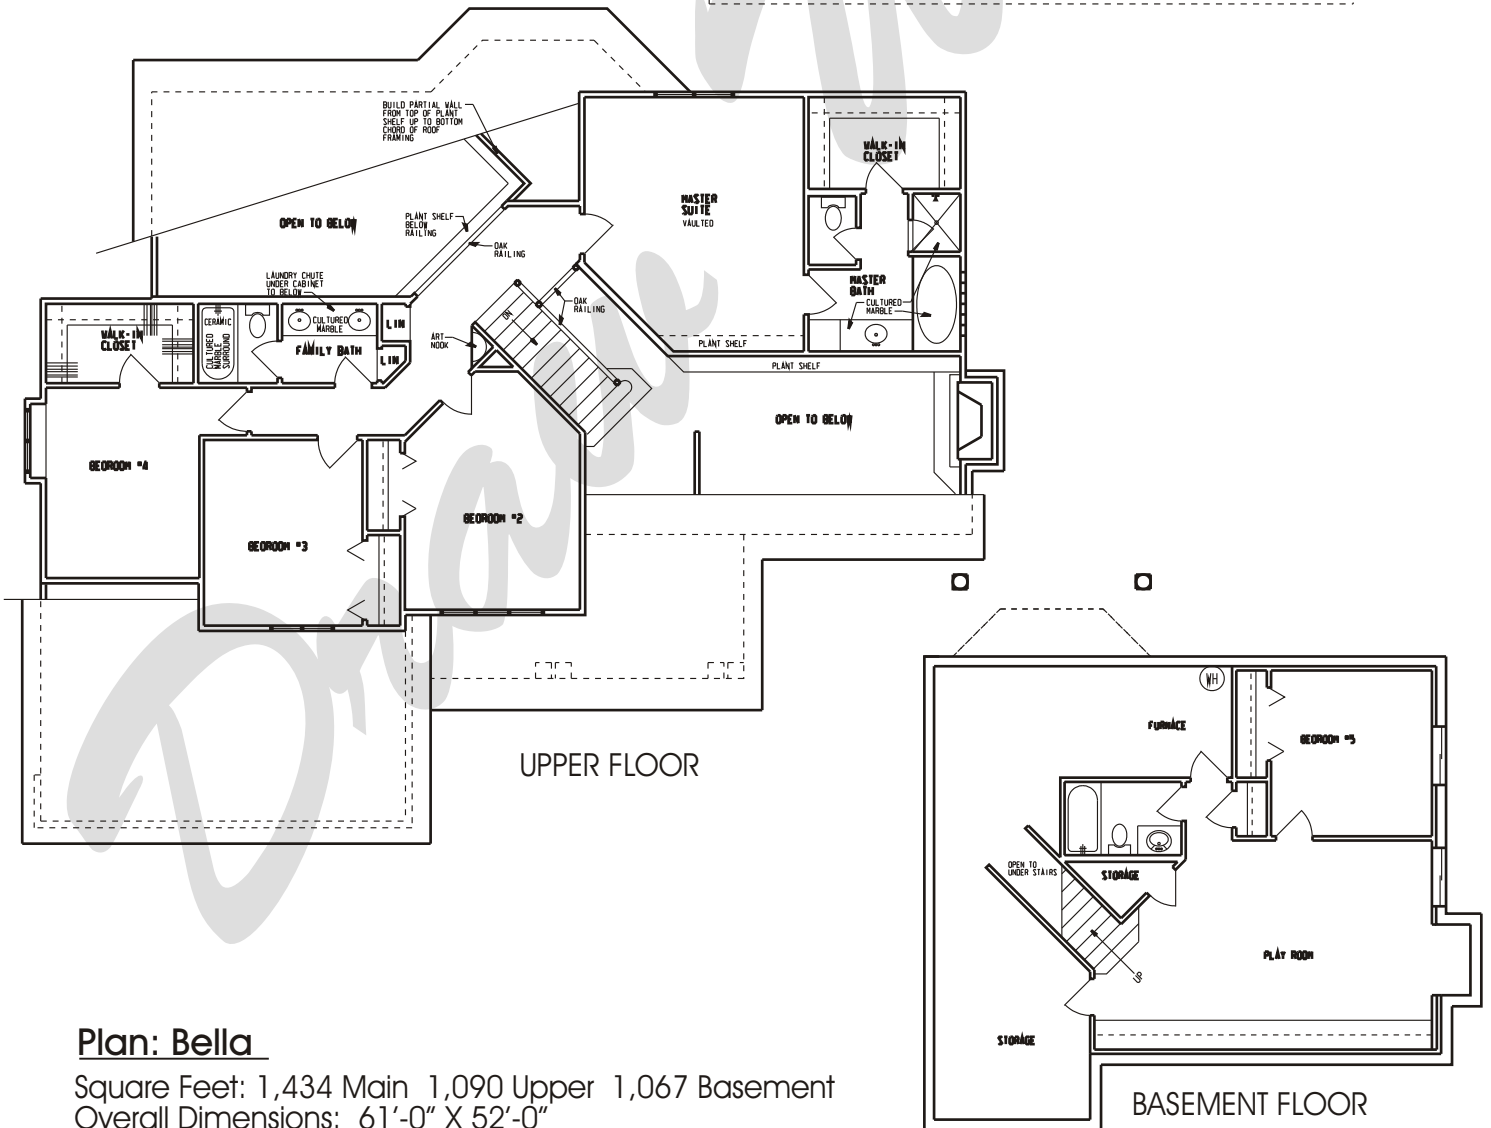

Draw Works

P.O. Box 3294 St. George, Utah 84771 (435)634-1450

WWW.TheBestHomePlans.com

Plan: Bella

Square Feet: 1,434 Main 1,090 Upper 1,067 Basement

Overall Dimensions: 61'-0" X 52'-0"

This plan is copyrighted by Draw Works and is protected under the copyright laws of the United States and may not be copied in any form. Draw Works will pursue prosecution of any violations.