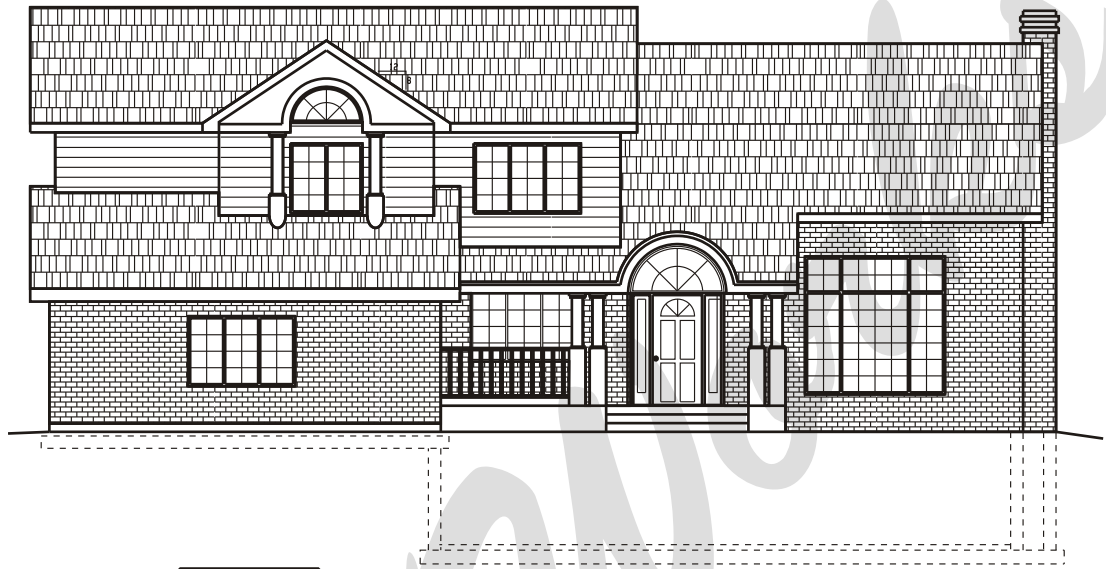

Draw Works

P.O. Box 3294 St. George, Utah 84771 (435)634-1450

WWW.TheBestHomePlans.com

Plan: Bella

Square Feet: 1,434 Main 1,090 Upper 1,067 Basement

Overall Dimensions: 61'-0" X 52'-0"

This plan is copyrighted by Draw Works and is protected under the copyright laws of the United States and may not be copied in any form. Draw Works will pursue prosecution of any violations.