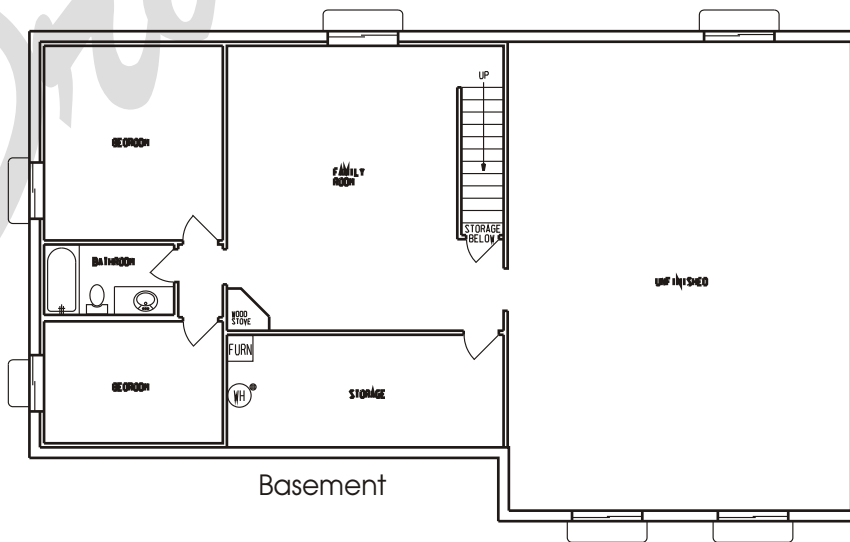

# Draw Works

P.O. Box 3294 St. George, Utah 84771 (435)634-1450

Email: kthomas@infowest.com

Main Floor

Basement

## Plan: Belle

Square Feet: 1,926 Main 1,911 Basement  
Overall Dimensions: 59'-0" X 53'-0"

This plan is copyrighted by Draw Works and is protected under the copyright laws of the United States and may not be copied in any form. Draw Works will pursue prosecution of any violations.