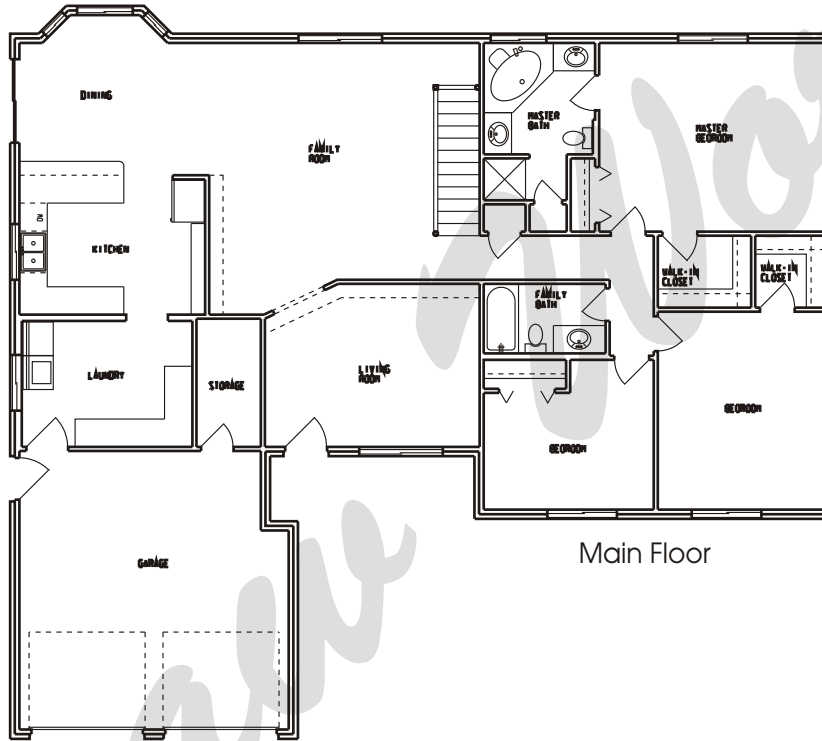

# Draw Works

P.O. Box 3294 St. George, Utah 84771 (435)634-1450

Email: kthomas@infowest.com

Main Floor

Basement

## Plan: Belle

Square Feet: 1,926 Main 1,911 Basement  
Overall Dimensions: 59'-0" X 53'-0"

This plan is copyrighted by Draw Works and is protected under the copyright laws of the United States and may not be copied in any form. Draw Works will pursue prosecution of any violations.