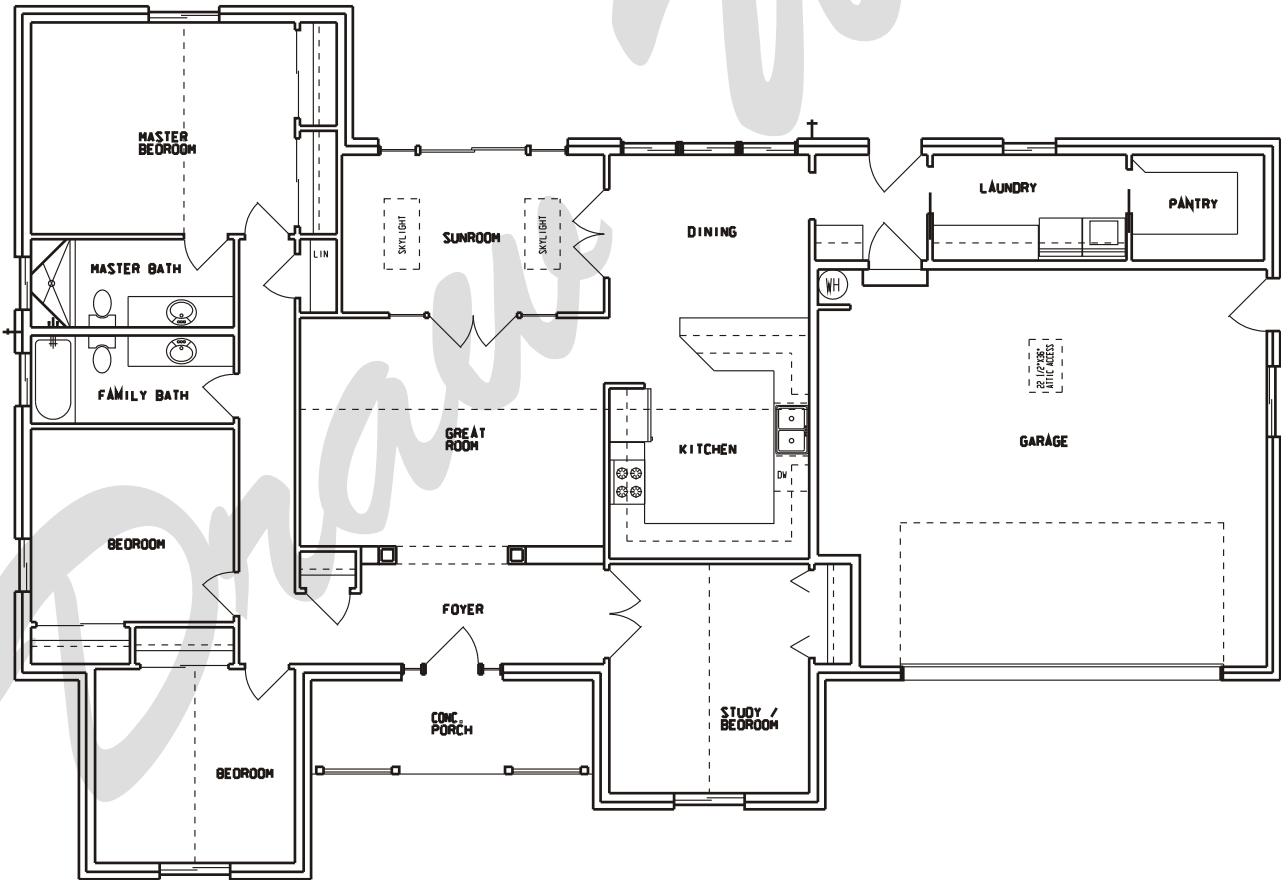

Draw Works

P.O. Box 3294 St. George, Utah 84771 (435)634-1450

Email: kthomas@infowest.com

Plan: Bernice

Square Feet: 1,966

Overall Dimensions: 71'-9" X 49'-6"

This plan is copyrighted by Draw Works and is protected under the copyright laws of the United States and may not be copied in any form. Draw Works will pursue prosecution of any violations.