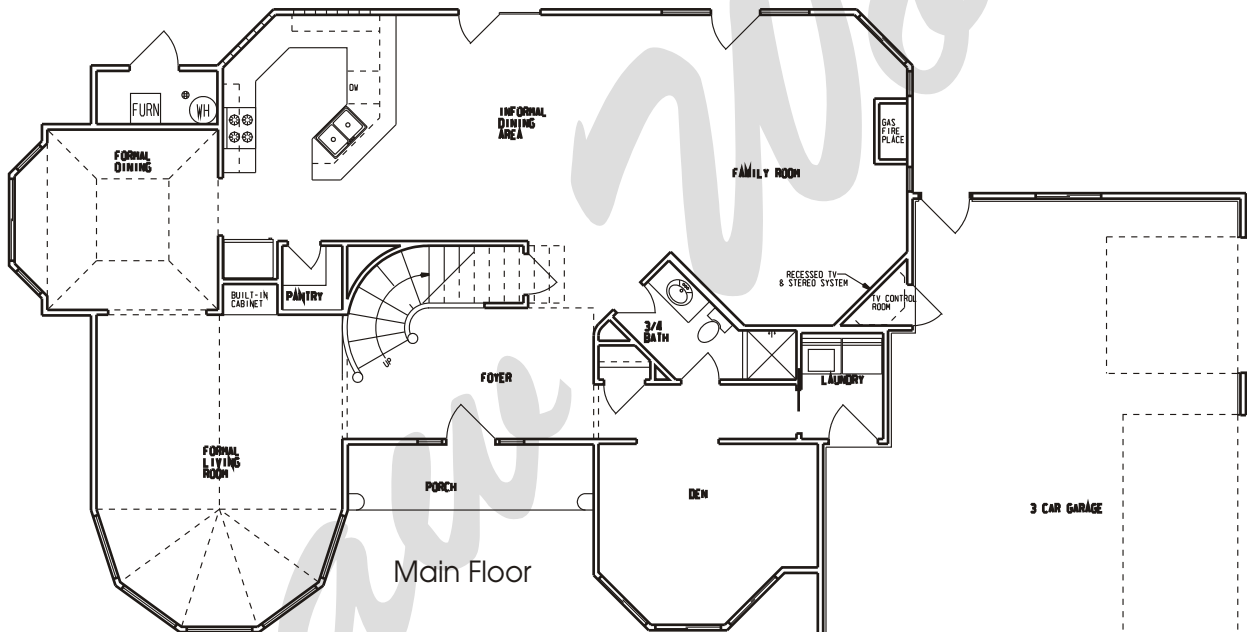

Draw Works

P.O. Box 3294 St. George, Utah 84771 (435)634-1450

Email: kthomas@infowest.com

Plan: Beth

Square Feet: 1,596 Main 1,011 Upper
Overall Dimensions: 75'-6" X 45'-8"

This plan is copyrighted by Draw Works and is protected under the copyright laws of the United States and may not be copied in any form. Draw Works will pursue prosecution of any violations.