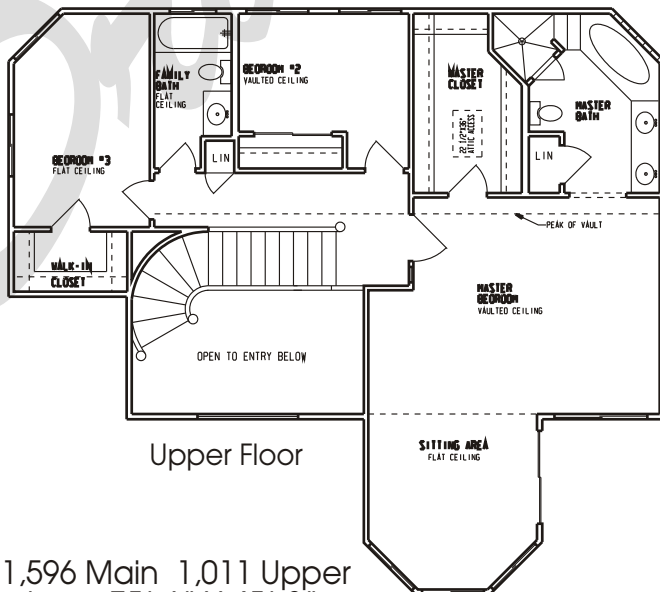

Draw Works

P.O. Box 3294 St. George, Utah 84771 (435)634-1450

Email: kthomas@infowest.com

Plan: Beth

Square Feet: 1,596 Main 1,011 Upper
Overall Dimensions: 75'-6" X 45'-8"

This plan is copyrighted by Draw Works and is protected under the copyright laws of the United States and may not be copied in any form. Draw Works will pursue prosecution of any violations.