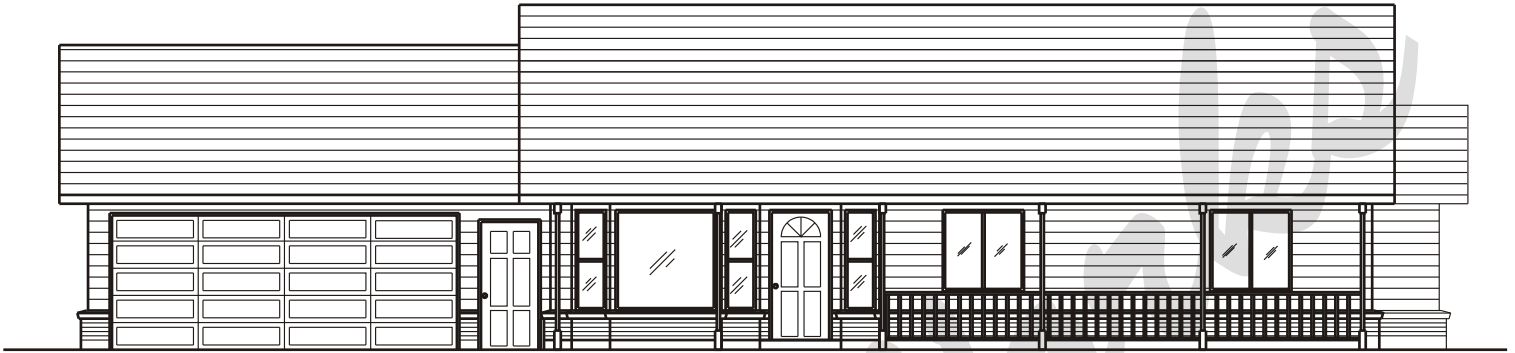

Draw Works

P.O. Box 3294 St. George, Utah 84771 (435)634-1450

Email: kthomas@infowest.com

Plan: Beyonce

Square Feet: 1,805

Overall Dimensions: 72'-0" X 49'-0"

This plan is copyrighted by Draw Works and is protected under the copyright laws of the United States and may not be copied in any form. Draw Works will pursue prosecution of any violations.