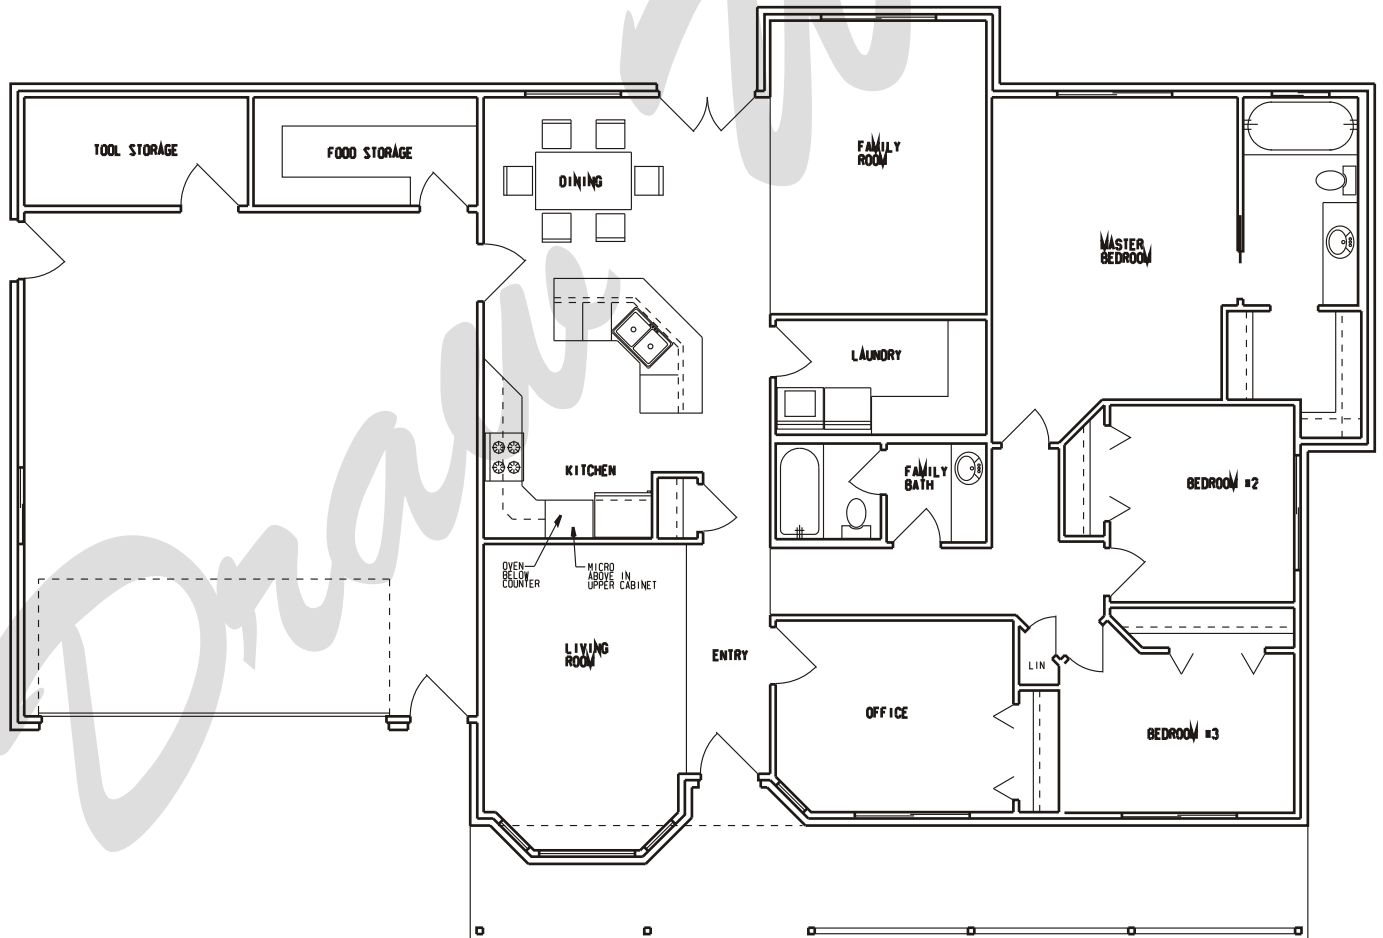

Draw Works

P.O. Box 3294 St. George, Utah 84771 (435)634-1450

Email: kthomas@infowest.com

Plan: Beyonce

Square Feet: 1,805

Overall Dimensions: 72'-0" X 49'-0"

This plan is copyrighted by Draw Works and is protected under the copyright laws of the United States and may not be copied in any form. Draw Works will pursue prosecution of any violations.