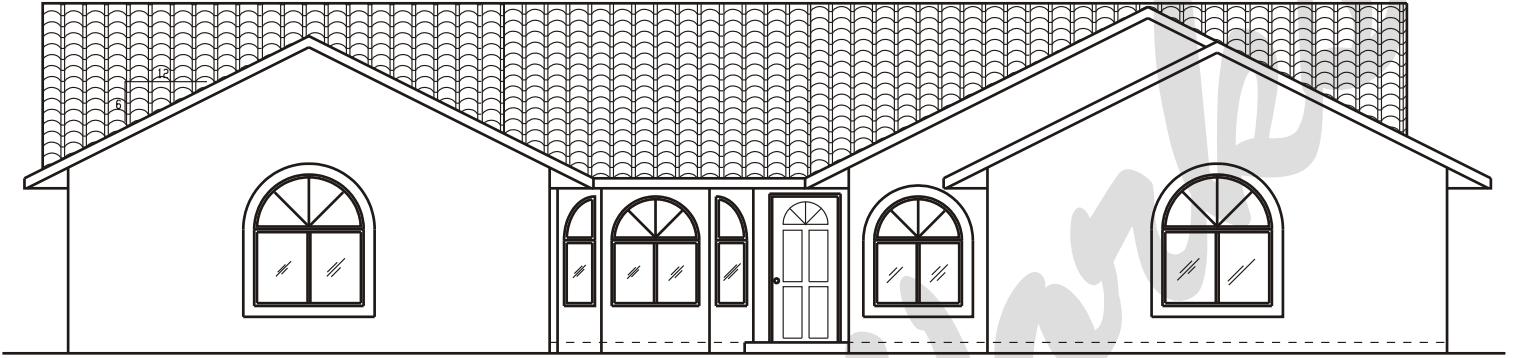

# Draw Works

P.O. Box 3294 St. George, Utah 84771 (435)634-1450

WWW.TheBestHomePlans.com

## Plan: Blanca

Square Feet: 1,630 Main  
Overall Dimensions: 63'-0" X 38'-0"

This plan is copyrighted by Draw Works and is protected under the copyright laws of the United States and may not be copied in any form. Draw Works will pursue prosecution of any violations.