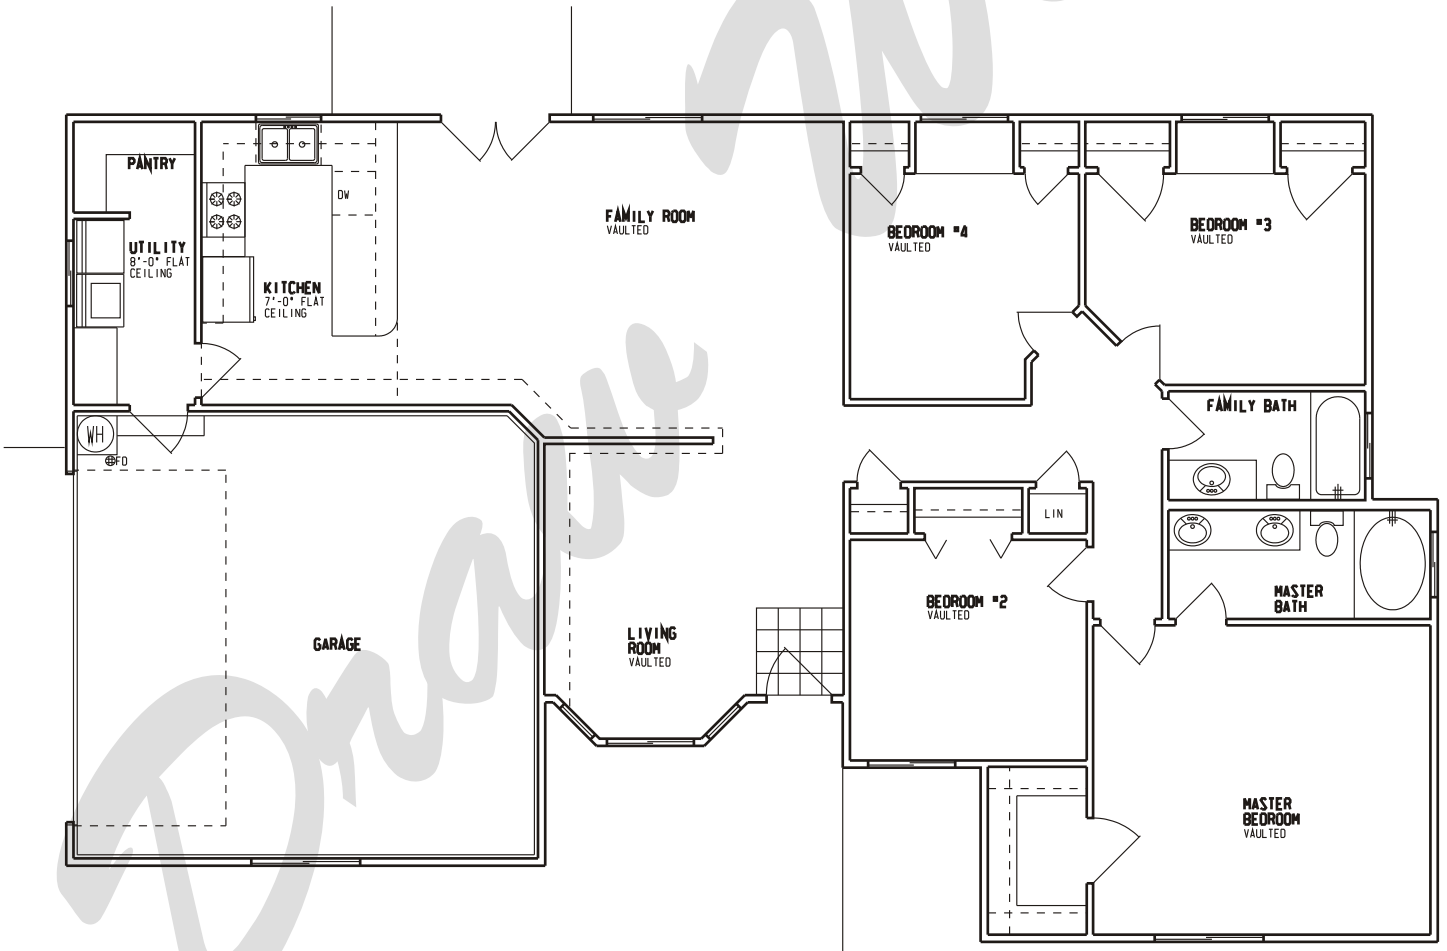

## Plan: Blanca

Square Feet: 1,630 Main  
Overall Dimensions: 63'-0" X 38'-0"

This plan is copyrighted by Draw Works and is protected under the copyright laws of the United States and may not be copied in any form. Draw Works will pursue prosecution of any violations.