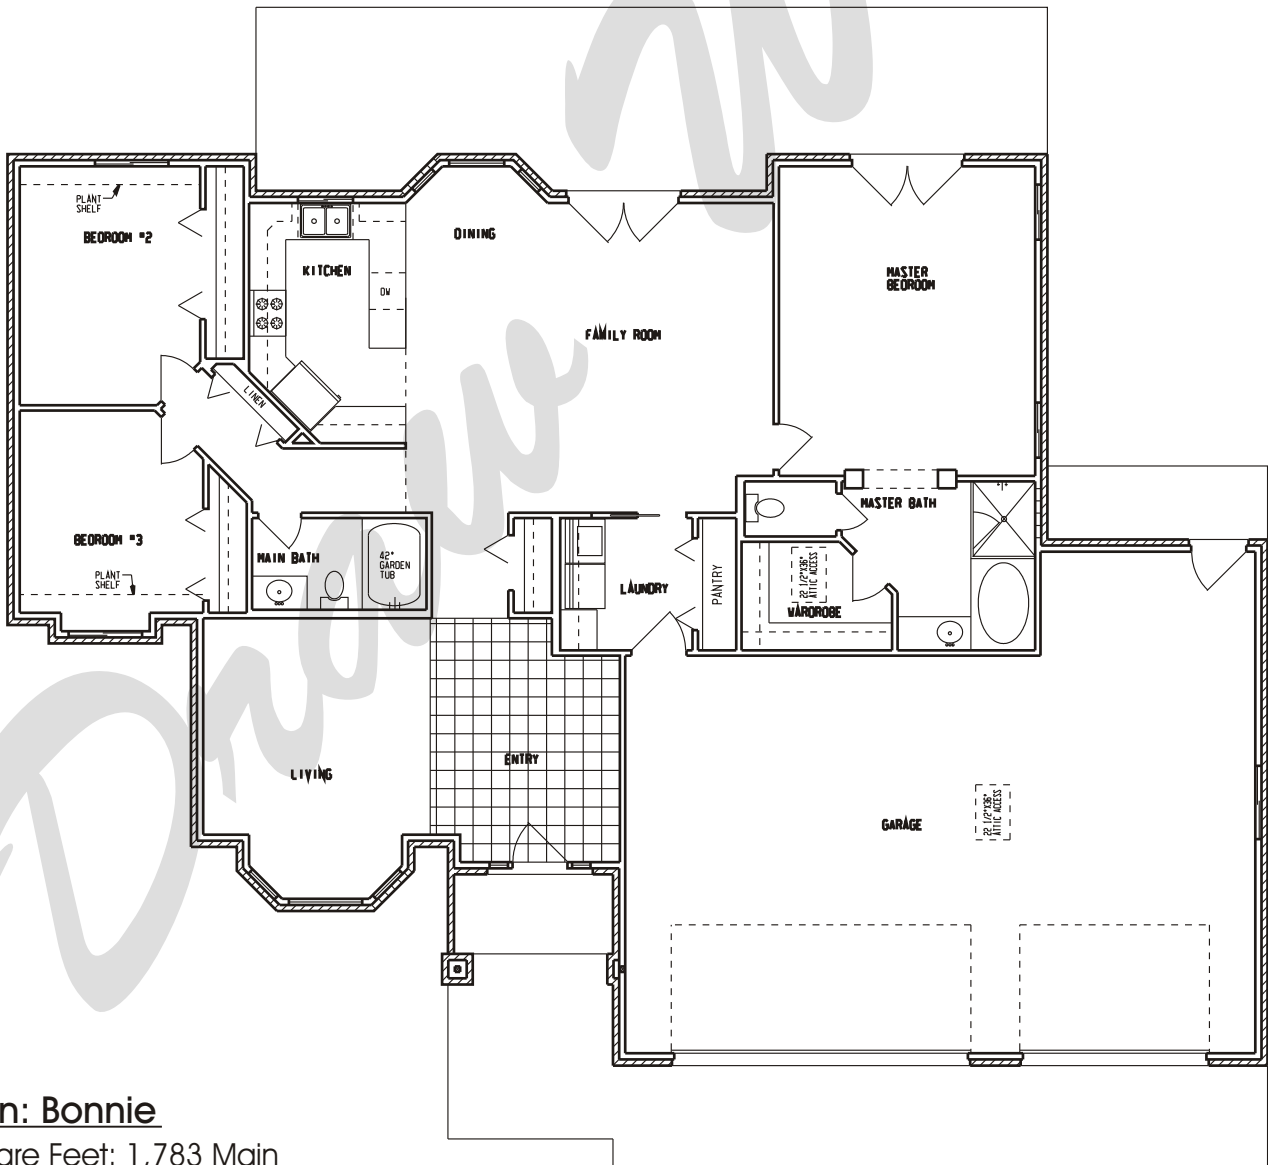

## Plan: Bonnie

Square Feet: 1,783 Main  
Overall Dimensions: 68'-8" X 49'-8"

This plan is copyrighted by Draw Works and is protected under the copyright laws of the United States and may not be copied in any form. Draw Works will pursue prosecution of any violations.