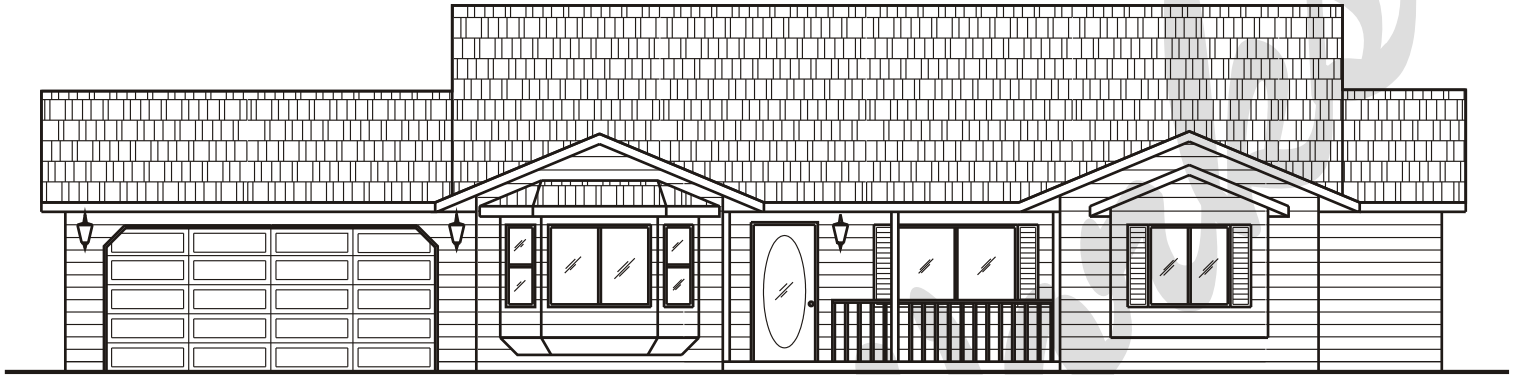

# Draw Works

P.O. Box 3294 St. George, Utah 84771 (435)634-1450

WWW.TheBestHomePlans.com

## Plan: Brianne

Square Feet: 1,728 Main

Overall Dimensions: 67'-0" X 46'-4"

This plan is copyrighted by Draw Works and is protected under the copyright laws of the United States and may not be copied in any form. Draw Works will pursue prosecution of any violations.