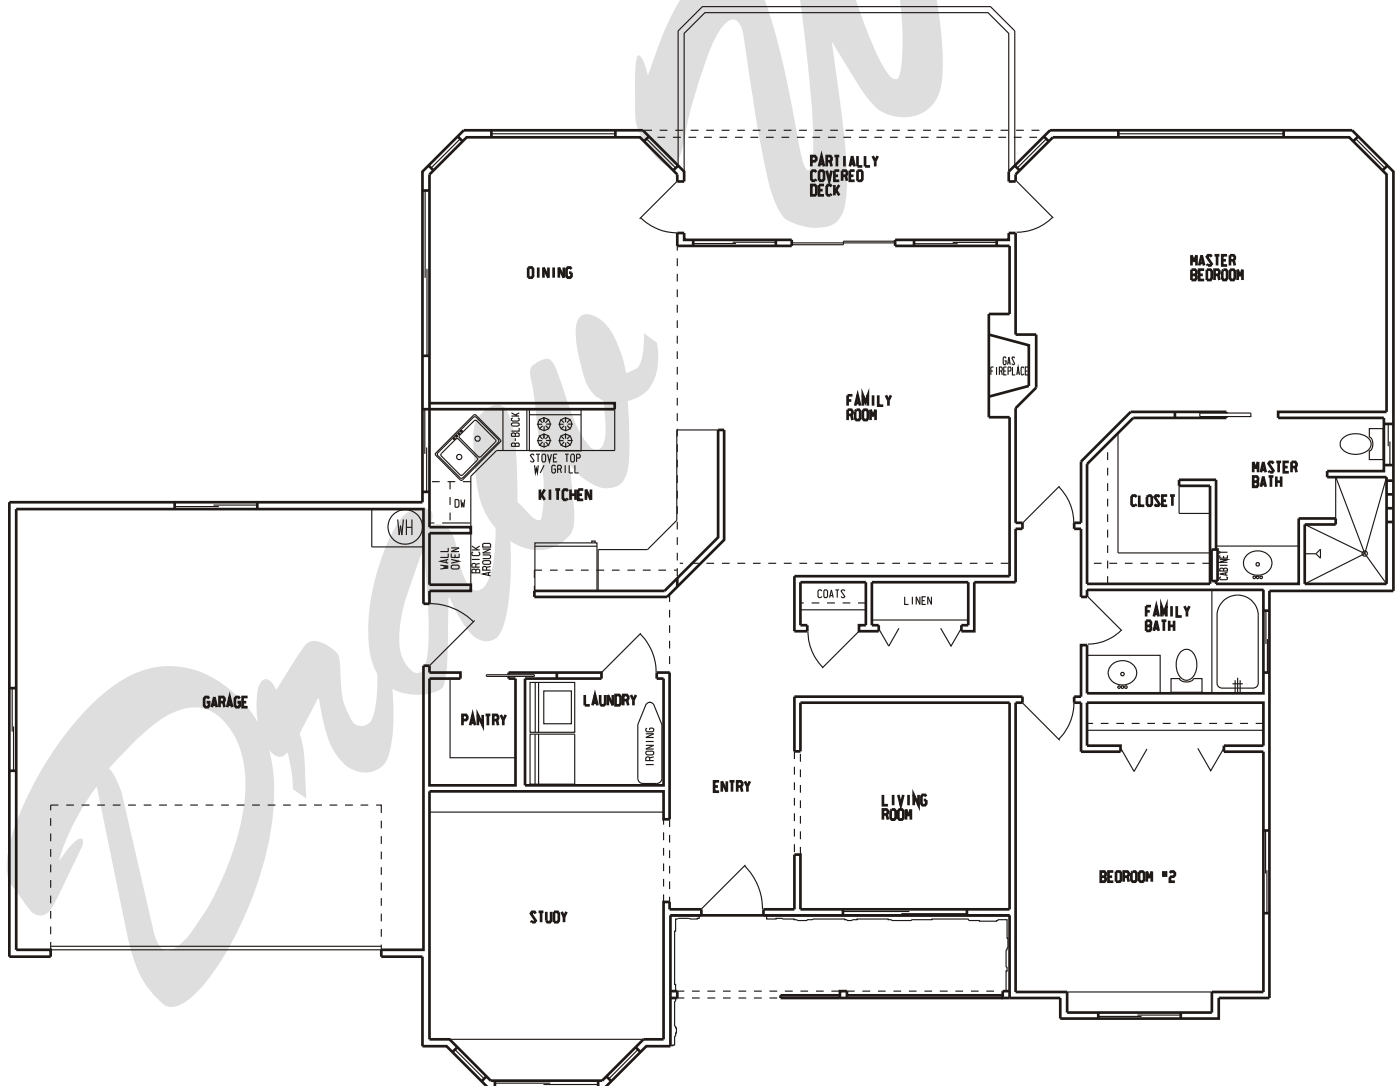

## Plan: Brianne

Square Feet: 1,728 Main

Overall Dimensions: 67'-0" X 46'-4"

This plan is copyrighted by Draw Works and is protected under the copyright laws of the United States and may not be copied in any form. Draw Works will pursue prosecution of any violations.