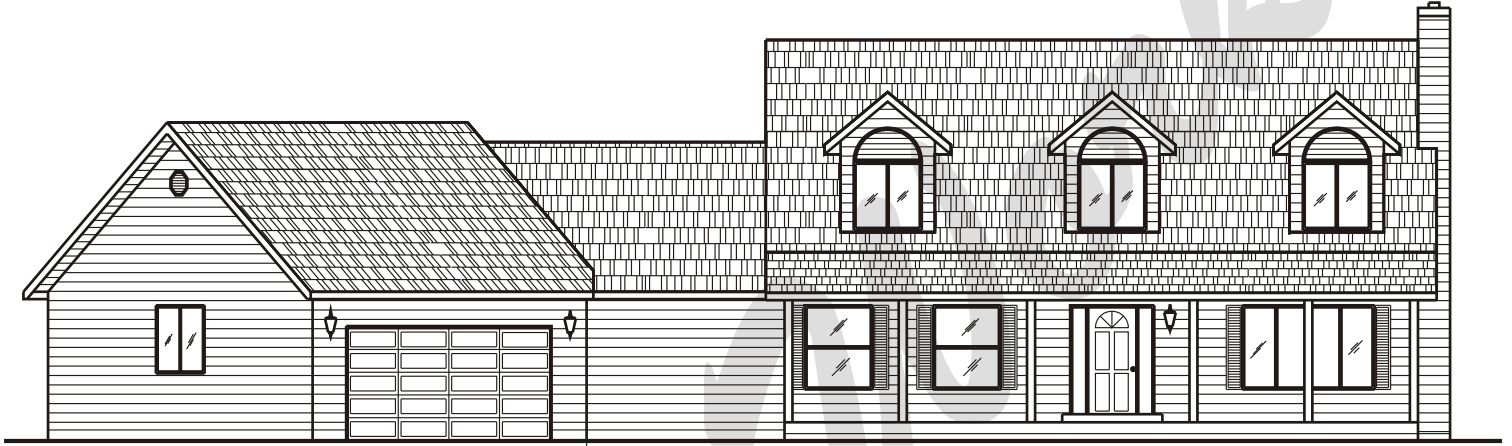

Draw Works

P.O. Box 3294 St. George, Utah 84771 (435)634-1450

WWW.TheBestHomePlans.com

Plan: Brooke

Square Feet: 1,698 Main 1,008 Upper
Overall Dimensions: 85'-5" X 49'-1"

This plan is copyrighted by Draw Works and is protected under the copyright laws of the United States and may not be copied in any form. Draw Works will pursue prosecution of any violations.

Draw Works

P.O. Box 3294 St. George, Utah 84771 (435)634-1450

WWW.TheBestHomePlans.com

UPPER FLOOR PLAN

Plan: Brooke

Square Feet: 1,698 Main 1,008 Upper
Overall Dimensions: 85'-5" X 49'-1"

This plan is copyrighted by Draw Works and is protected under the copyright laws of the United States and may not be copied in any form. Draw Works will pursue prosecution of any violations.