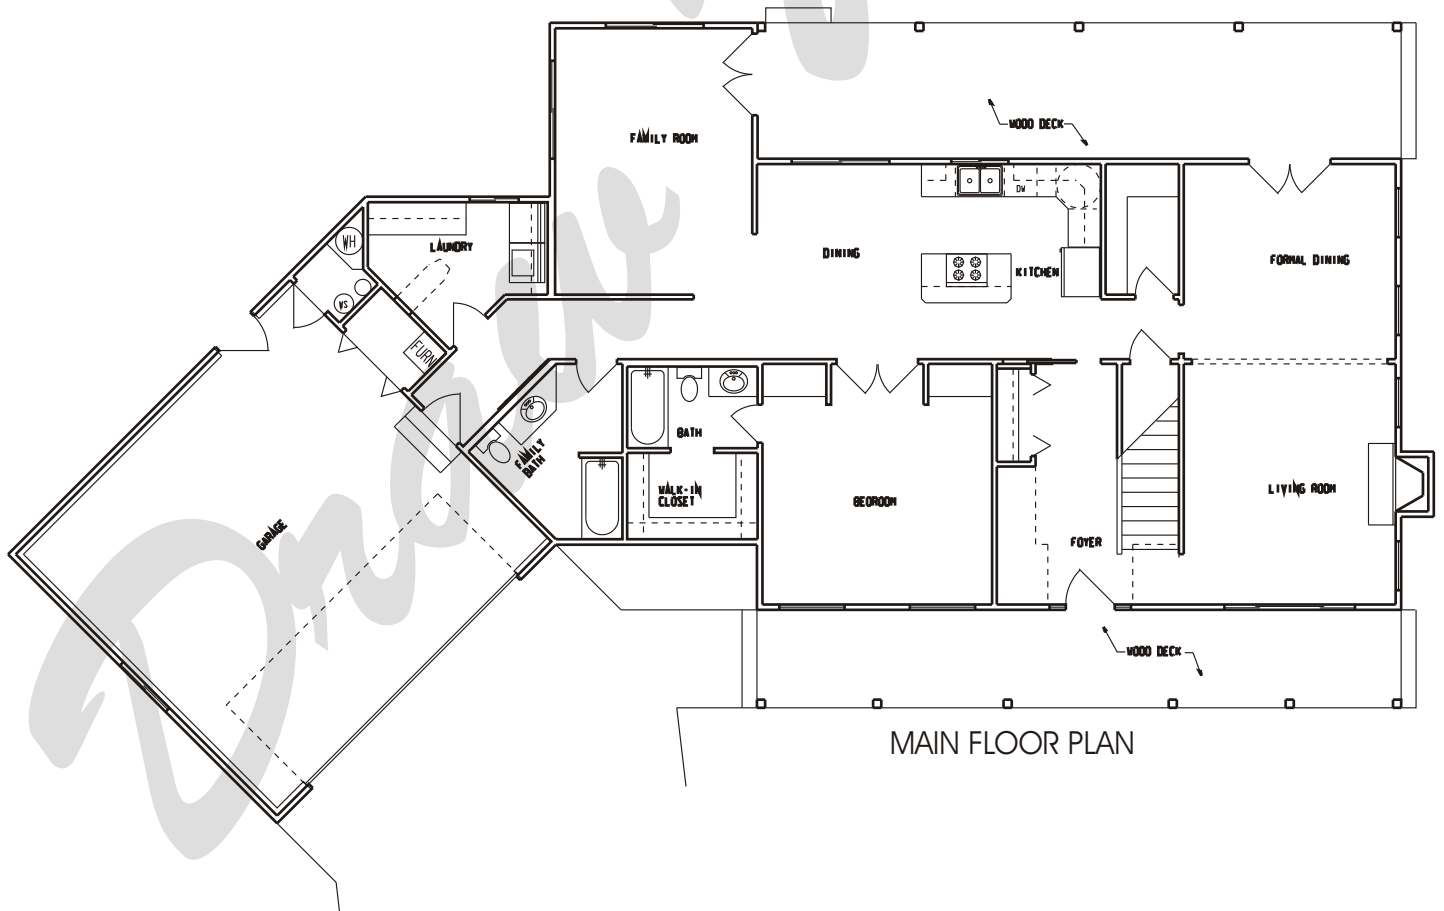

Draw Works

P.O. Box 3294 St. George, Utah 84771 (435)634-1450

WWW.TheBestHomePlans.com

Plan: Brooke

Square Feet: 1,698 Main 1,008 Upper
Overall Dimensions: 85'-5" X 49'-1"

This plan is copyrighted by Draw Works and is protected under the copyright laws of the United States and may not be copied in any form. Draw Works will pursue prosecution of any violations.

Draw Works

P.O. Box 3294 St. George, Utah 84771 (435)634-1450

WWW.TheBestHomePlans.com

UPPER FLOOR PLAN

Plan: Brooke

Square Feet: 1,698 Main 1,008 Upper
Overall Dimensions: 85'-5" X 49'-1"

This plan is copyrighted by Draw Works and is protected under the copyright laws of the United States and may not be copied in any form. Draw Works will pursue prosecution of any violations.