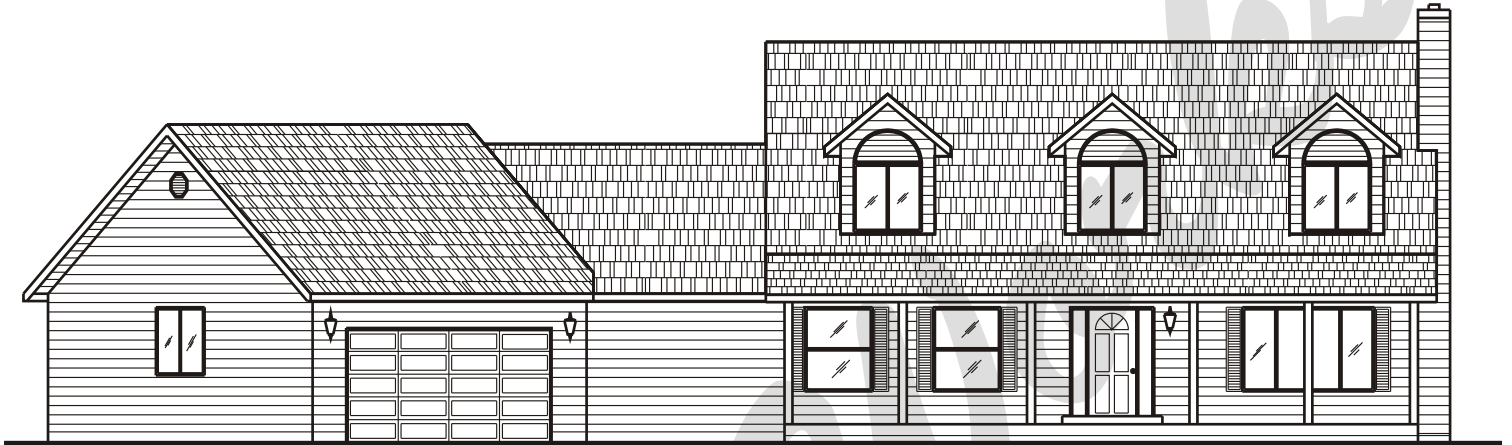

Draw Works

P.O. Box 3294 St. George, Utah 84771 (435)634-1450

WWW.TheBestHomePlans.com

Plan: Brooke

Square Feet: 1,698 Main 1,008 Upper
Overall Dimensions: 85'-5" X 49'-1"

This plan is copyrighted by Draw Works and is protected under the copyright laws of the United States and may not be copied in any form. Draw Works will pursue prosecution of any violations.

Draw Works

P.O. Box 3294 St. George, Utah 84771 (435)634-1450

WWW.TheBestHomePlans.com

UPPER FLOOR PLAN

Plan: Brooke

Square Feet: 1,698 Main 1,008 Upper
Overall Dimensions: 85'-5" X 49'-1"

This plan is copyrighted by Draw Works and is protected under the copyright laws of the United States and may not be copied in any form. Draw Works will pursue prosecution of any violations.