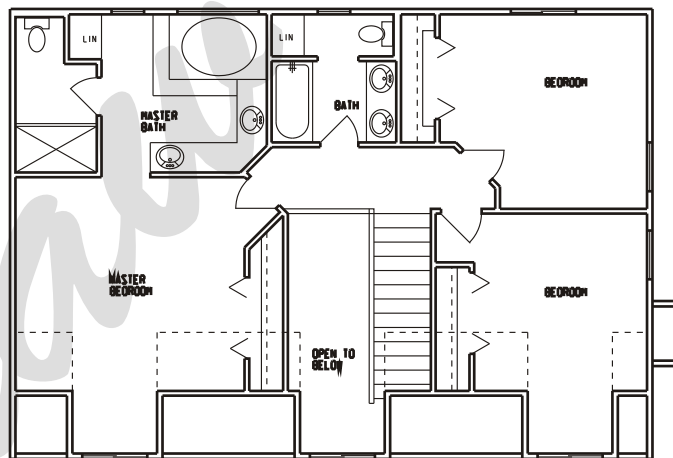

Draw Works

P.O. Box 3294 St. George, Utah 84771 (435)634-1450

WWW.TheBestHomePlans.com

Plan: Brooke

Square Feet: 1,698 Main 1,008 Upper
Overall Dimensions: 85'-5" X 49'-1"

This plan is copyrighted by Draw Works and is protected under the copyright laws of the United States and may not be copied in any form. Draw Works will pursue prosecution of any violations.

Draw Works

P.O. Box 3294 St. George, Utah 84771 (435)634-1450

WWW.TheBestHomePlans.com

UPPER FLOOR PLAN

Plan: Brooke

Square Feet: 1,698 Main 1,008 Upper
Overall Dimensions: 85'-5" X 49'-1"

This plan is copyrighted by Draw Works and is protected under the copyright laws of the United States and may not be copied in any form. Draw Works will pursue prosecution of any violations.