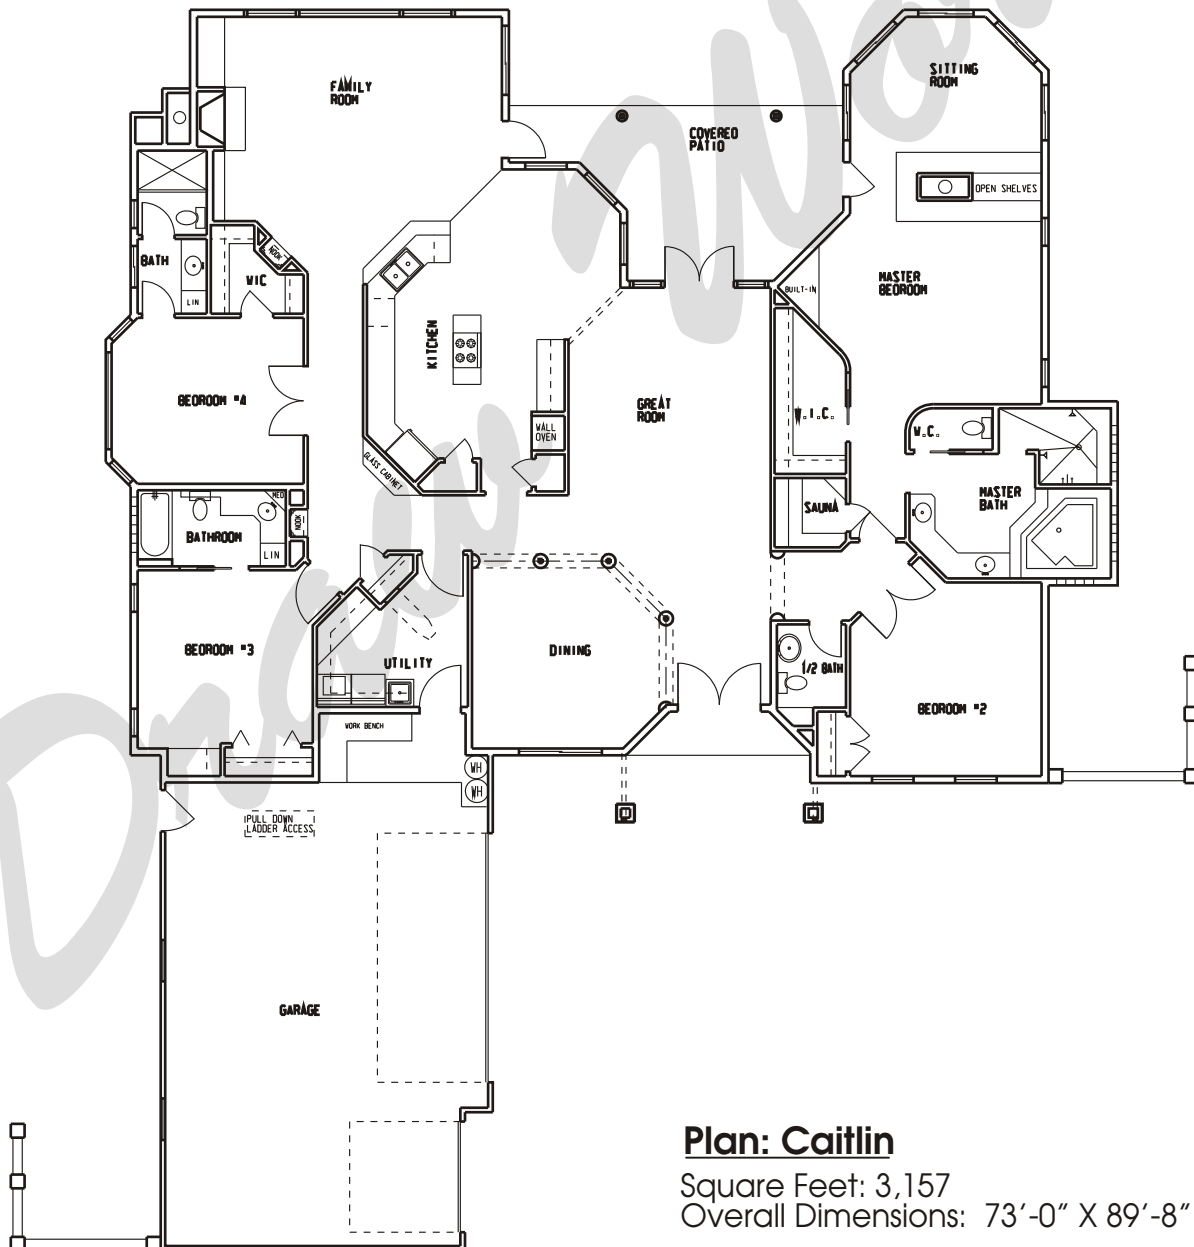

# Draw Works

P.O. Box 3294 St. George, Utah 84771 (435)634-1450

Email: kthomas@infowest.com

## Plan: Caitlin

Square Feet: 3,157

Overall Dimensions: 73'-0" X 89'-8"

This plan is copyrighted by Draw Works and is protected under the copyright laws of the United States and may not be copied in any form. Draw Works will pursue prosecution of any violations.