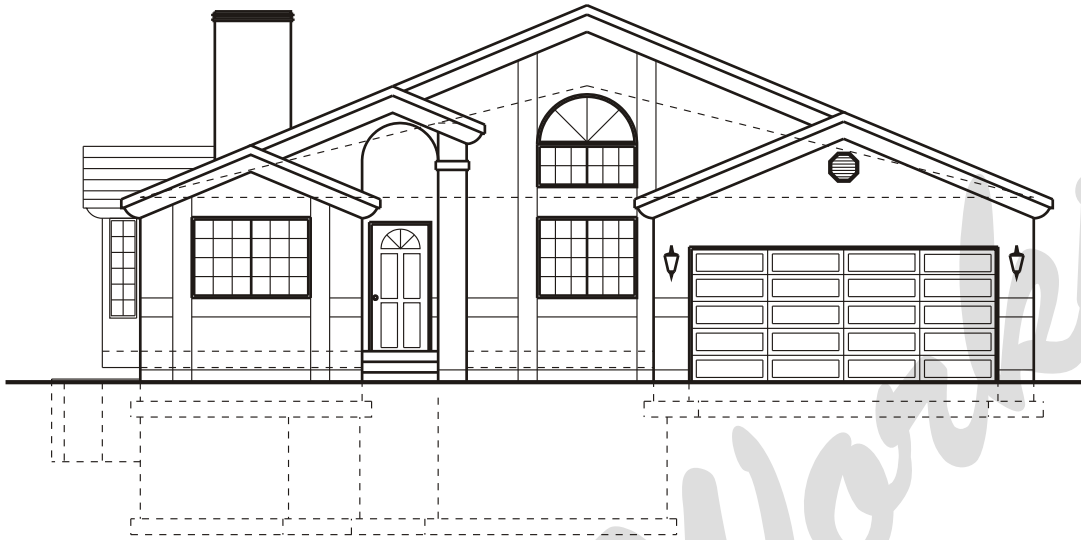

Draw Works

P.O. Box 3294 St. George, Utah 84771 (435)634-1450

WWW.TheBestHomePlans.com

Plan: Calista

Square Feet: 1,562 Main

Overall Dimensions: 47'-0" X 53'-3"

This plan is copyrighted by Draw Works and is protected under the copyright laws of the United States and may not be copied in any form. Draw Works will pursue prosecution of any violations.