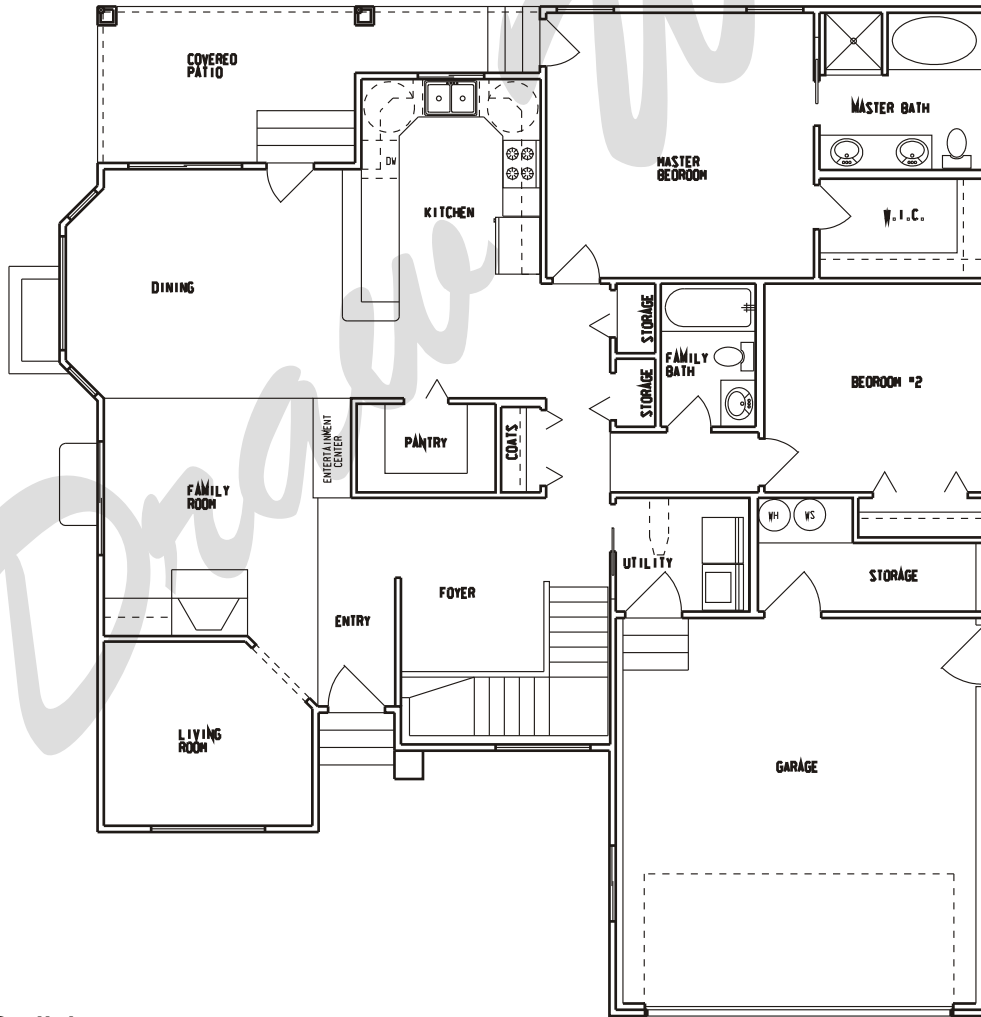

Draw Works

P.O. Box 3294 St. George, Utah 84771 (435)634-1450

WWW.TheBestHomePlans.com

Plan: Calista

Square Feet: 1,562 Main

Overall Dimensions: 47'-0" X 53'-3"

This plan is copyrighted by Draw Works and is protected under the copyright laws of the United States and may not be copied in any form. Draw Works will pursue prosecution of any violations.