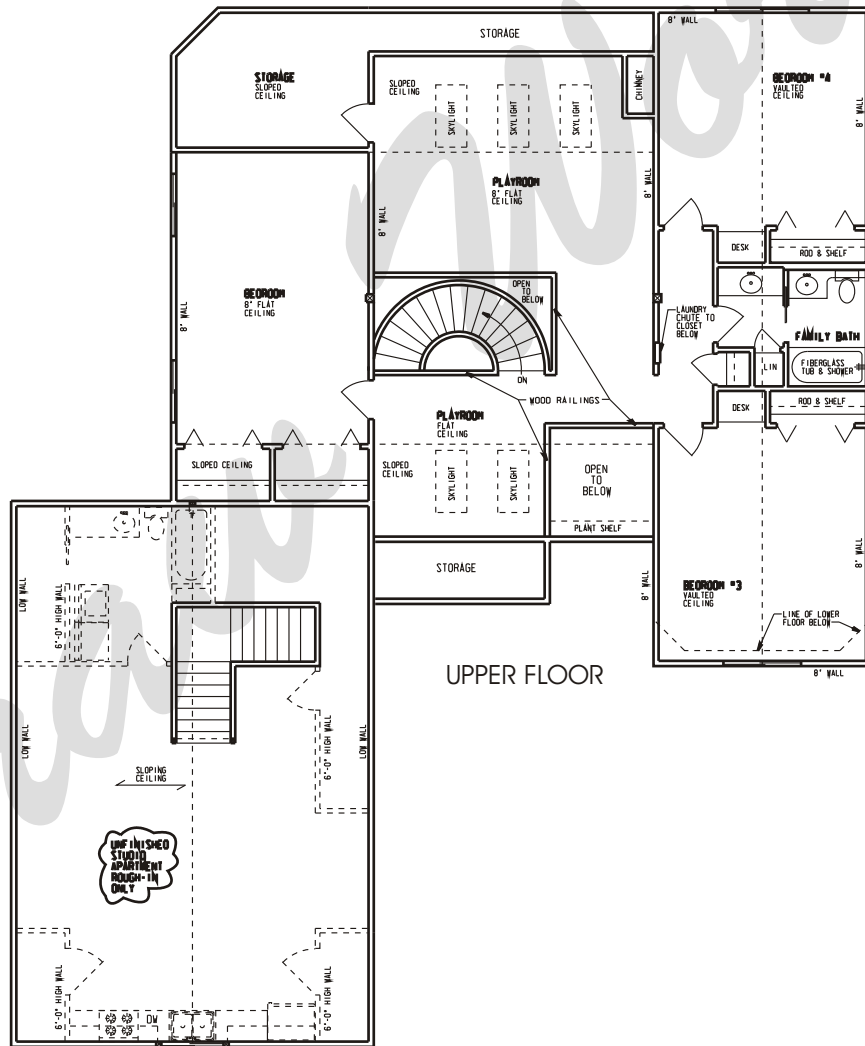

## Plan: Camille

Square Feet: 2,033 Main 1,329 Upper Finished 770 Unfinished Upstairs  
Overall Dimensions: 59'-8" X 76'-2"

This plan is copyrighted by Draw Works and is protected under the copyright laws of the United States and may not be copied in any form. Draw Works will pursue prosecution of any violations.