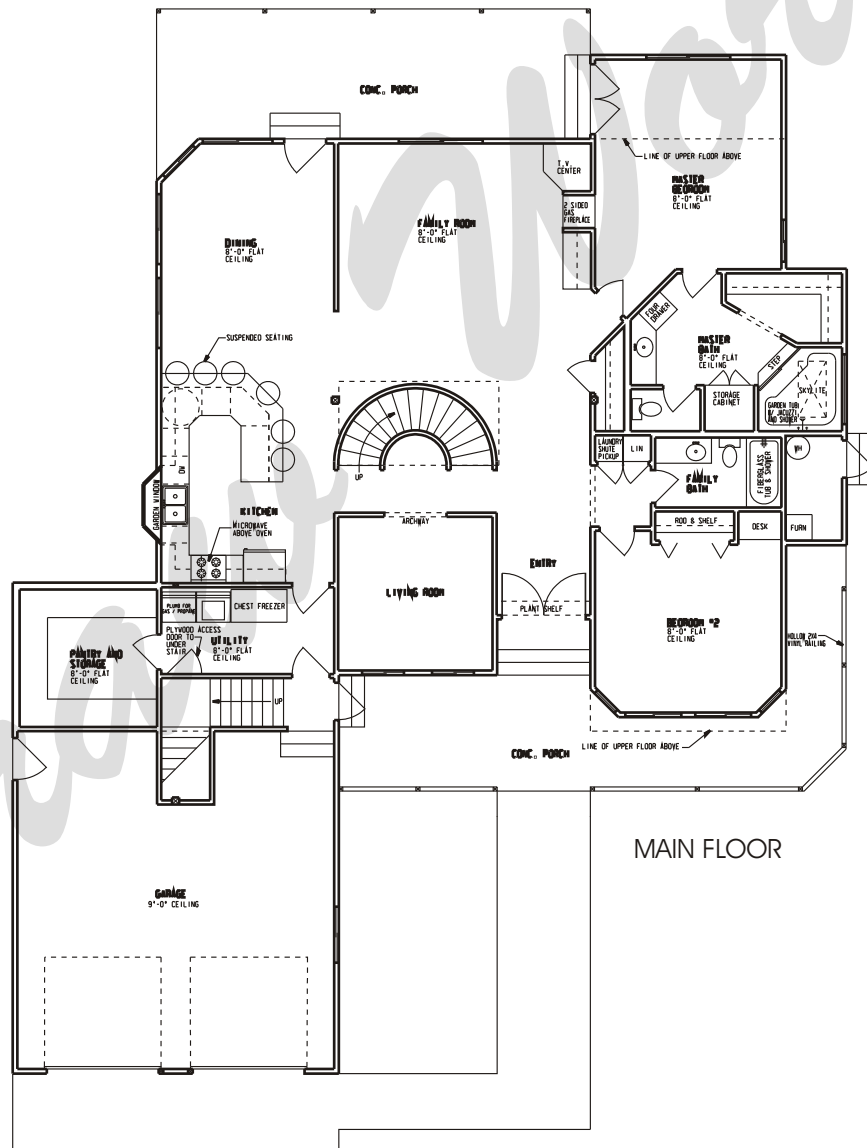

## Plan: Camille

Square Feet: 2,033 Main 1,329 Upper Finished 770 Unfinished Upstairs  
Overall Dimensions: 59'-8" X 76'-2"

This plan is copyrighted by Draw Works and is protected under the copyright laws of the United States and may not be copied in any form. Draw Works will pursue prosecution of any violations.