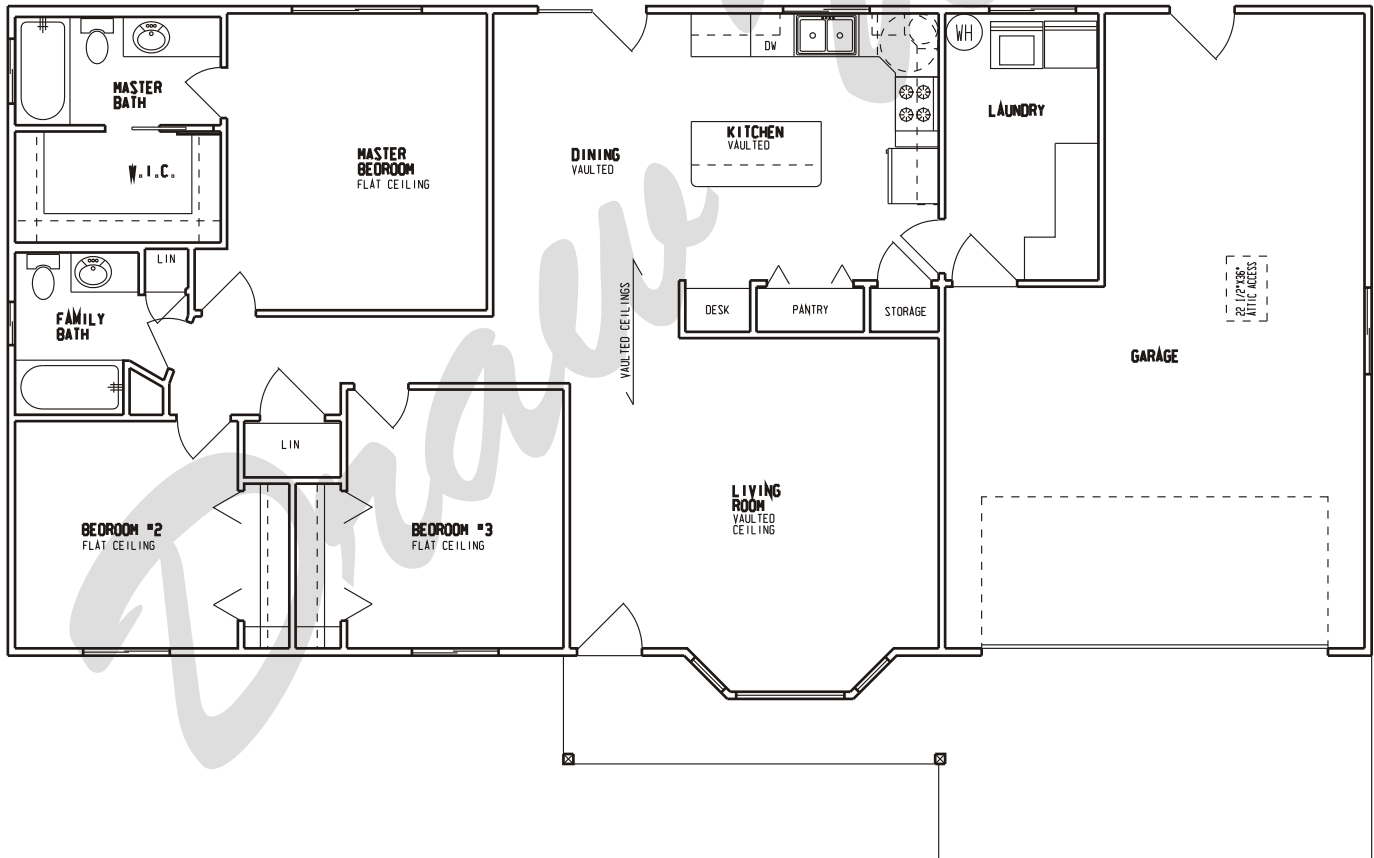

Draw Works

P.O. Box 3294 St. George, Utah 84771 (435)634-1450

WWW.TheBestHomePlans.com

Plan: Candice

Square Feet: 1,410 Main

Overall Dimensions: 63'-0" X 32'-0"

This plan is copyrighted by Draw Works and is protected under the copyright laws of the United States and may not be copied in any form. Draw Works will pursue prosecution of any violations.