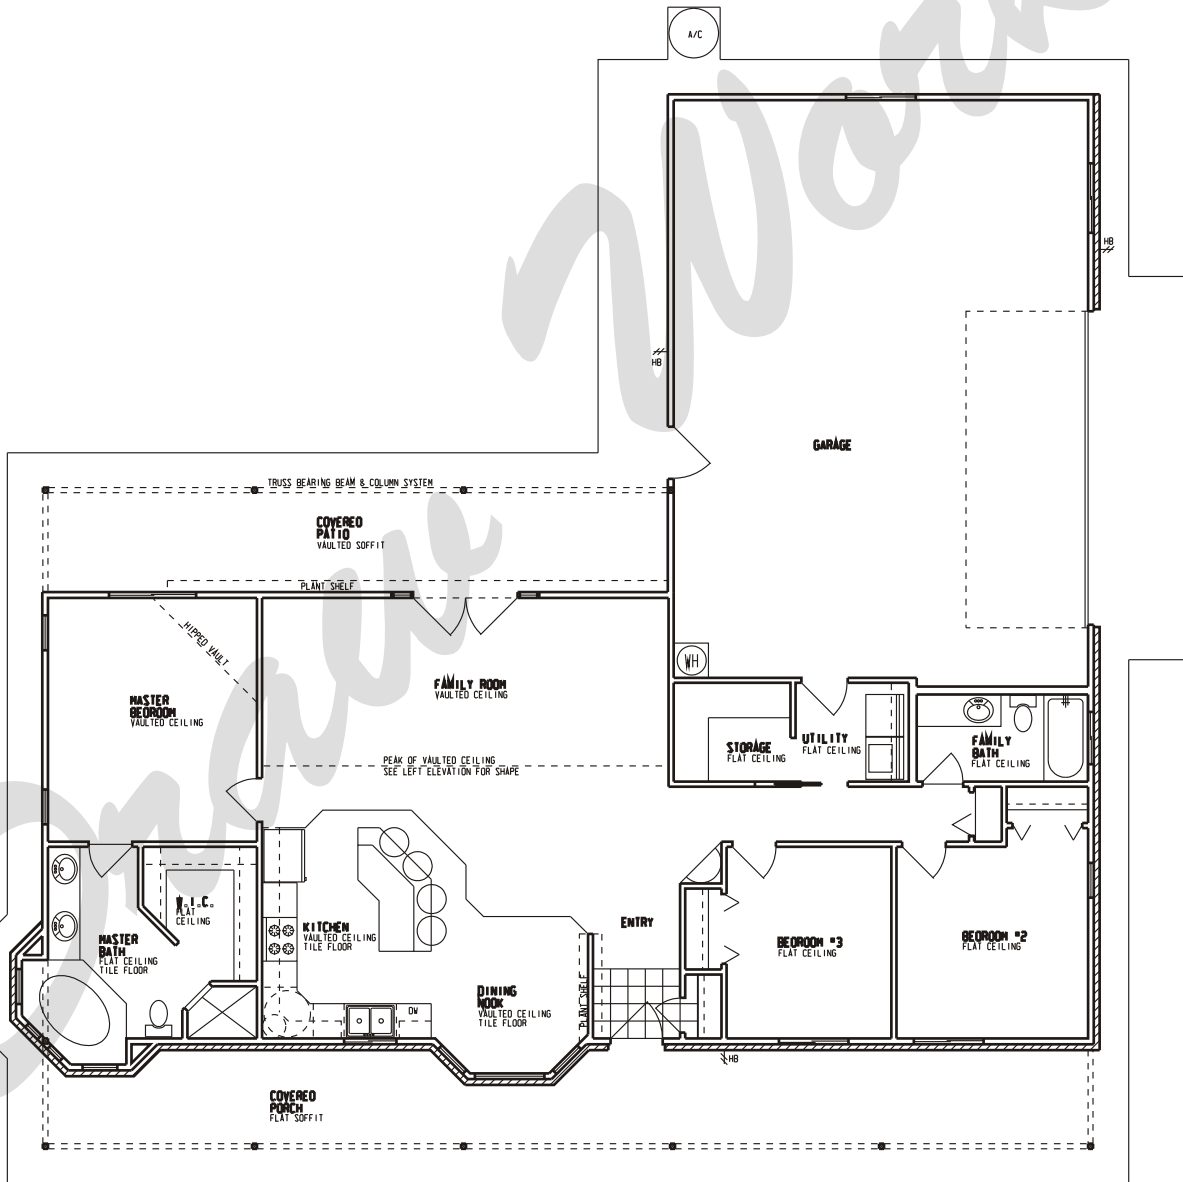

Draw Works

P.O. Box 3294 St. George, Utah 84771 (435)634-1450

WWW.TheBestHomePlans.com

Plan: Carissa

Square Feet: 1,470 Main

Overall Dimensions: 62'-6" X 55'-0"

This plan is copyrighted by Draw Works and is protected under the copyright laws of the United States and may not be copied in any form. Draw Works will pursue prosecution of any violations.