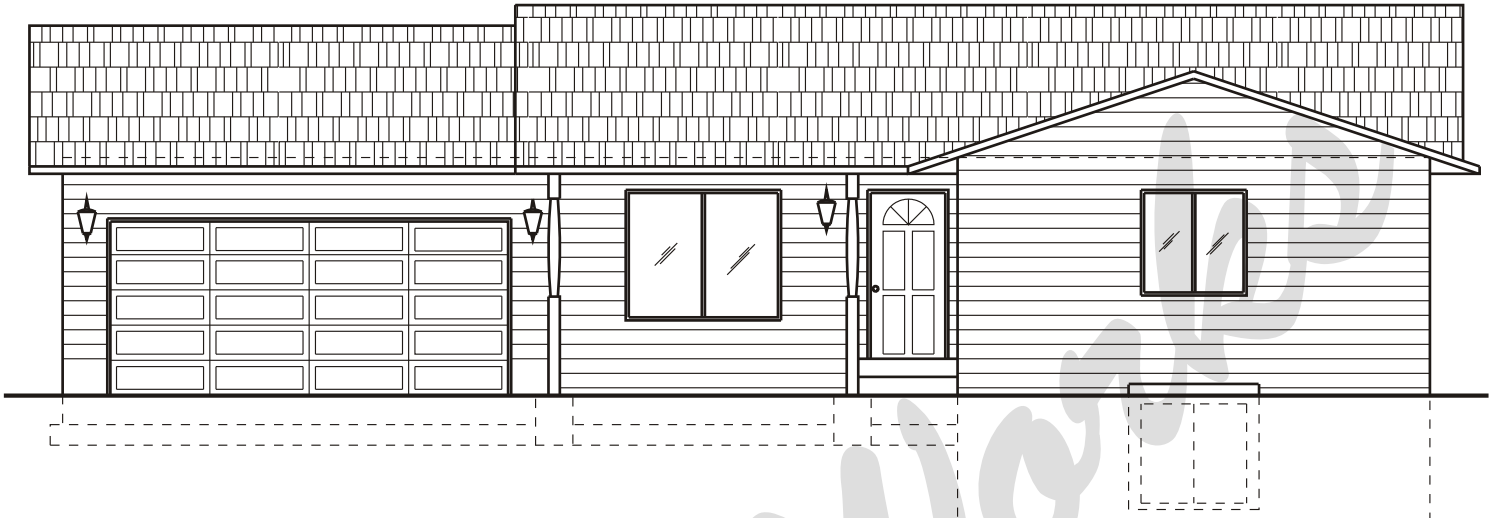

Draw Works

P.O. Box 3294 St. George, Utah 84771 (435)634-1450

WWW.TheBestHomePlans.com

Plan: Carly

Square Feet: 1,313 Main

Overall Dimensions: 55'-0" X 38'-0"

This plan is copyrighted by Draw Works and is protected under the copyright laws of the United States and may not be copied in any form. Draw Works will pursue prosecution of any violations.