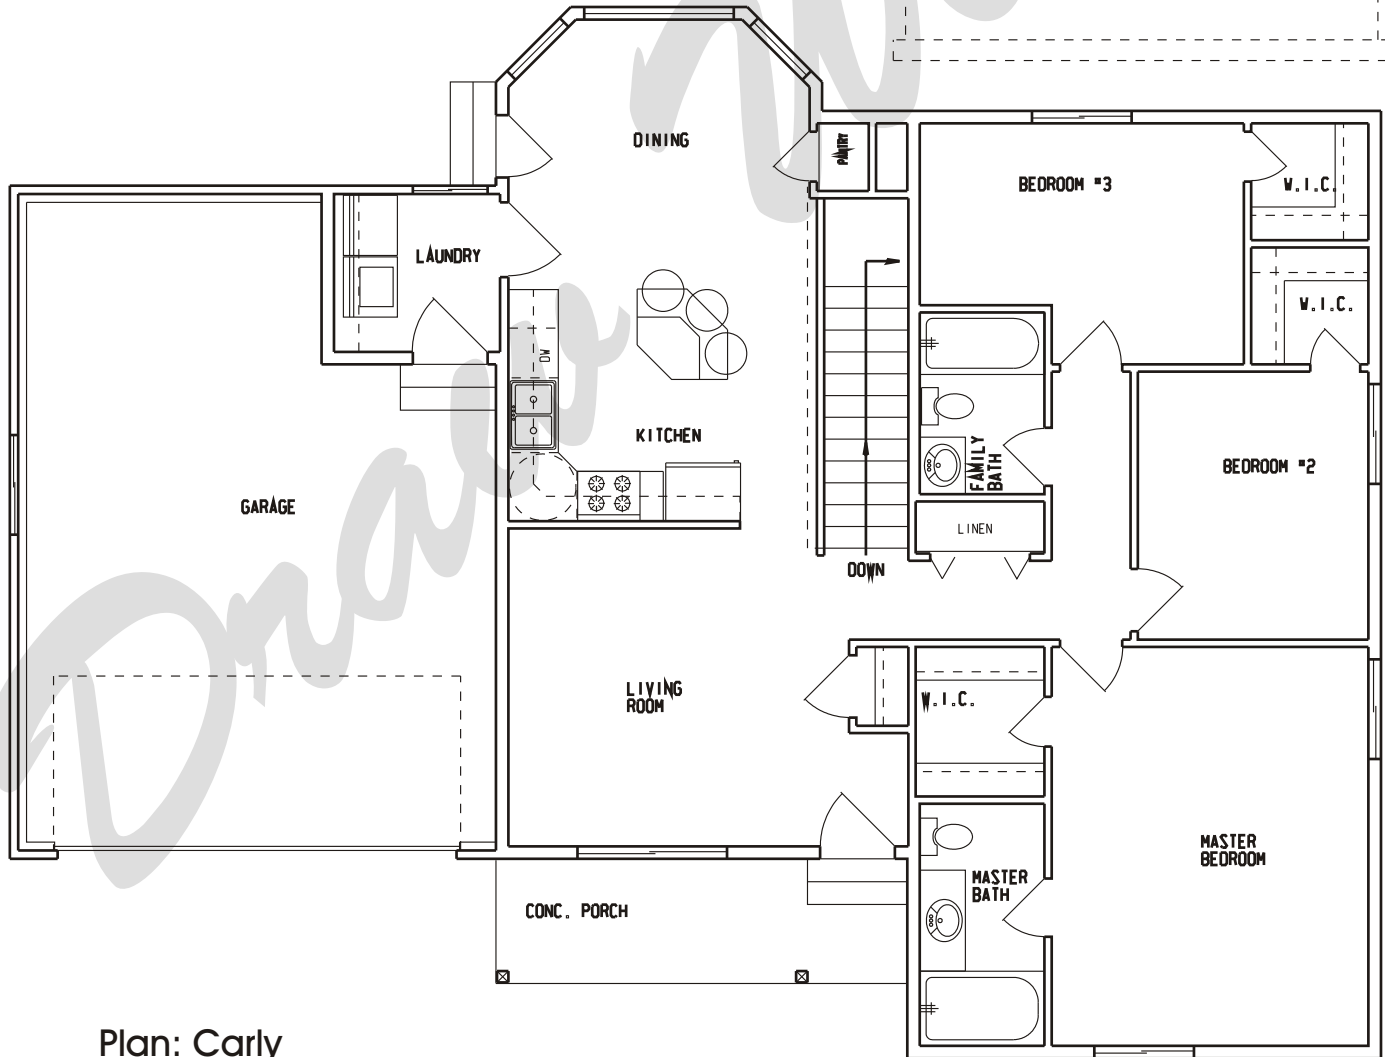

Draw Works

P.O. Box 3294 St. George, Utah 84771 (435)634-1450

WWW.TheBestHomePlans.com

Plan: Carly

Square Feet: 1,313 Main

Overall Dimensions: 55'-0" X 38'-0"

This plan is copyrighted by Draw Works and is protected under the copyright laws of the United States and may not be copied in any form. Draw Works will pursue prosecution of any violations.