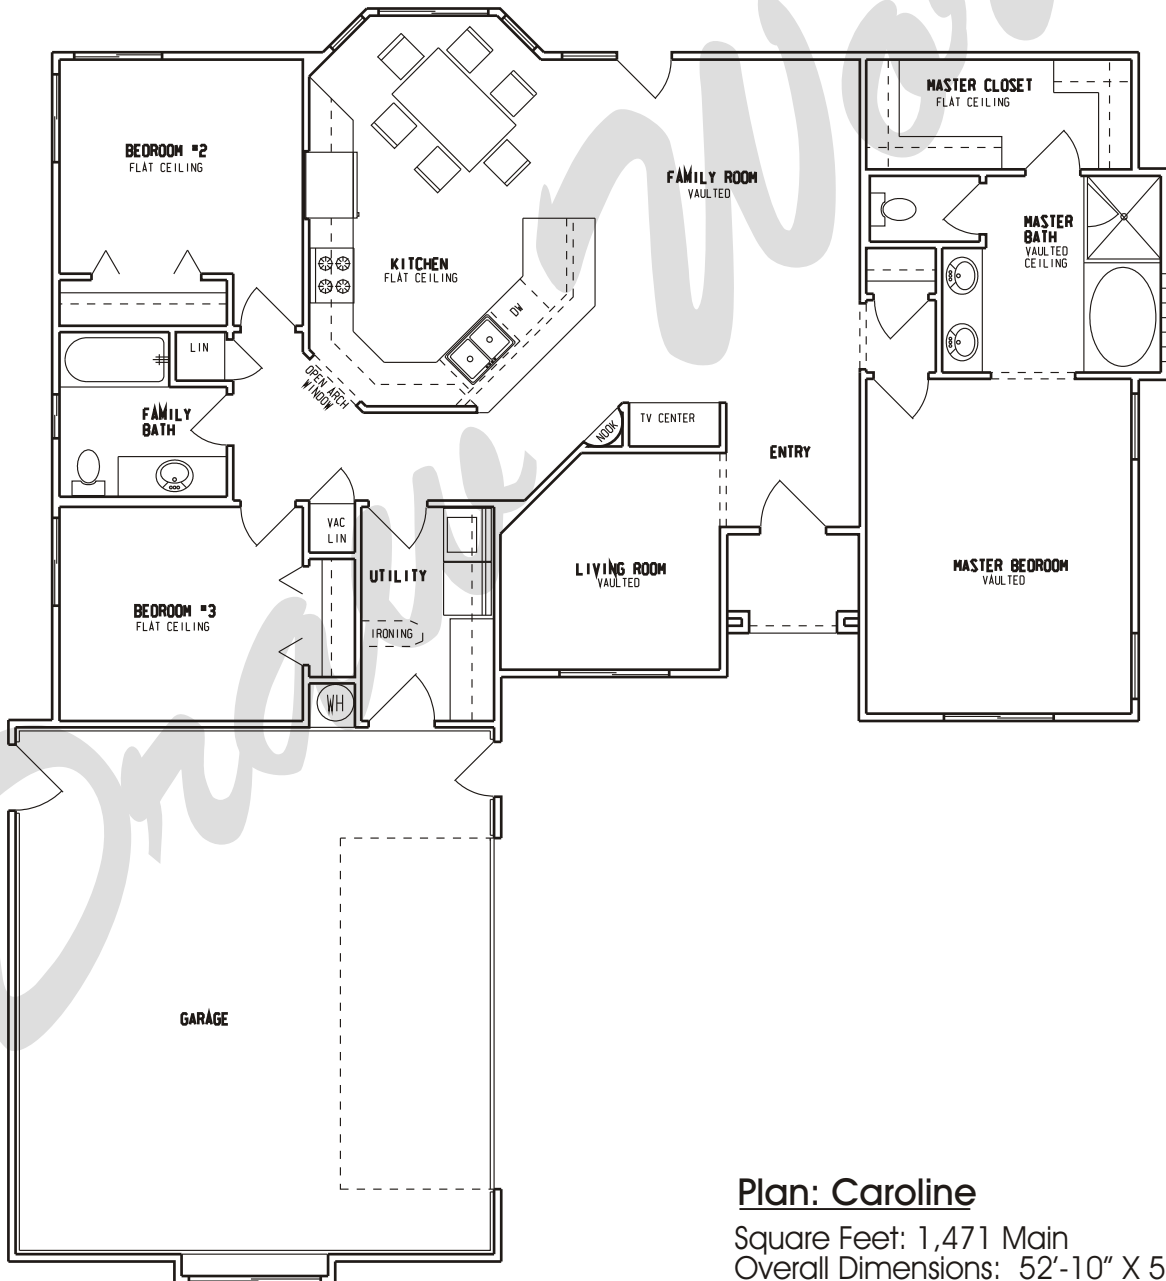

Draw Works

P.O. Box 3294 St. George, Utah 84771 (435)634-1450

WWW.TheBestHomePlans.com

Plan: Caroline

Square Feet: 1,471 Main

Overall Dimensions: 52'-10" X 57'-1"

This plan is copyrighted by Draw Works and is protected under the copyright laws of the United States and may not be copied in any form. Draw Works will pursue prosecution of any violations.