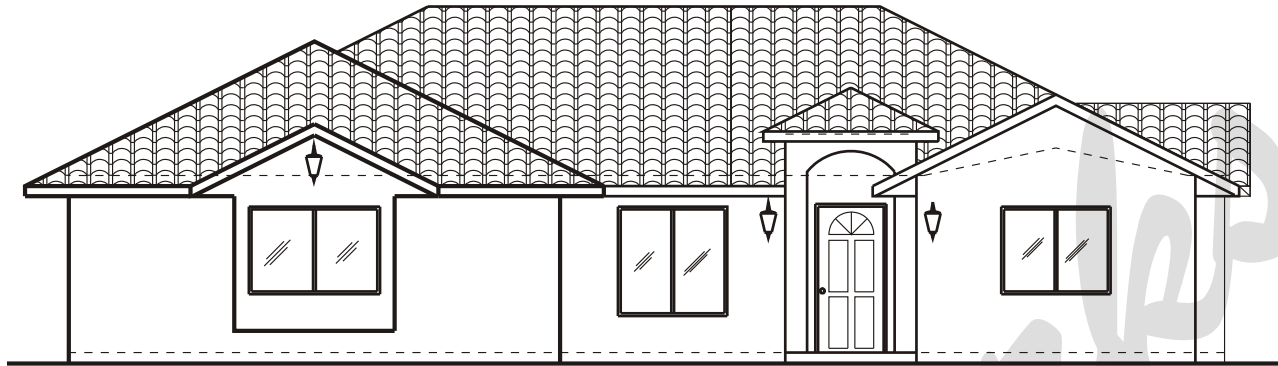

Draw Works

P.O. Box 3294 St. George, Utah 84771 (435)634-1450

WWW.TheBestHomePlans.com

Plan: Caroline

Square Feet: 1,471 Main

Overall Dimensions: 52'-10" X 57'-1"

This plan is copyrighted by Draw Works and is protected under the copyright laws of the United States and may not be copied in any form. Draw Works will pursue prosecution of any violations.