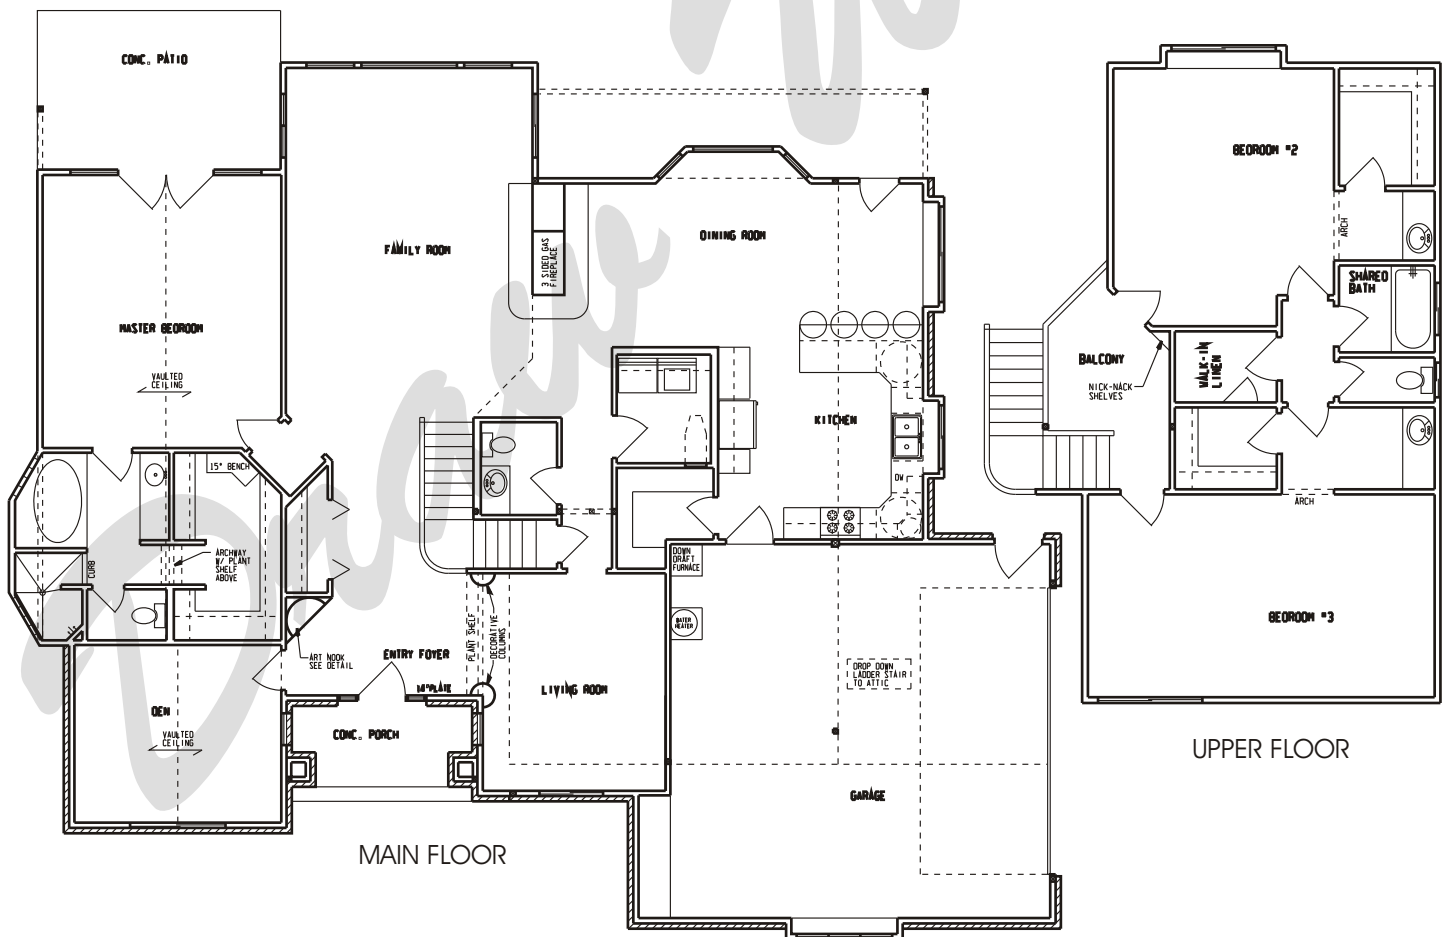

Draw Works

P.O. Box 3294 St. George, Utah 84771 (435)634-1450

Email: kthomas@infowest.com

Plan: Celeste

Square Feet: 2,002 Main 758 Upper
Overall Dimensions: 66'-0" X 55'-6"

This plan is copyrighted by Draw Works and is protected under the copyright laws of the United States and may not be copied in any form. Draw Works will pursue prosecution of any violations.