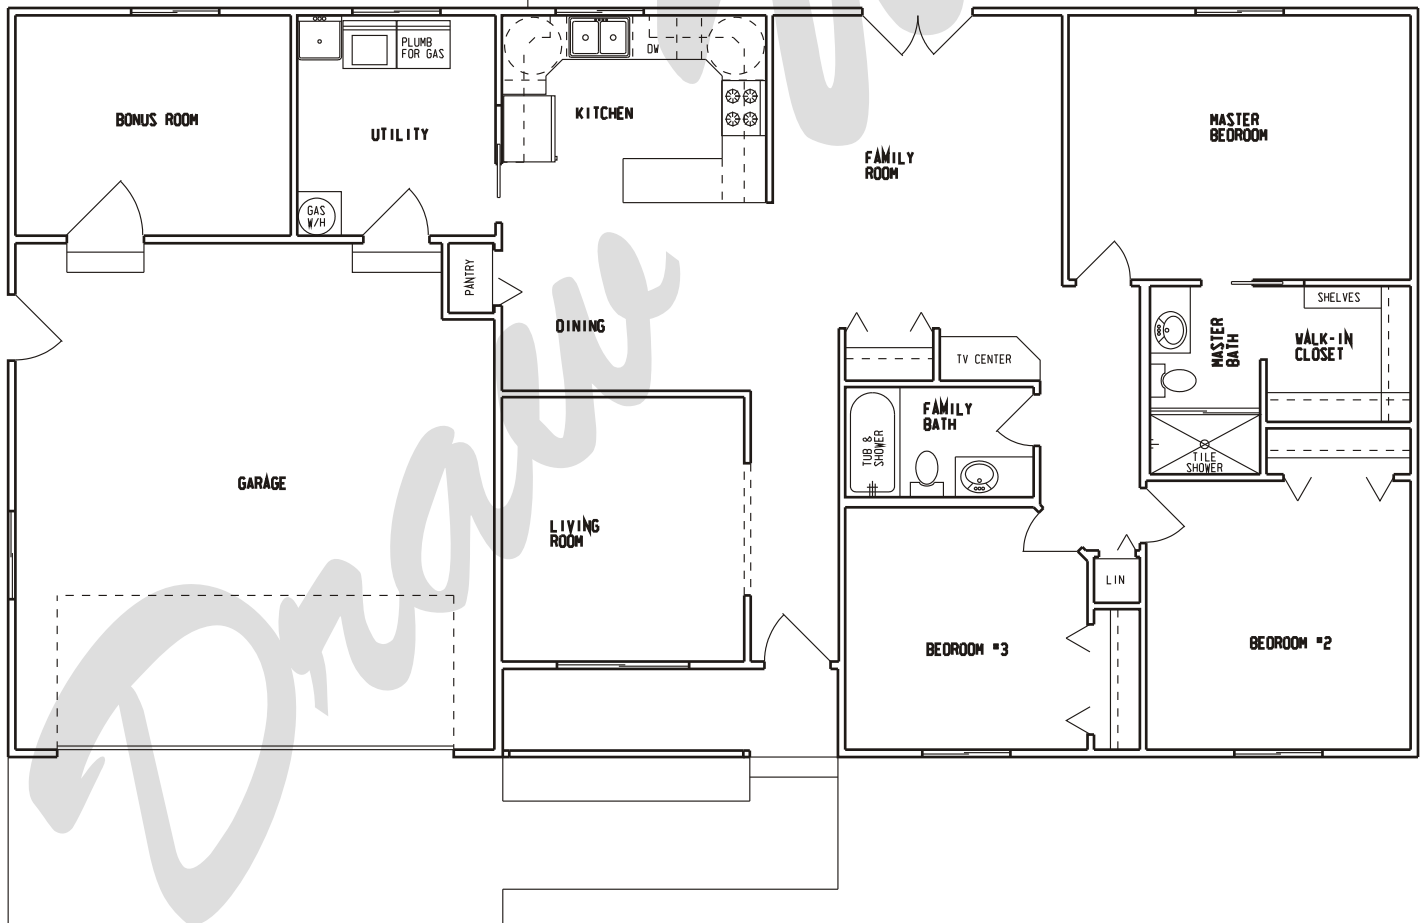

Draw Works

P.O. Box 3294 St. George, Utah 84771 (435)634-1450

WWW.TheBestHomePlans.com

Plan: Charlene

Square Feet: 1,600

Overall Dimensions: 64'-0" X 34'-0"

This plan is copyrighted by Draw Works and is protected under the copyright laws of the United States and may not be copied in any form. Draw Works will pursue prosecution of any violations.