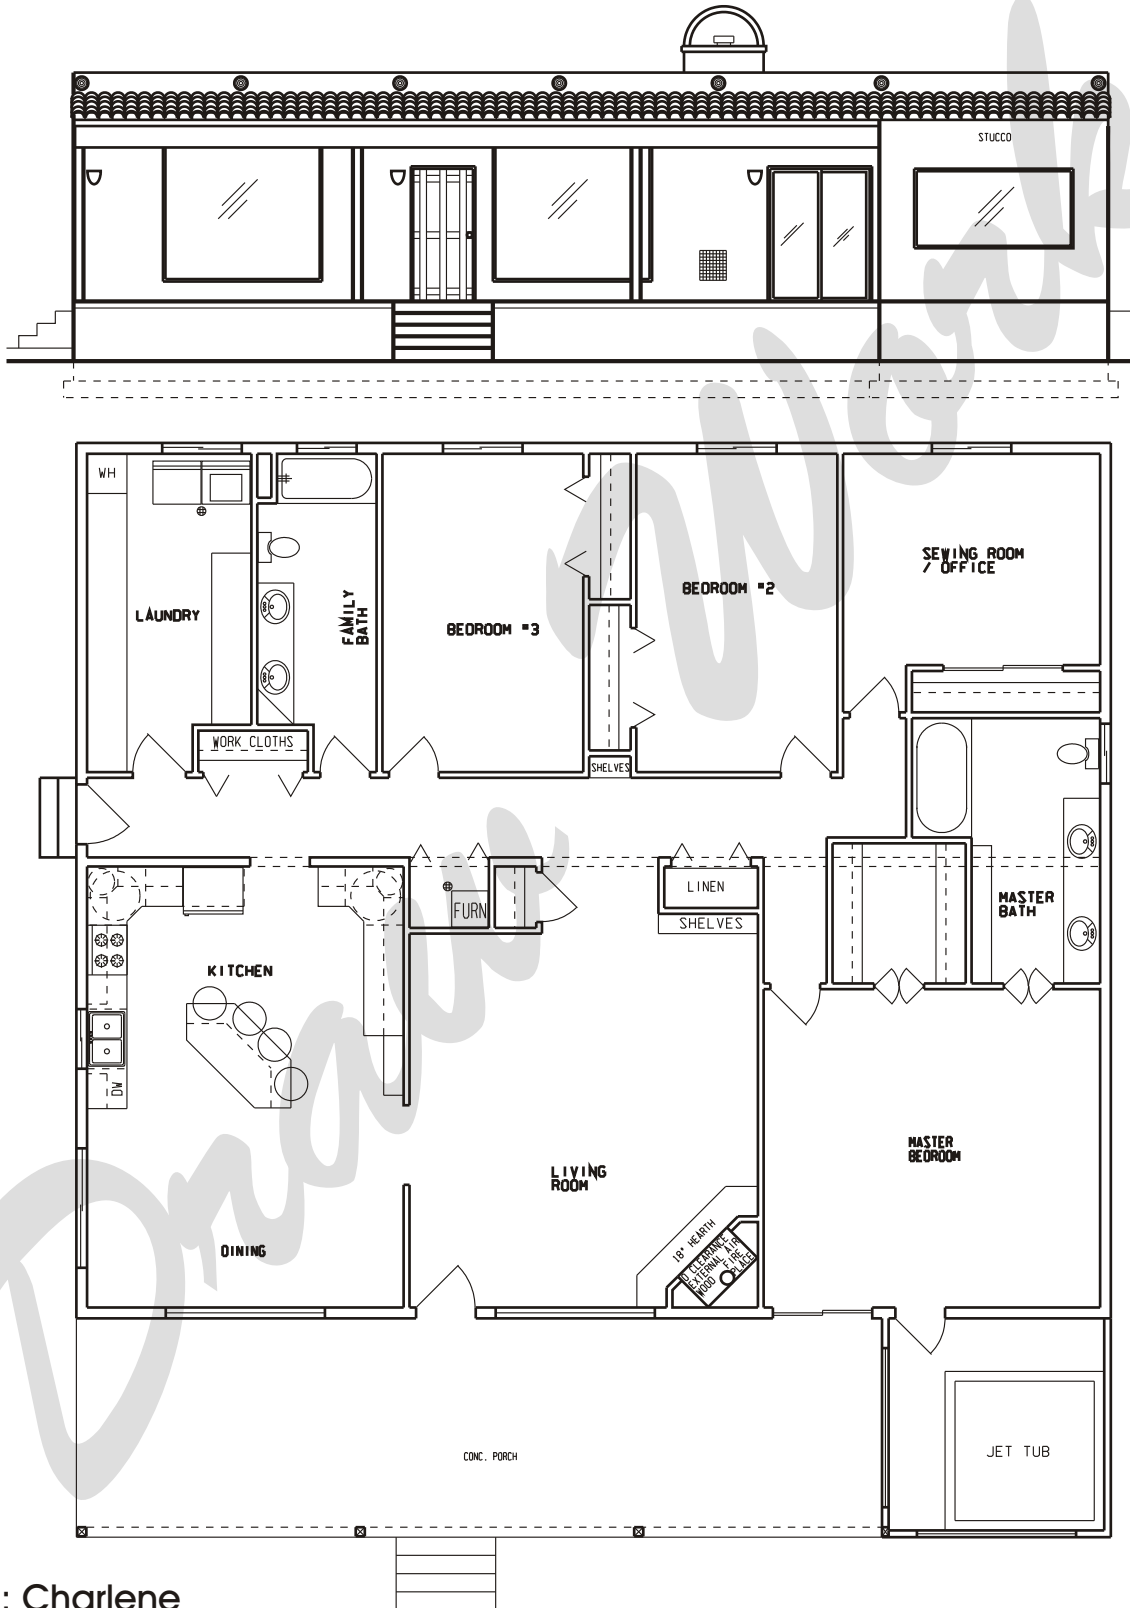

Draw Works

P.O. Box 3294 St. George, Utah 84771 (435)634-1450

WWW.TheBestHomePlans.com

Plan: Charlene

Square Feet: 2,415

Overall Dimensions: 52'-0" X 55'-0"

This plan is copyrighted by Draw Works and is protected under the copyright laws of the United States and may not be copied in any form. Draw Works will pursue prosecution of any violations.