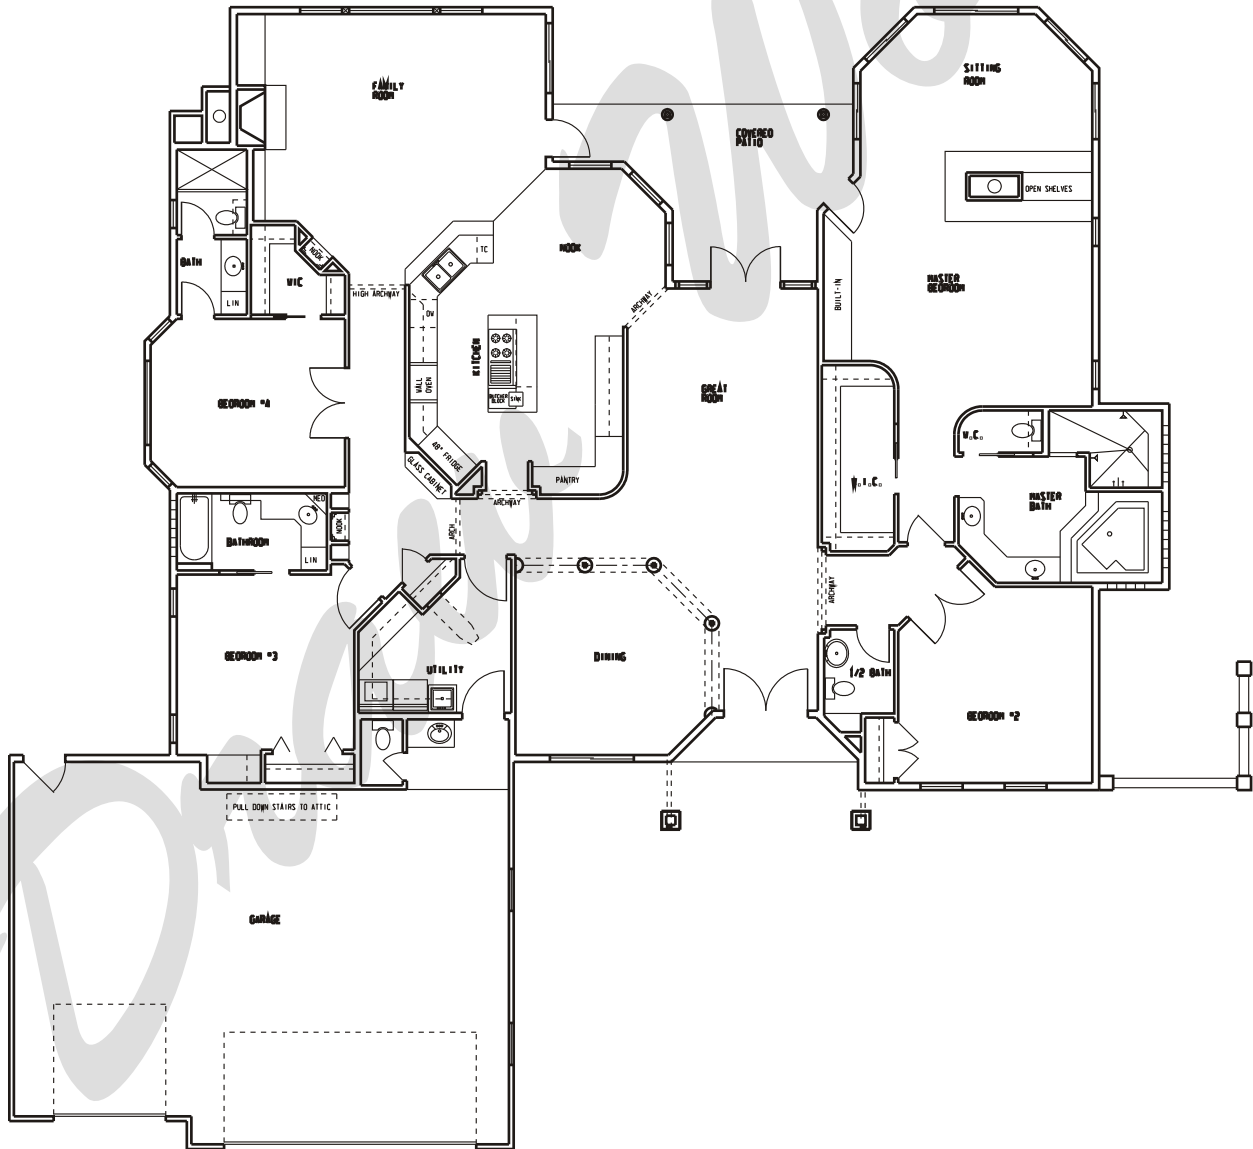

# Draw Works

P.O. Box 3294 St. George, Utah 84771 (435)634-1450

WWW.TheBestHomePlans.com

## Plan: Christine

Square Feet: 3,270

Overall Dimensions: 82'-10" X 81'-6"

This plan is copyrighted by Draw Works and is protected under the copyright laws of the United States and may not be copied in any form. Draw Works will pursue prosecution of any violations.