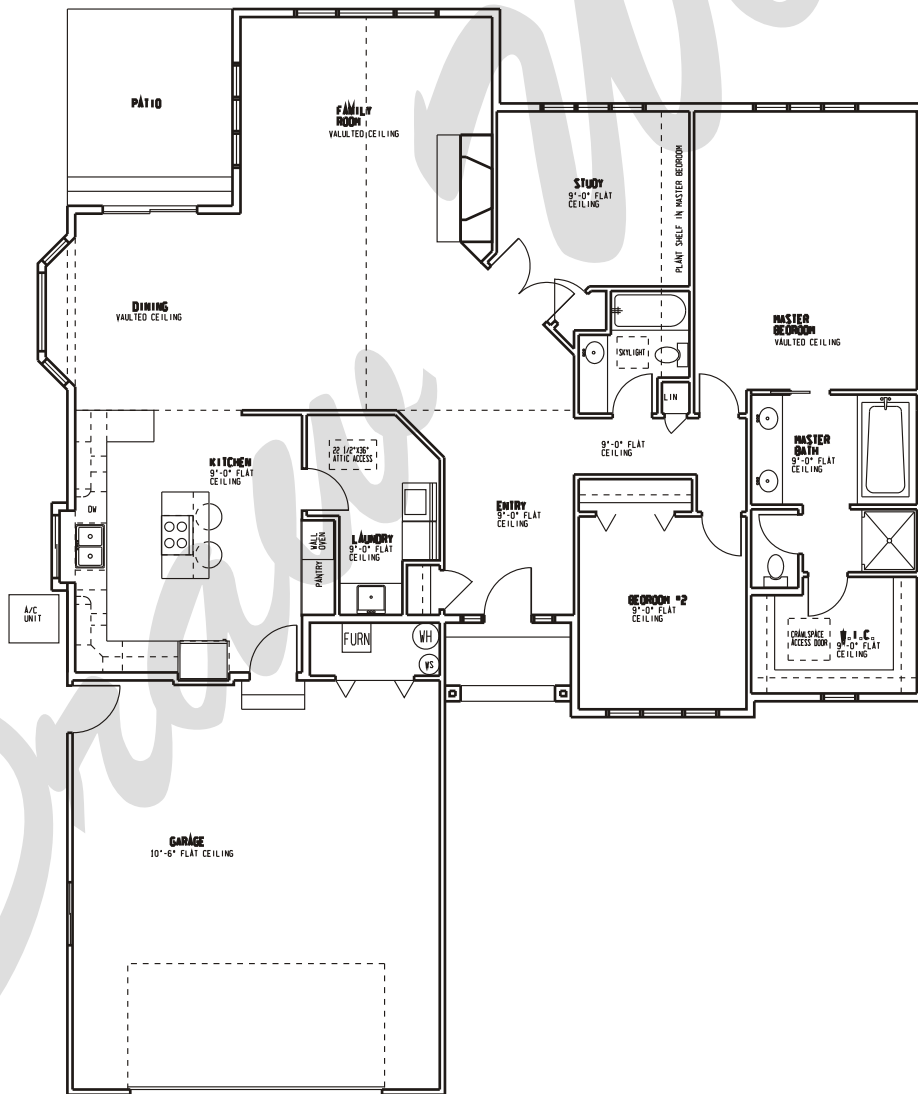

Draw Works

P.O. Box 3294 St. George, Utah 84771 (435)634-1450

WWW.TheBestHomePlans.com

Plan: Dakota

Square Feet: 2,060

Overall Dimensions: 56'-5" X 69'-0"

This plan is copyrighted by Draw Works and is protected under the copyright laws of the United States and may not be copied in any form. Draw Works will pursue prosecution of any violations.