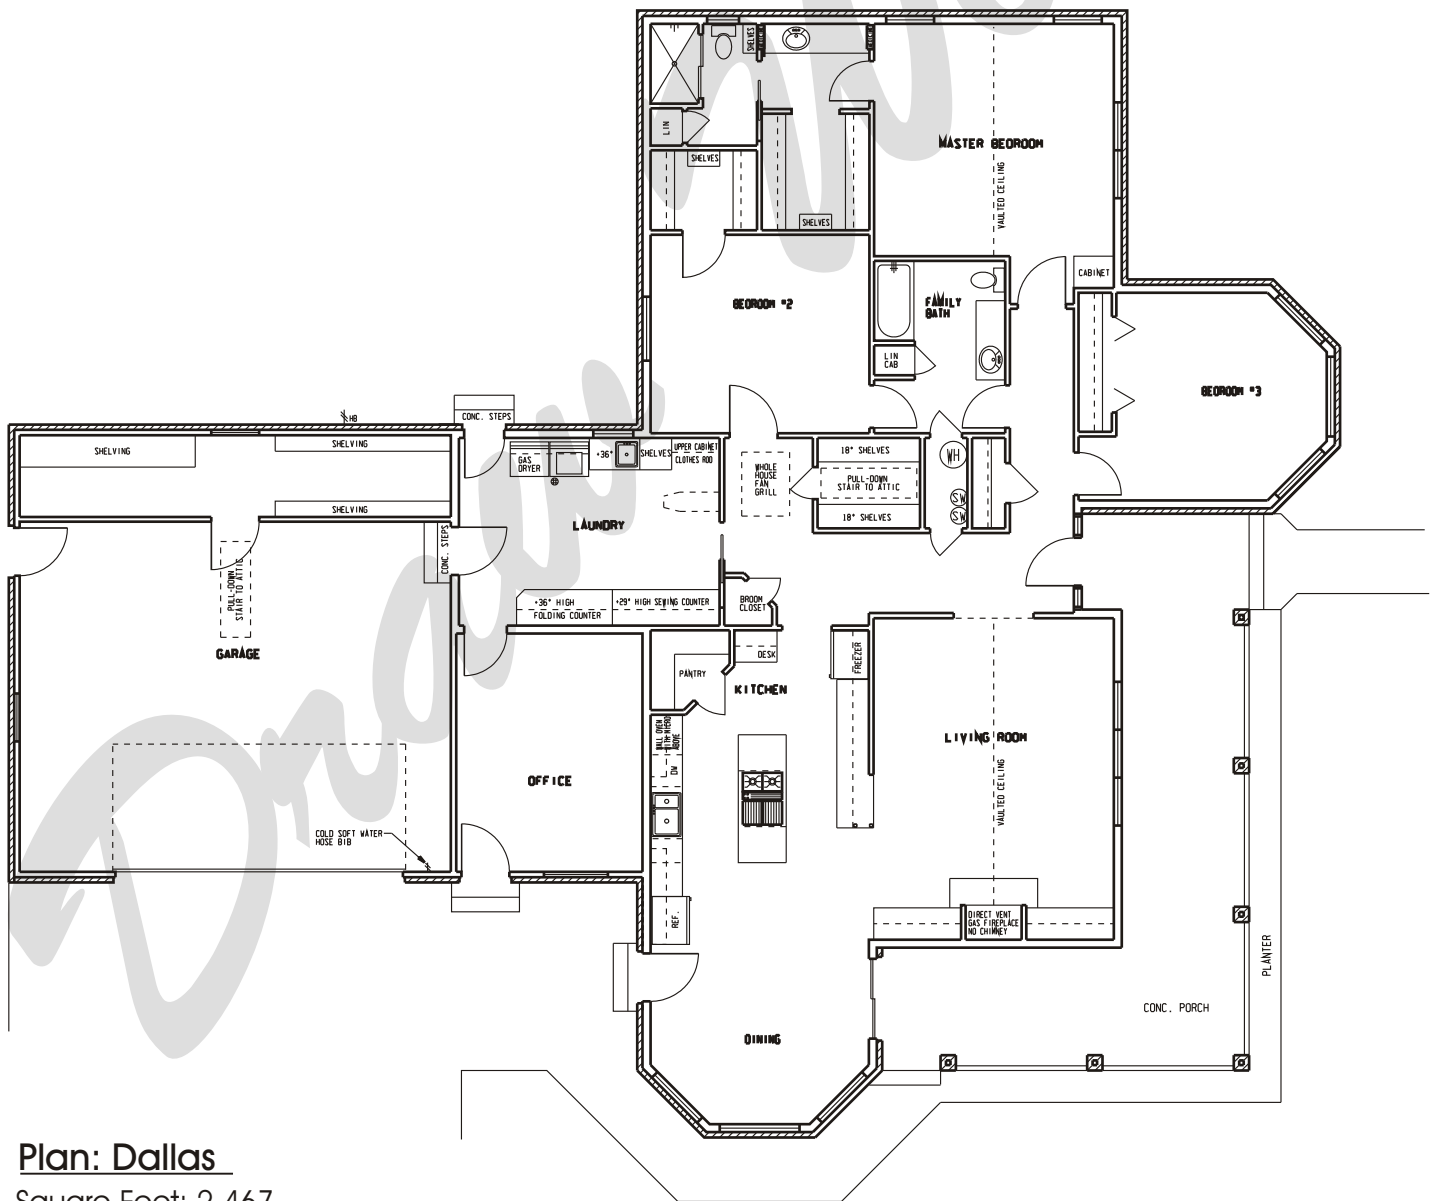

Draw Works

P.O. Box 3294 St. George, Utah 84771 (435)634-1450

WWW.TheBestHomePlans.com

Plan: Dallas

Square Feet: 2,467

Overall Dimensions: 83'-4" X 70'-6"

This plan is copyrighted by Draw Works and is protected under the copyright laws of the United States and may not be copied in any form. Draw Works will pursue prosecution of any violations.