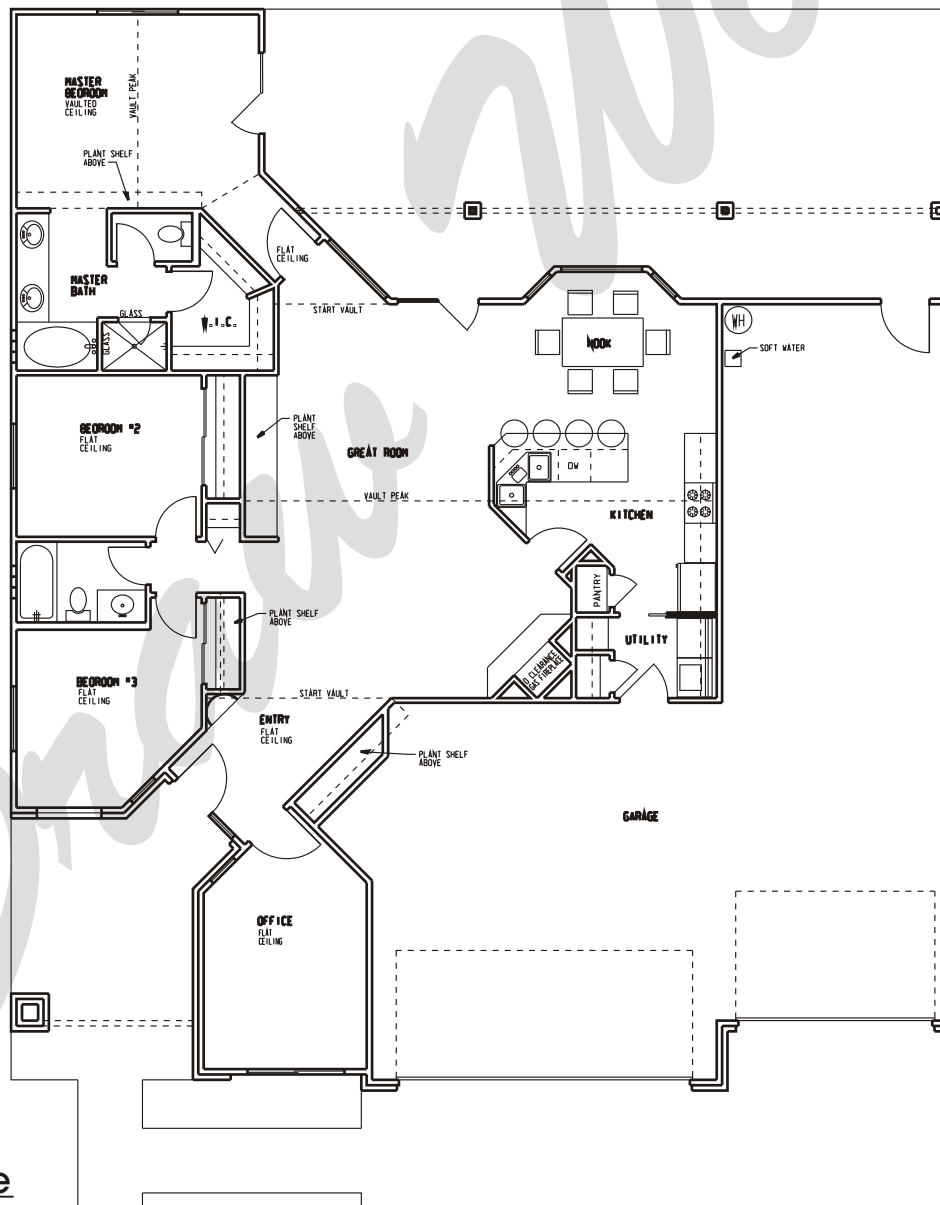

# Draw Works

P.O. Box 3294 St. George, Utah 84771 (435)634-1450

WWW.TheBestHomePlans.com

## Plan: Danette

Square Feet: 1,730

Overall Dimensions: 58'-0" X 67'-0"

This plan is copyrighted by Draw Works and is protected under the copyright laws of the United States and may not be copied in any form. Draw Works will pursue prosecution of any violations.