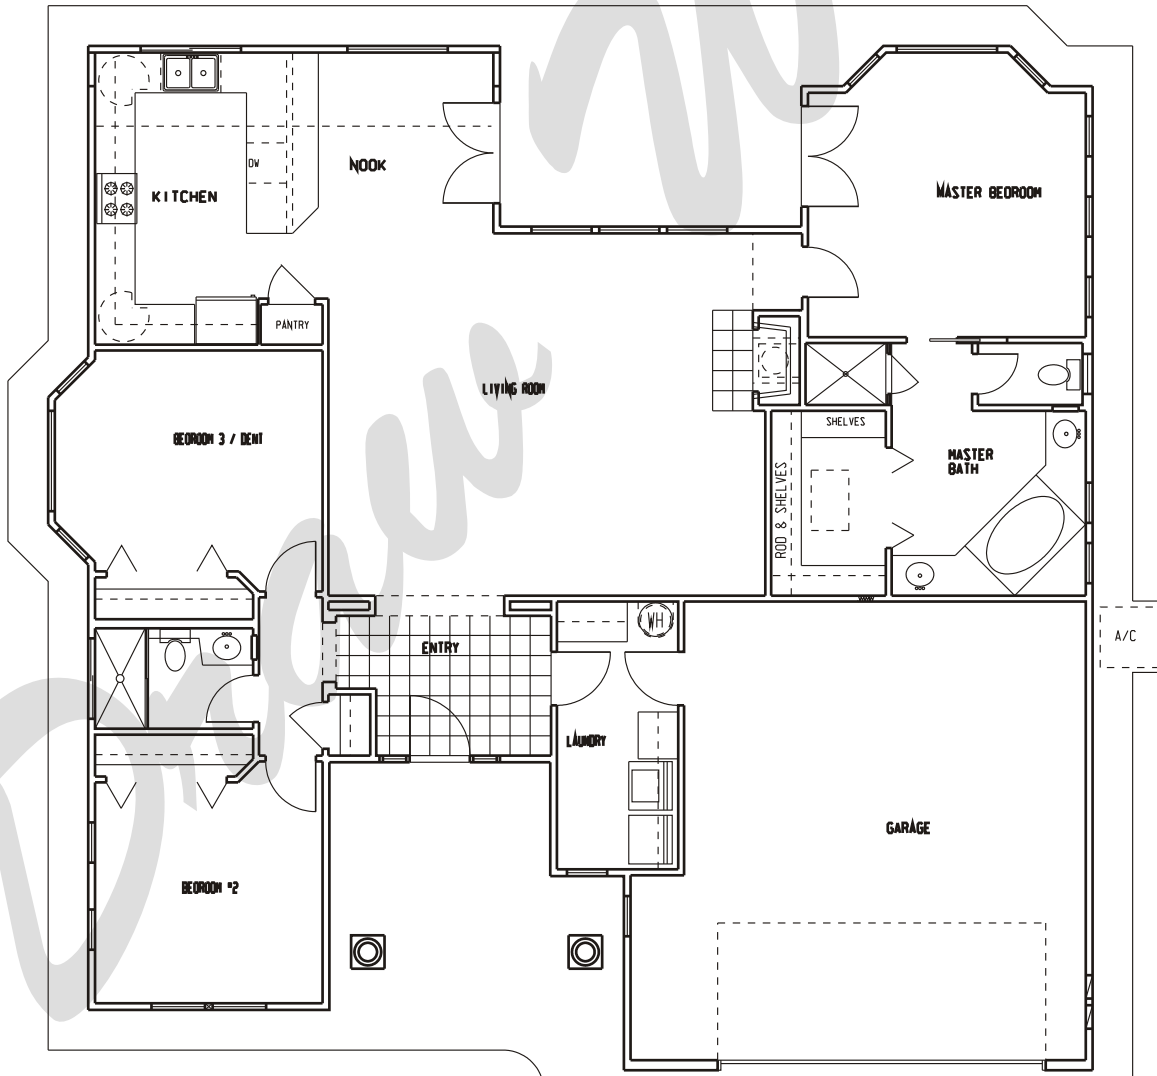

Draw Works

P.O. Box 3294 St. George, Utah 84771 (435)634-1450

WWW.TheBestHomePlans.com

Plan: Danielle

Square Feet: 1,675

Overall Dimensions: 52'-0" X 51'-0"

This plan is copyrighted by Draw Works and is protected under the copyright laws of the United States and may not be copied in any form. Draw Works will pursue prosecution of any violations.