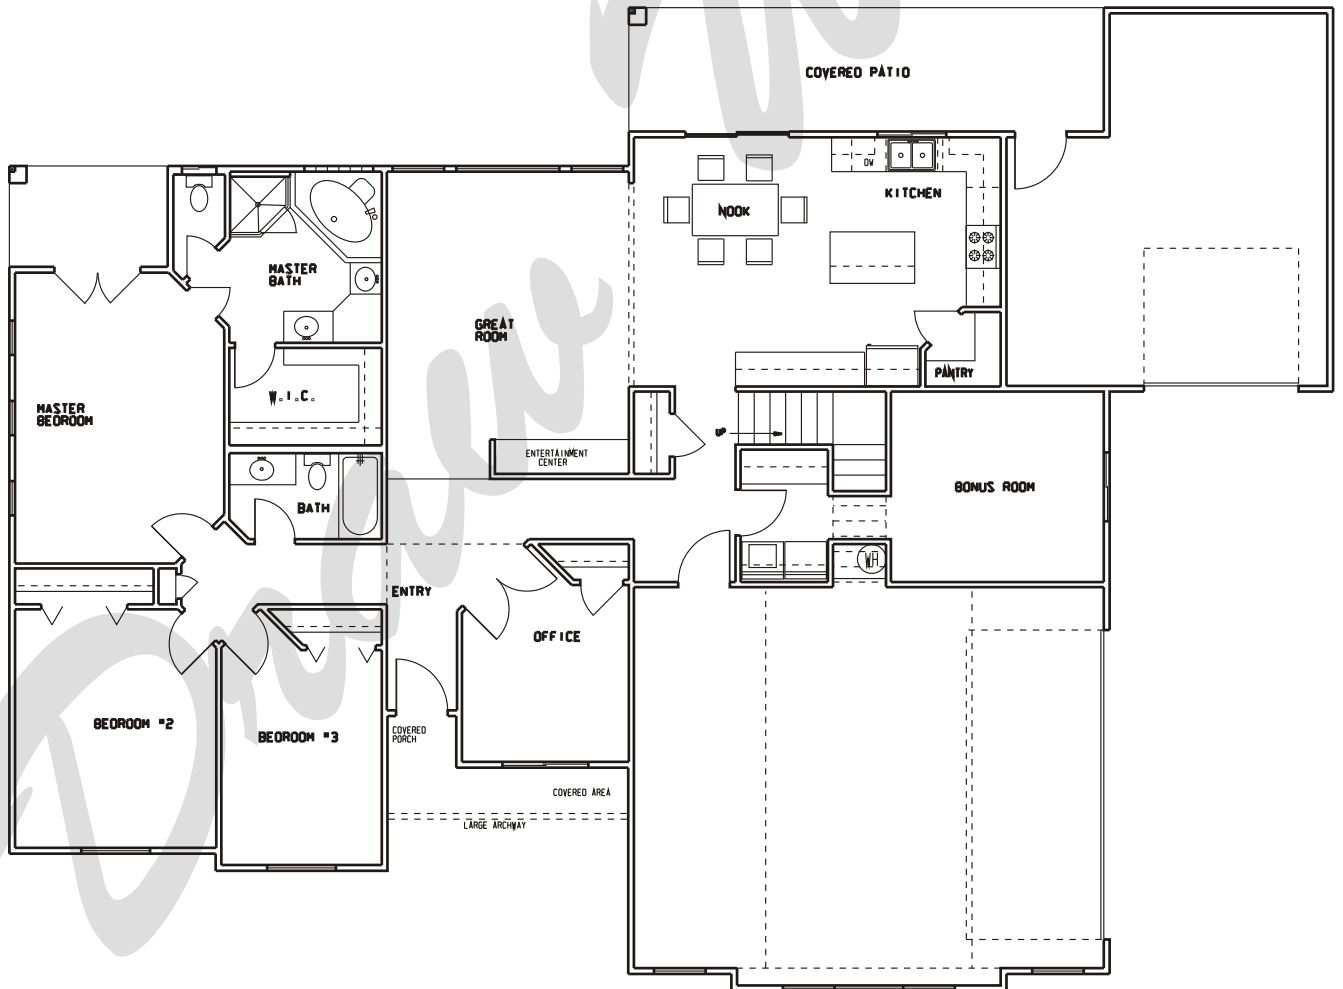

Draw Works

P.O. Box 3294 St. George, Utah 84771 (435)634-1450

WWW.TheBestHomePlans.com

Plan: Darcy

Square Feet: 1,816 Main 274 Bonus Room

Overall Dimensions: 77'-0" X 57'-0"

This plan is copyrighted by Draw Works and is protected under the copyright laws of the United States and may not be copied in any form. Draw Works will pursue prosecution of any violations.