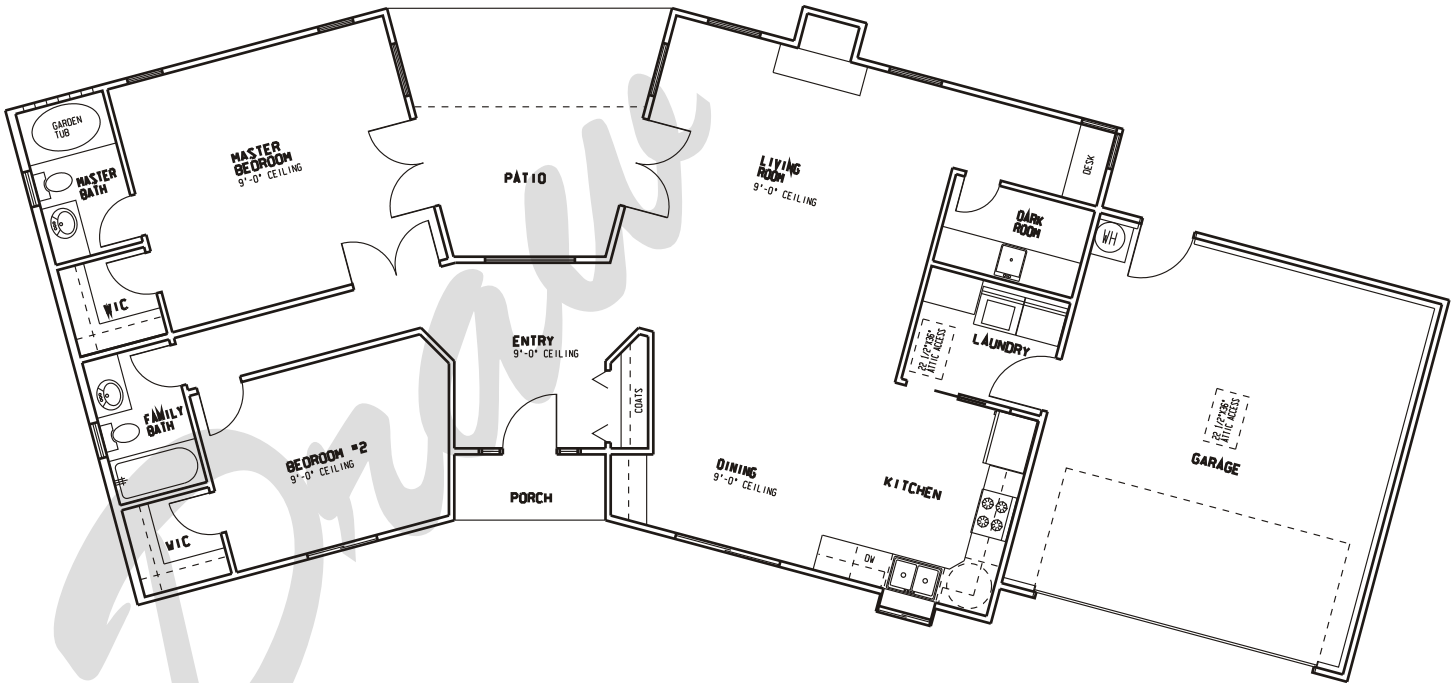

Draw Works

P.O. Box 3294 St. George, Utah 84771 (435)634-1450

WWW.TheBestHomePlans.com

Plan: Darlene

Square Feet: 1,409

Overall Dimensions: 81'-0" X 38'-0"

This plan is copyrighted by Draw Works and is protected under the copyright laws of the United States and may not be copied in any form. Draw Works will pursue prosecution of any violations.