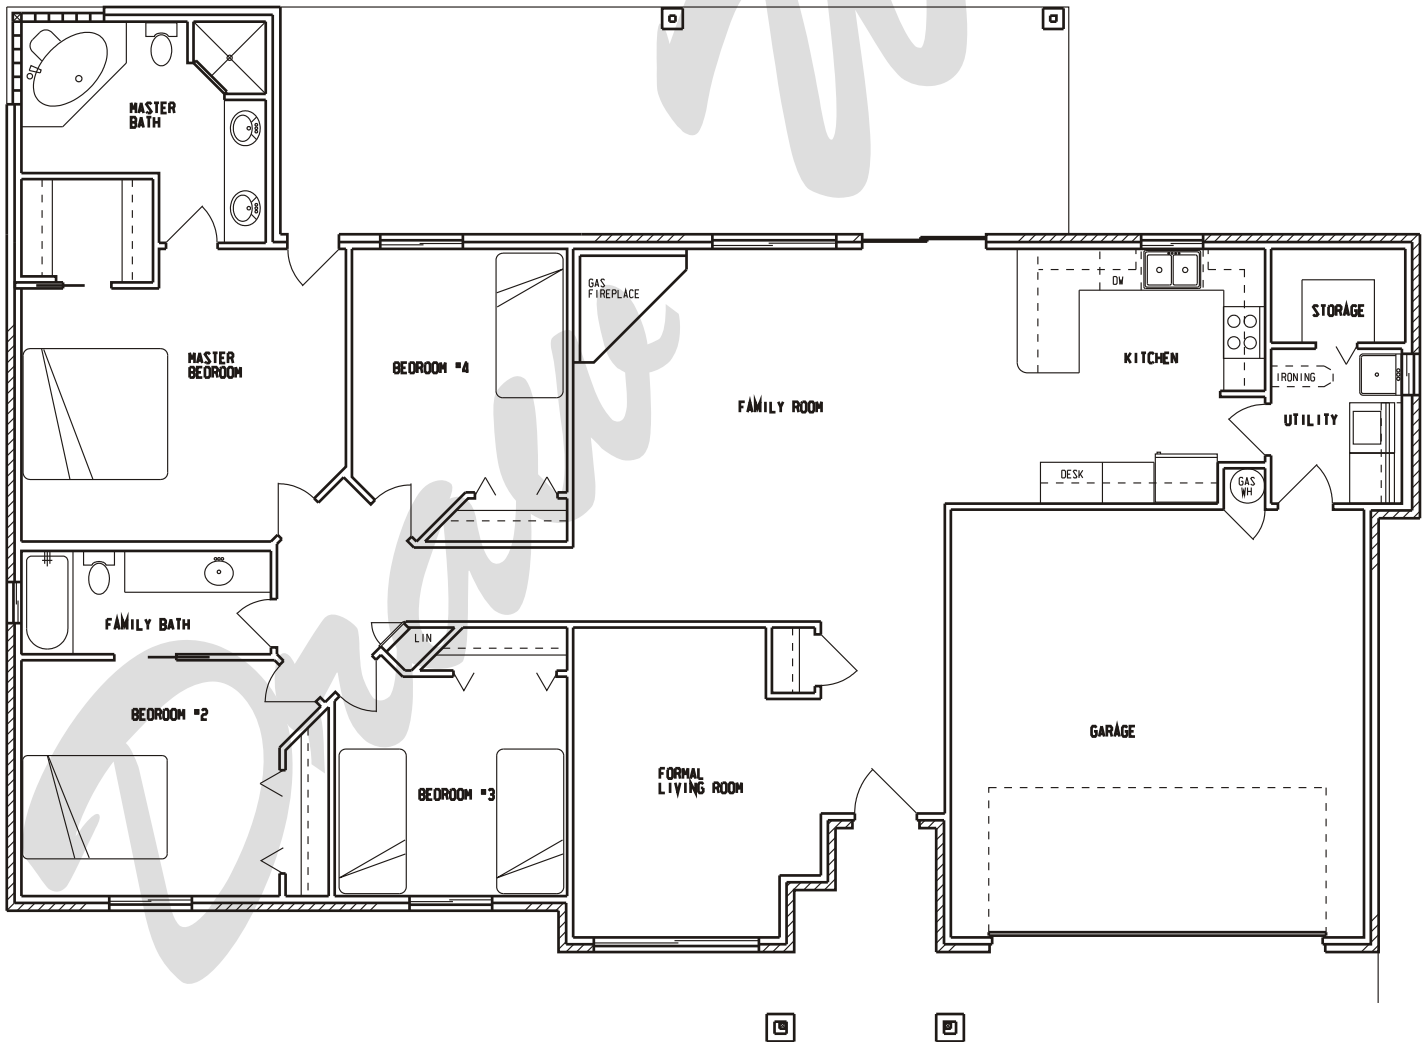

Draw Works

P.O. Box 3294 St. George, Utah 84771 (435)634-1450

WWW.TheBestHomePlans.com

Plan: Dawn

Square Feet: 1,944

Overall Dimensions: 68'-6" X 50'-0"

This plan is copyrighted by Draw Works and is protected under the copyright laws of the United States and may not be copied in any form. Draw Works will pursue prosecution of any violations.