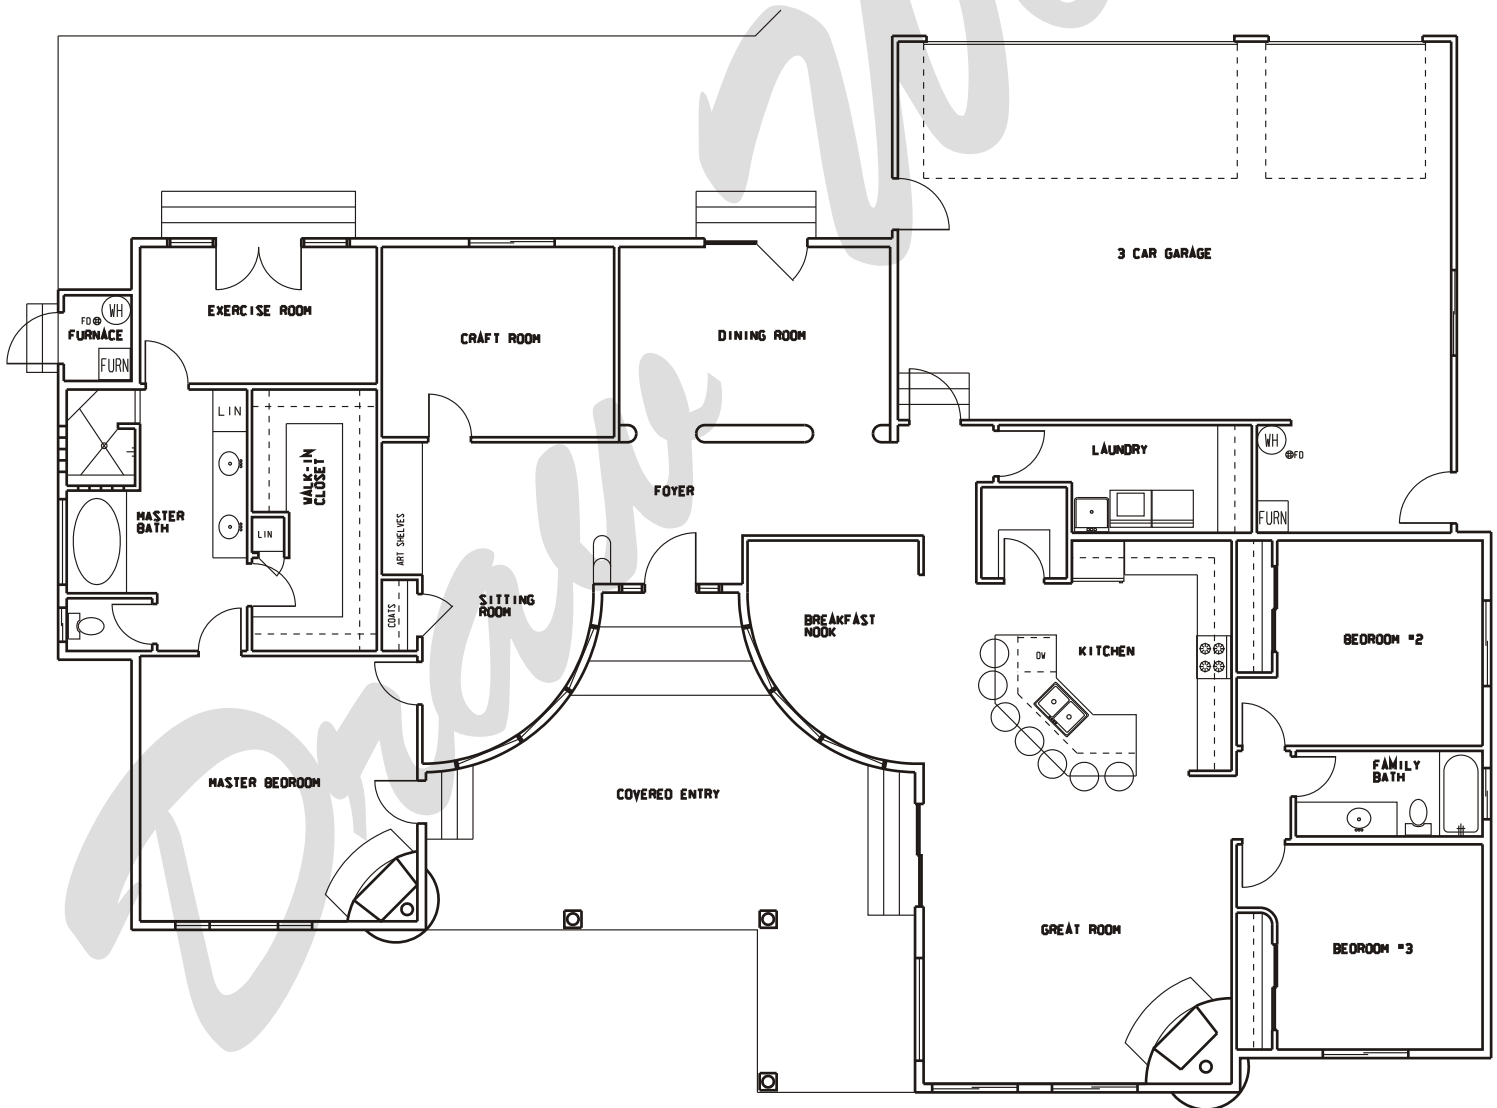

## Plan: Deanna

Square Feet: 2,742

Overall Dimensions: 83'-9" X 61'-9"

This plan is copyrighted by Draw Works and is protected under the copyright laws of the United States and may not be copied in any form. Draw Works will pursue prosecution of any violations.