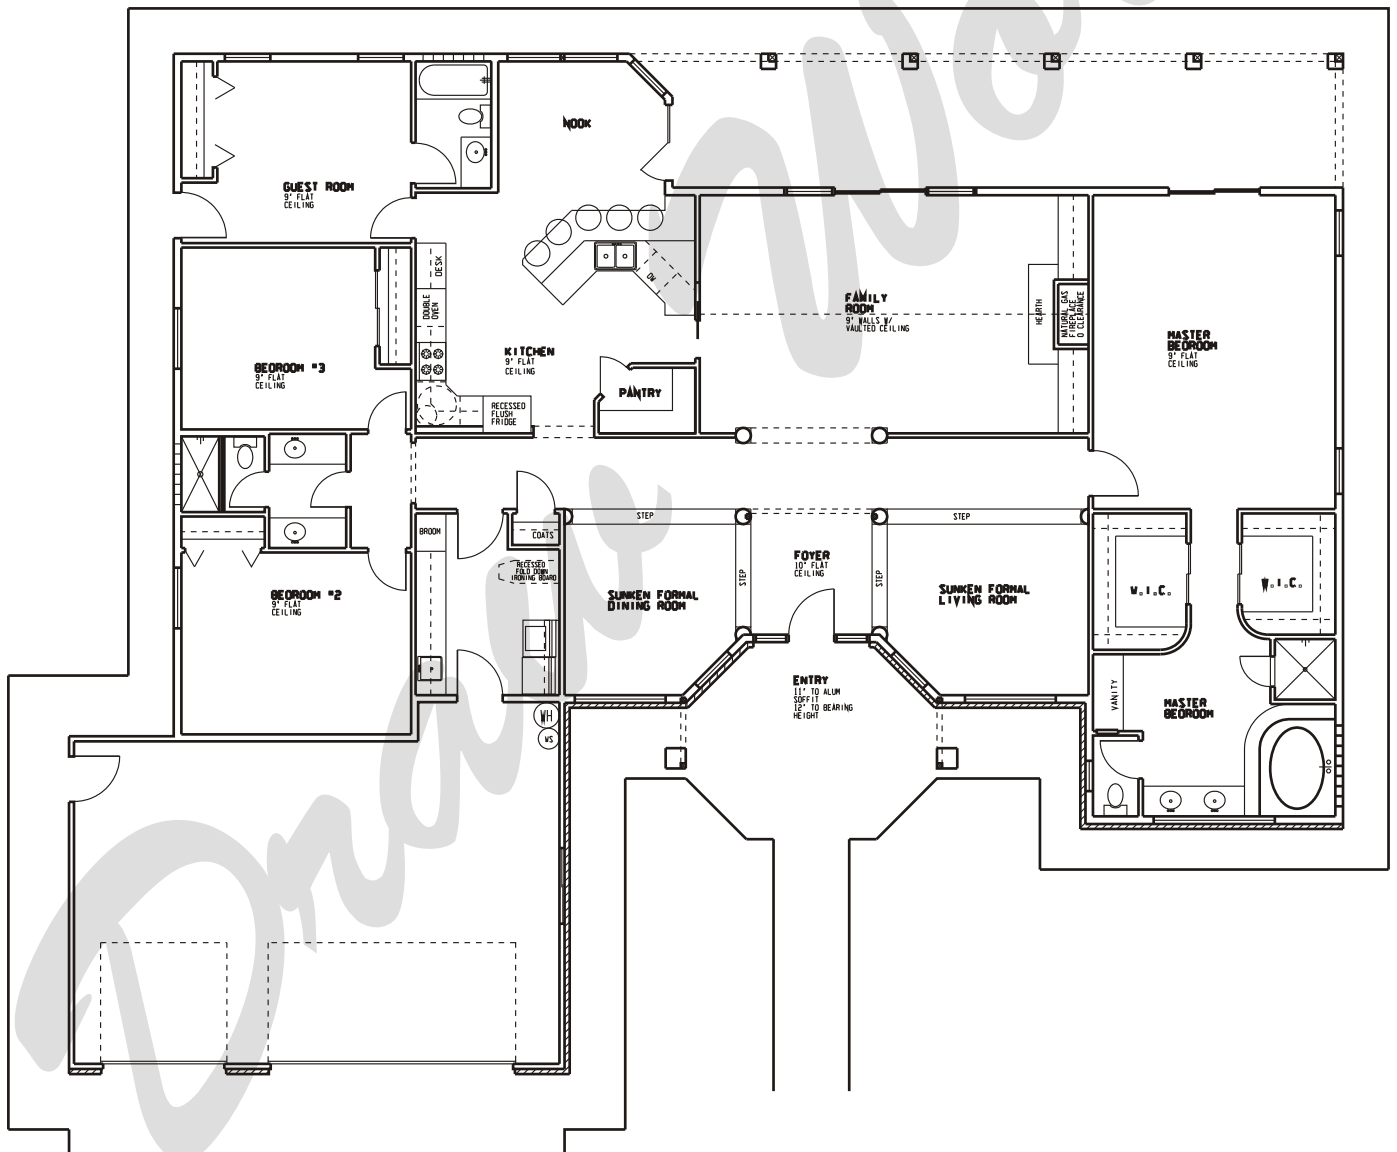

Draw Works

P.O. Box 3294 St. George, Utah 84771 (435)634-1450

WWW.TheBestHomePlans.com

Plan: Deborah

Square Feet: 3,037

Overall Dimensions: 84'-0" X 67'-4"

This plan is copyrighted by Draw Works and is protected under the copyright laws of the United States and may not be copied in any form. Draw Works will pursue prosecution of any violations.