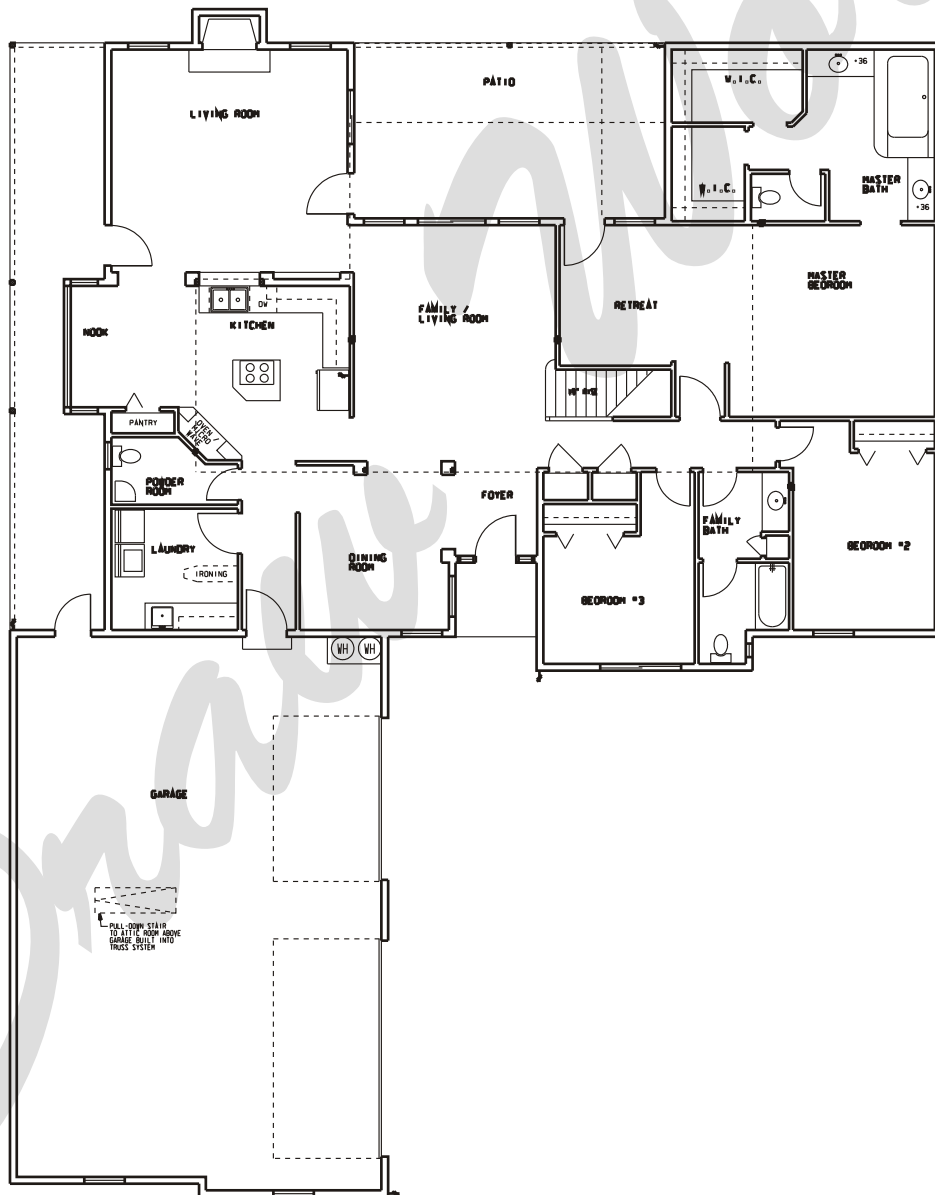

Draw Works

P.O. Box 3294 St. George, Utah 84771 (435)634-1450

WWW.TheBestHomePlans.com

Plan: Delilah

Square Feet: 2,466 Main 826 House Attic 422 Garage Attic

Overall Dimensions: 69'-0" X 88'-0"

This plan is copyrighted by Draw Works and is protected under the copyright laws of the United States and may not be copied in any form. Draw Works will pursue prosecution of any violations.