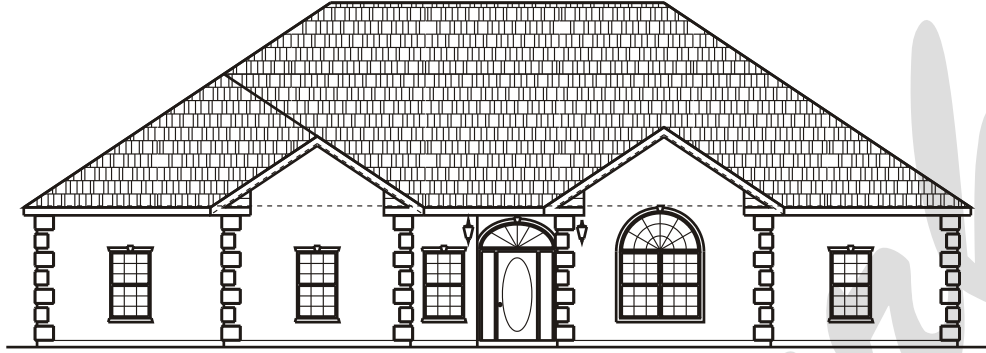

Draw Works

P.O. Box 3294 St. George, Utah 84771 (435)634-1450

WWW.TheBestHomePlans.com

Plan: Delilah

Square Feet: 2,466 Main 826 House Attic 422 Garage Attic

Overall Dimensions: 69'-0" X 88'-0"

This plan is copyrighted by Draw Works and is protected under the copyright laws of the United States and may not be copied in any form. Draw Works will pursue prosecution of any violations.