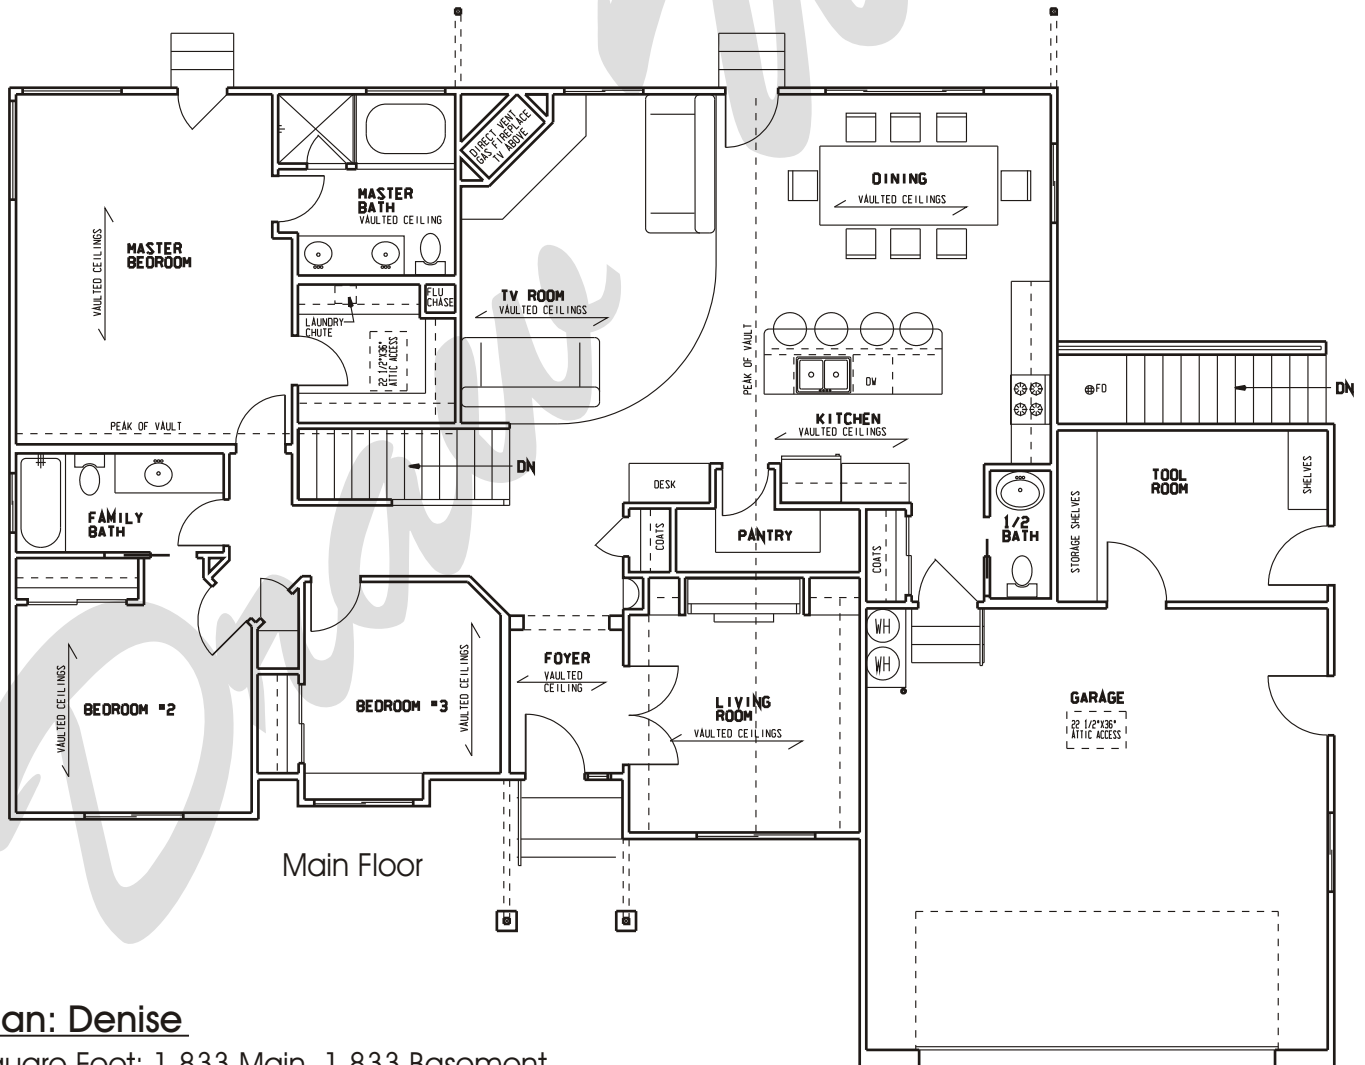

Draw Works

P.O. Box 3294 St. George, Utah 84771 (435)634-1450

WWW.TheBestHomePlans.com

Plan: Denise

Square Feet: 1,833 Main 1,833 Basement

Overall Dimensions: 67'-0" X 49'-6"

This plan is copyrighted by Draw Works and is protected under the copyright laws of the United States and may not be copied in any form. Draw Works will pursue prosecution of any violations.