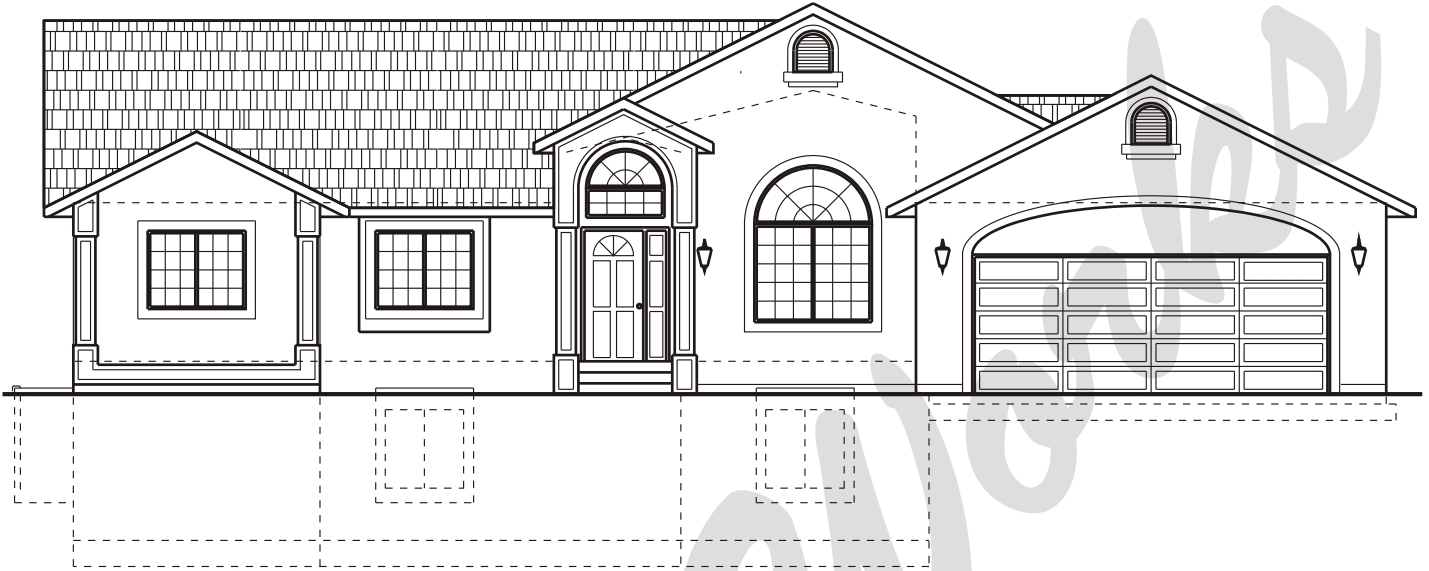

Draw Works

P.O. Box 3294 St. George, Utah 84771 (435)634-1450

WWW.TheBestHomePlans.com

Plan: Denise

Square Feet: 1,833 Main 1,833 Basement

Overall Dimensions: 67'-0" X 49'-6"

This plan is copyrighted by Draw Works and is protected under the copyright laws of the United States and may not be copied in any form. Draw Works will pursue prosecution of any violations.