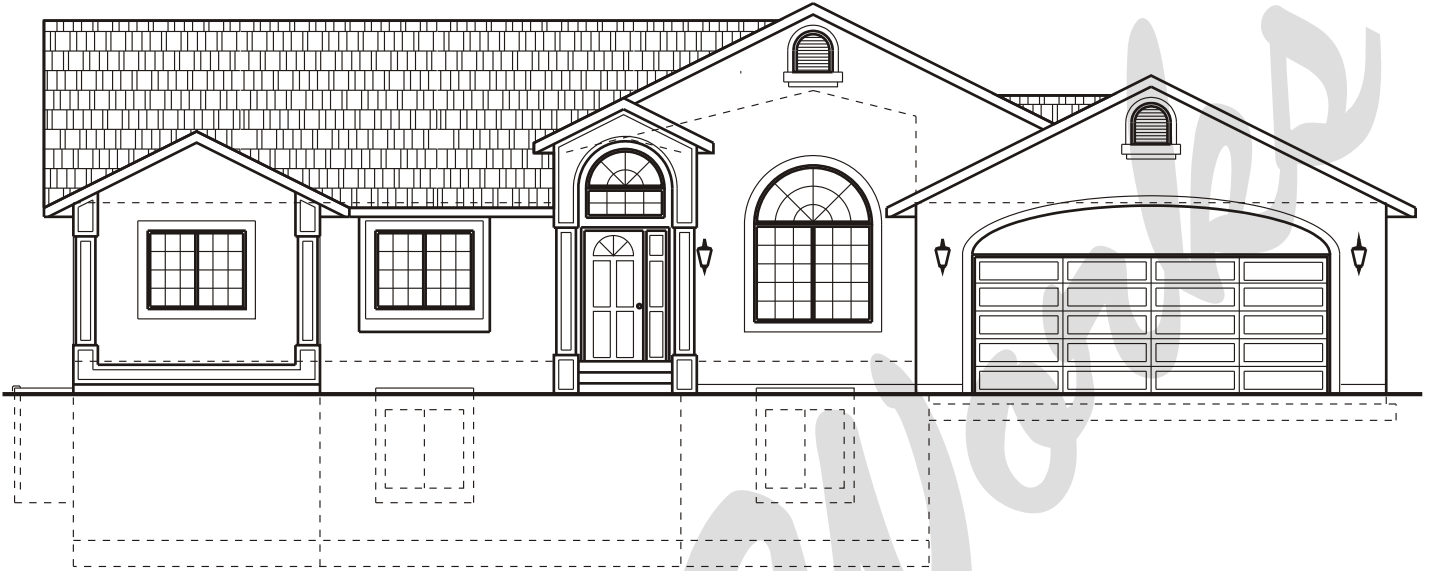

Draw Works

P.O. Box 3294 St. George, Utah 84771 (435)634-1450

WWW.TheBestHomePlans.com

Plan: Denise

Square Feet: 1,833 Main 1,833 Basement

Overall Dimensions: 67'-0" X 49'-6"

This plan is copyrighted by Draw Works and is protected under the copyright laws of the United States and may not be copied in any form. Draw Works will pursue prosecution of any violations.