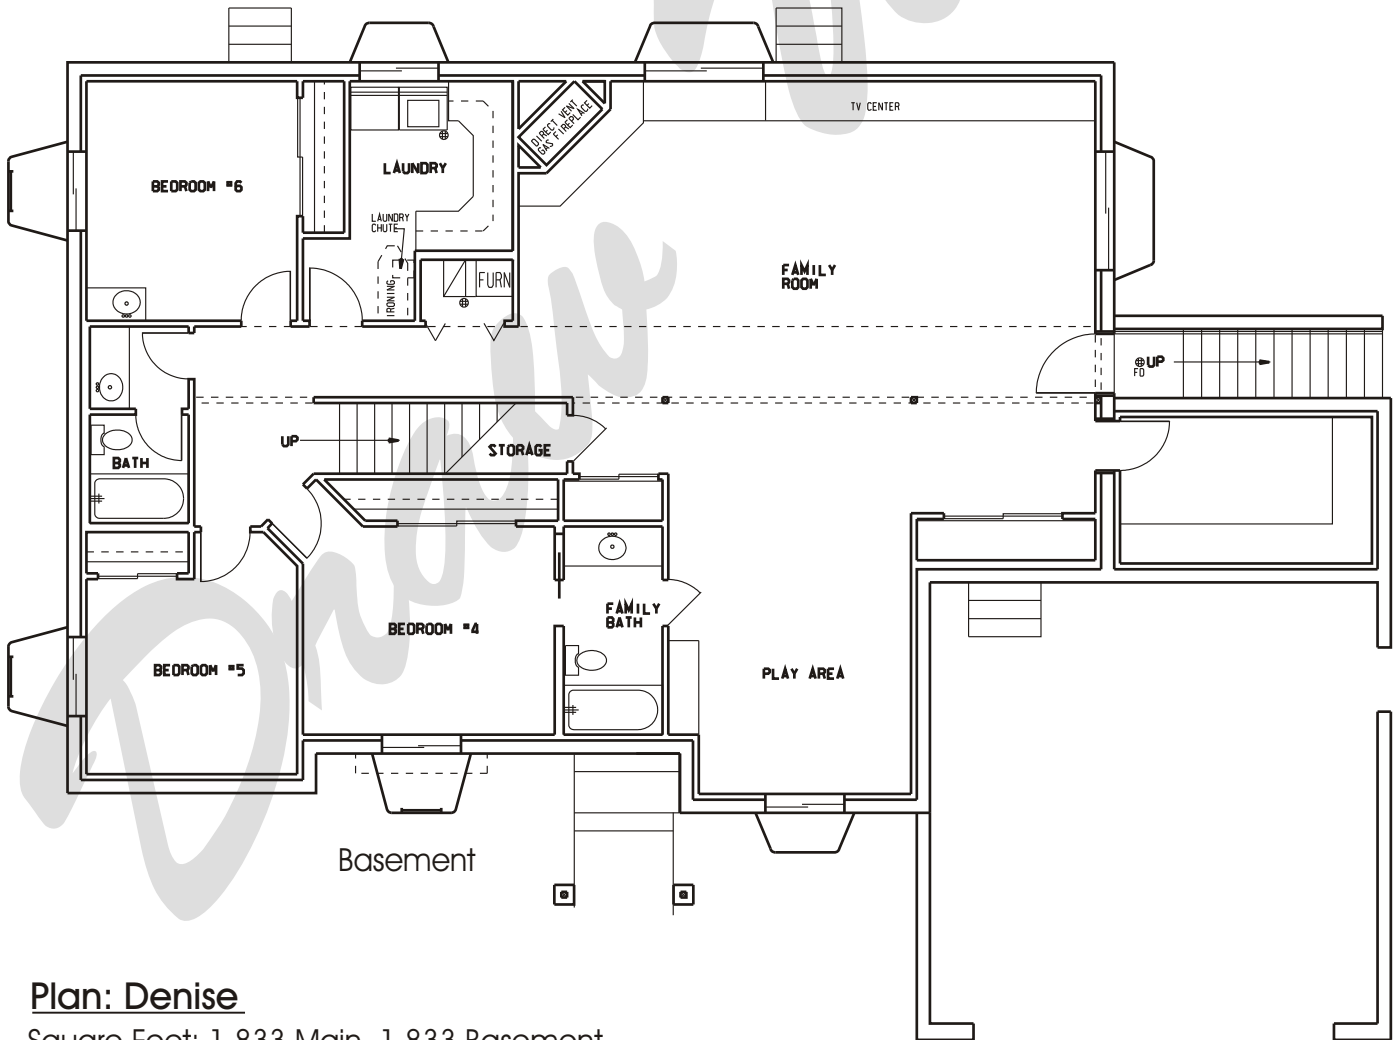

Draw Works

P.O. Box 3294 St. George, Utah 84771 (435)634-1450

WWW.TheBestHomePlans.com

Plan: Denise

Square Feet: 1,833 Main 1,833 Basement

Overall Dimensions: 67'-0" X 49'-6"

This plan is copyrighted by Draw Works and is protected under the copyright laws of the United States and may not be copied in any form. Draw Works will pursue prosecution of any violations.