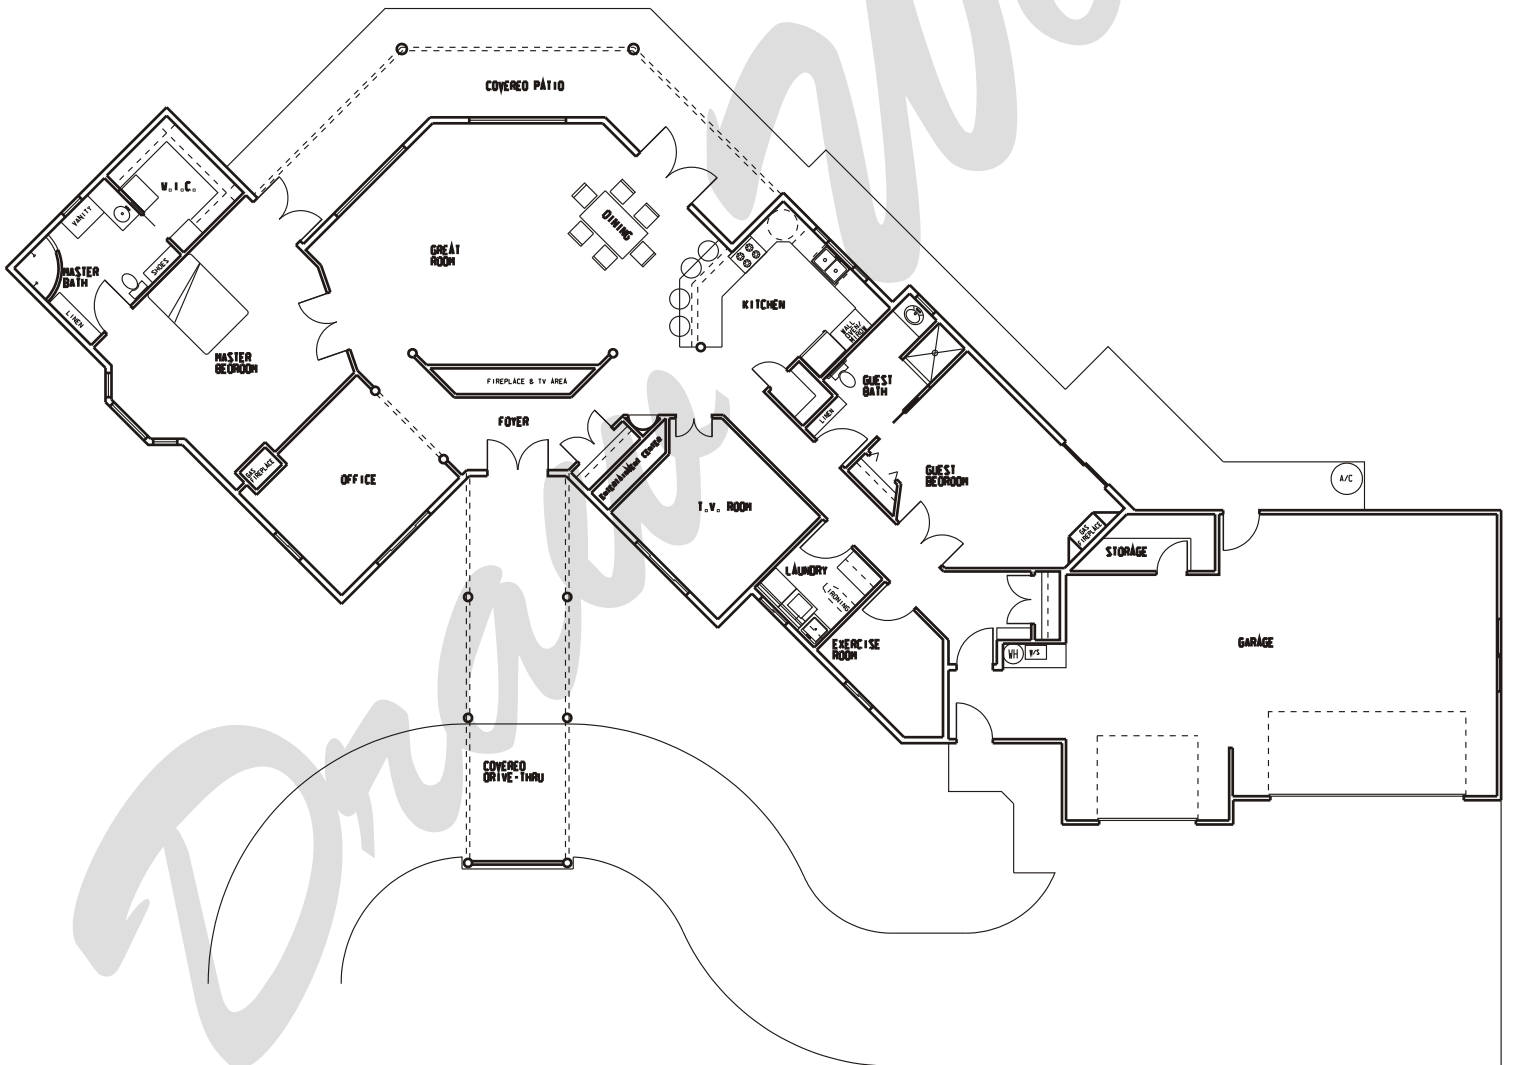

# Draw Works

P.O. Box 3294 St. George, Utah 84771 (435)634-1450

WWW.TheBestHomePlans.com

## Plan: Diana

Square Feet: 2,408

Overall Dimensions: 123'-9" X 68'-0"

This plan is copyrighted by Draw Works and is protected under the copyright laws of the United States and may not be copied in any form. Draw Works will pursue prosecution of any violations.