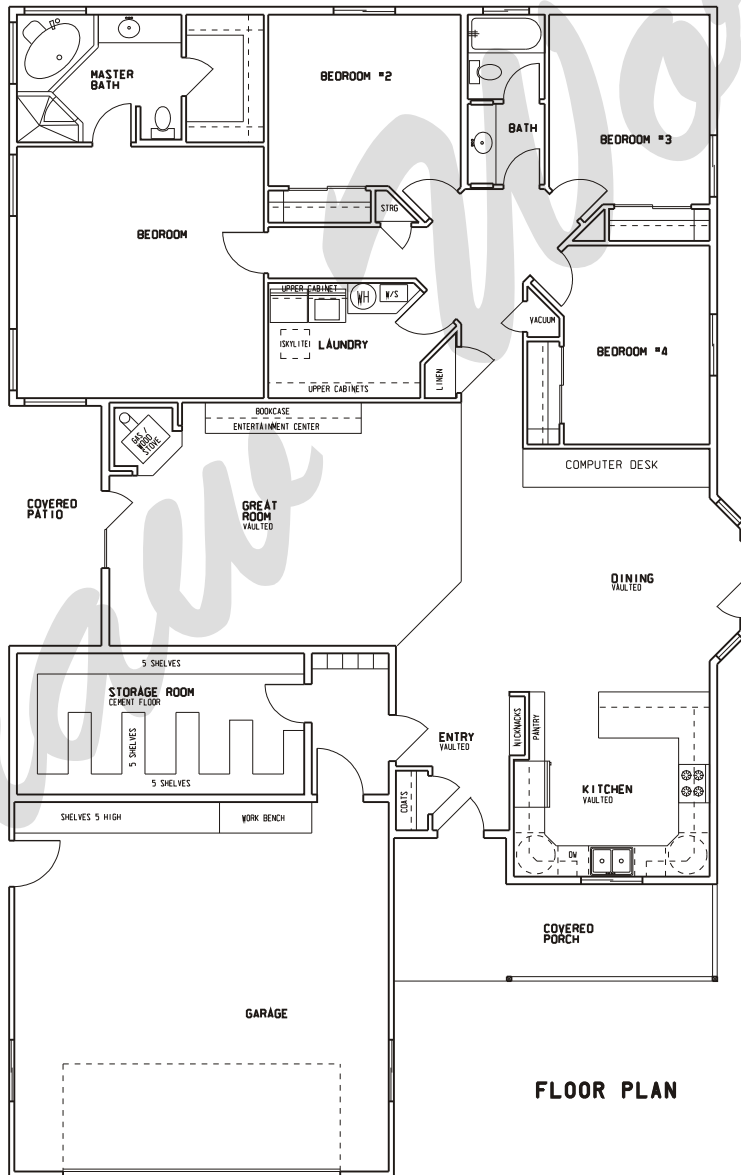

Draw Works

P.O. Box 3294 St. George, Utah 84771 (435)634-1450

www.thebesthomeplans.com

Plan: Gabriela

Square Feet: 2,392

Overall Dimensions: 46'-0" X 76'-0"

This plan is copyrighted by Draw Works and is protected under the copyright laws of the United States and may not be copied in any form. Draw Works will pursue prosecution of any violations.