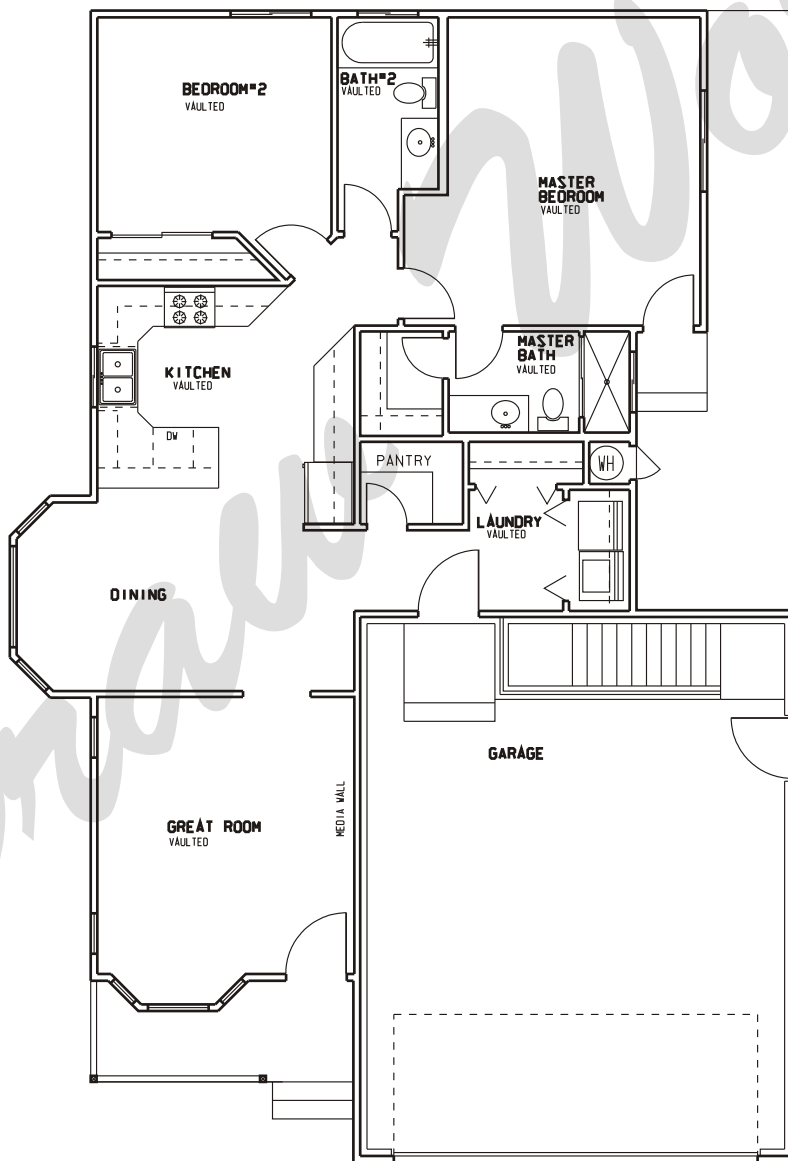

Draw Works

P.O. Box 3294 St. George, Utah 84771 (435)634-1450

www.thebesthomeplans.com

Plan: Gina

Square Feet: 1,150

Overall Dimensions: 39'-0" X 57'-0"

This plan is copyrighted by Draw Works and is protected under the copyright laws of the United States and may not be copied in any form. Draw Works will pursue prosecution of any violations.