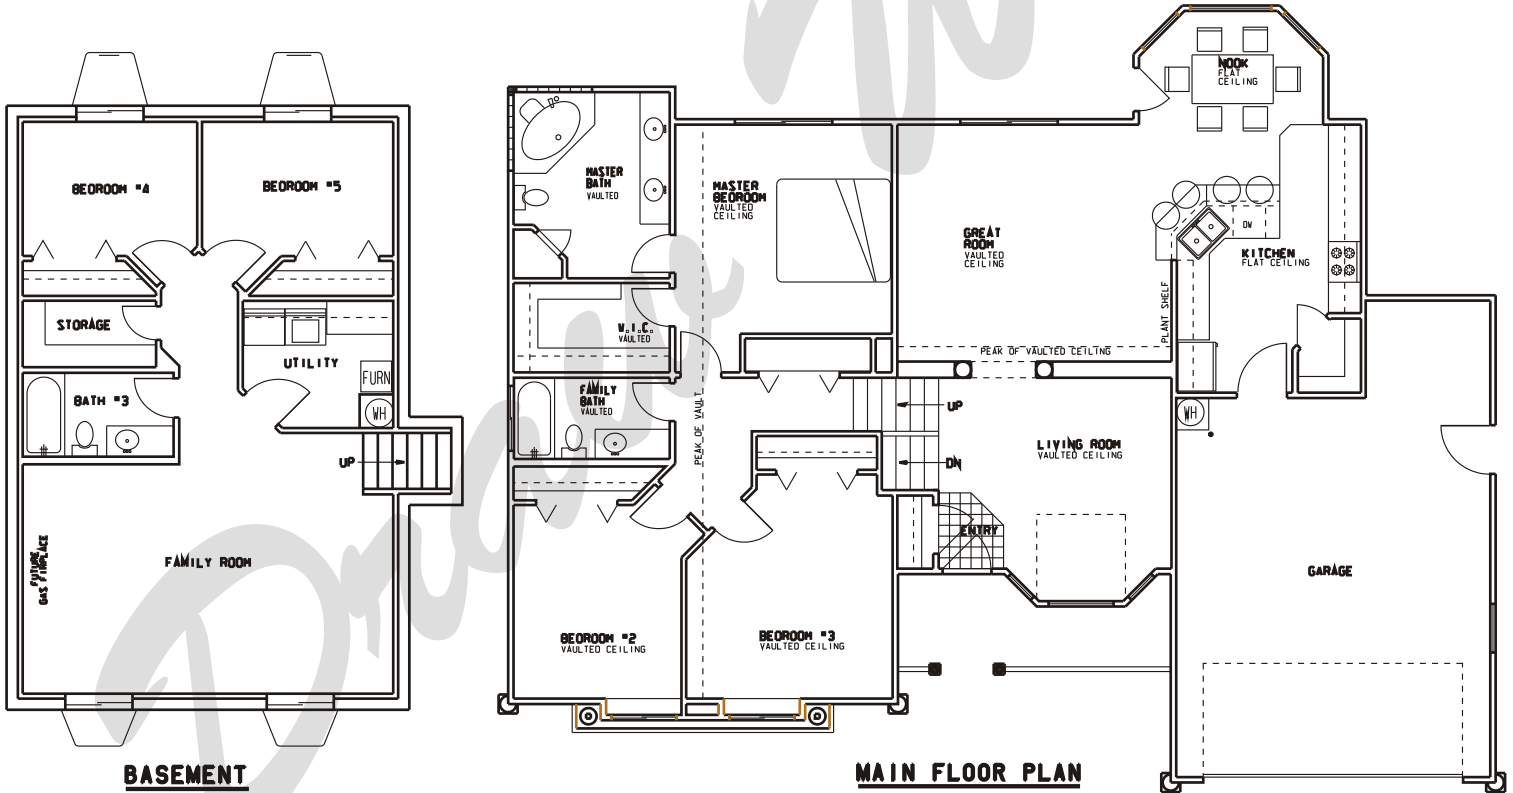

Draw Works

P.O. Box 3294 St. George, Utah 84771 (435)634-1450

www.thebesthomeplans.com

Plan: Giselle

Square Feet: 1,655 Main 864 Basement
Overall Dimensions: 60'-10" X 47'-10"

This plan is copyrighted by Draw Works and is protected under the copyright laws of the United States and may not be copied in any form. Draw Works will pursue prosecution of any violations.