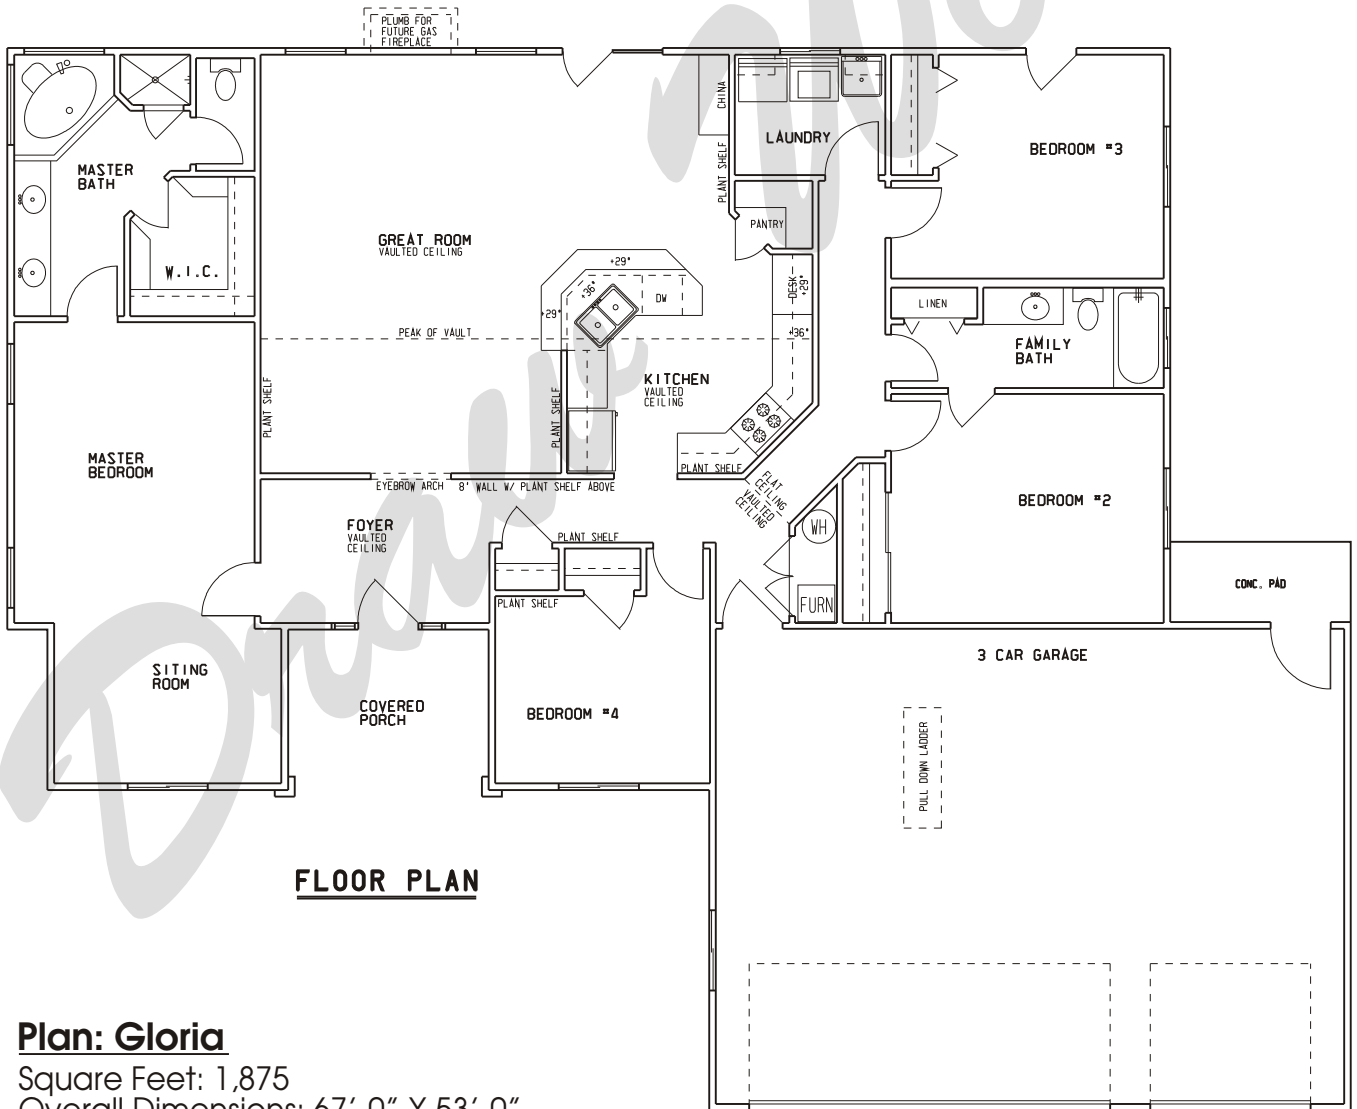

# Draw Works

P.O. Box 3294 St. George, Utah 84771 (435)634-1450

www.thebesthomeplans.com

**FRONT ELEVATION**

**FLOOR PLAN**

**Plan: Gloria**

Square Feet: 1,875

Overall Dimensions: 67'-0" X 53'-0"